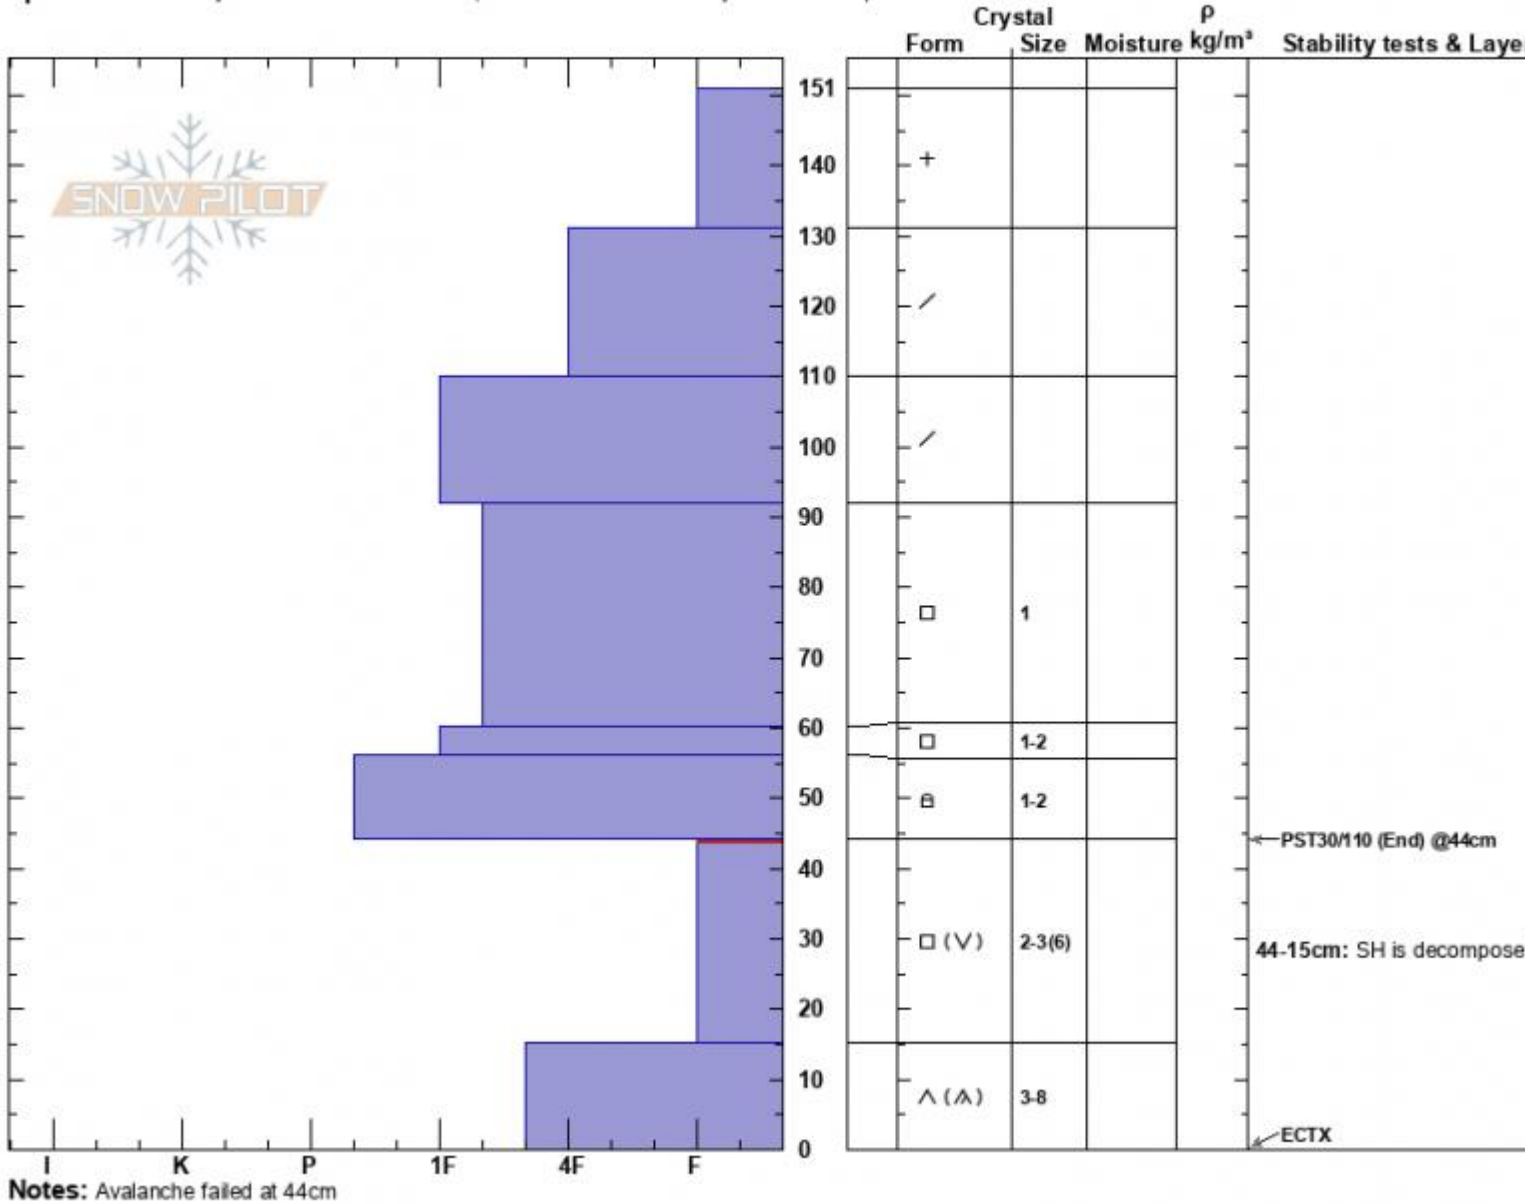

Bacon Rind Avalanche
 Madison Range-S
 MT
 Elevation: 8295 ft
 Aspect: 65°
 Specifics: Pit is adjacent to avalanche: crown; Recent avalanche activity on similar slopes

Dave Zinn
 03/04/2024 - 12:30pm
 Co-ord: 44.96901N, -111.09122W
 Slope Angle: 33°
 Wind Loading: no

Stability: Poor
 Air Temperature:
 Sky Cover: OVC
 Precipitation: S-1
 Wind: Light Breeze

HS:151 **Layer Notes:**
 44-15cm: SH is decomposed at t
 44-15cm: Problematic layer

Advisory Region
 Southern Madison
 Longitude
 -111.10W
 Latitude
 44.96N

Avalanche Details: [Two Avalanches Near Bacon Rind Uptrack](#)
 Southern Madison, 2024-03-06