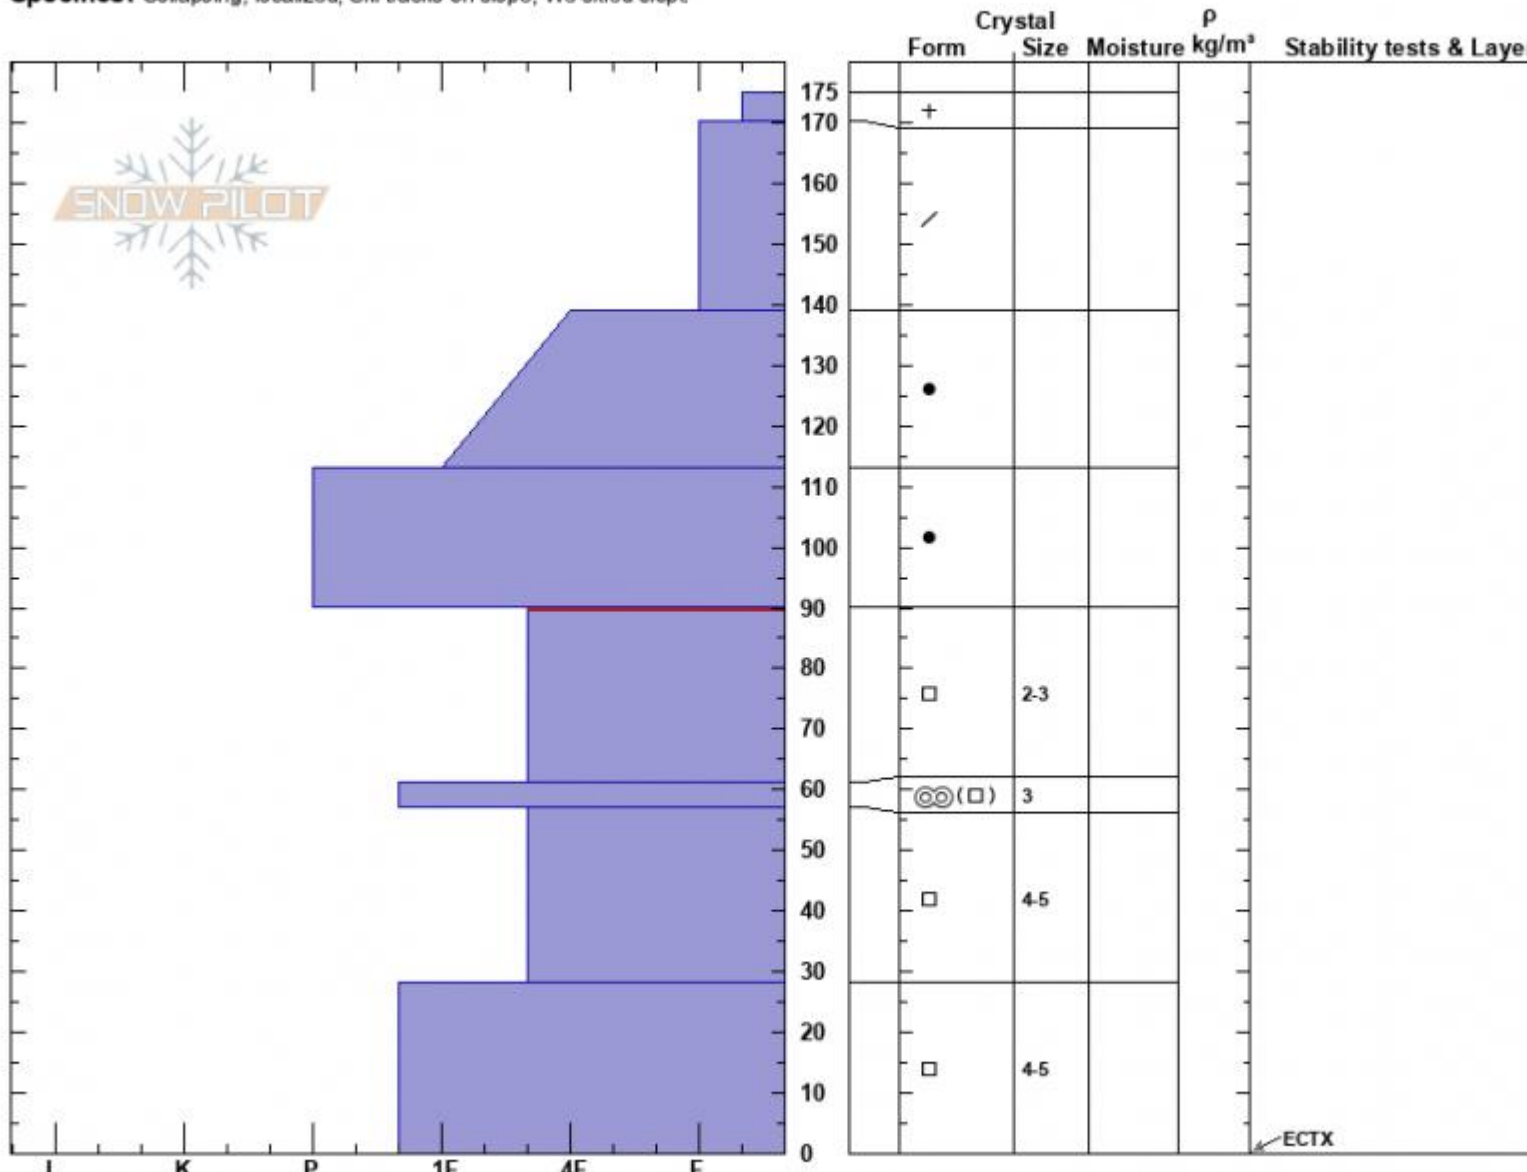

West Woody Profile  
 Cooke City  
 MT  
 Elevation: 9400 ft  
 Aspect: 295°  
 Specifics: Collapsing, localized; Ski tracks on slope; We skied slope

Dave Zinn  
 02/19/2024 - 1:00pm  
 Co-ord: 44.98549N, -109.92732W  
 Slope Angle: 28°  
 Wind Loading: no

Stability: Poor  
 Air Temperature:  
 Sky Cover: BKN  
 Precipitation: NO  
 Wind: S Light Breeze

HS:175 Layer Notes:  
 90-61cm: Problematic layer

Advisory Region  
 Cooke City  
 Longitude  
 -109.92W  
 Latitude  
 44.97N

**Avalanche Details:** [Large Collapse on West Woody Ridge](#)  
 Cooke City, 2024-02-20