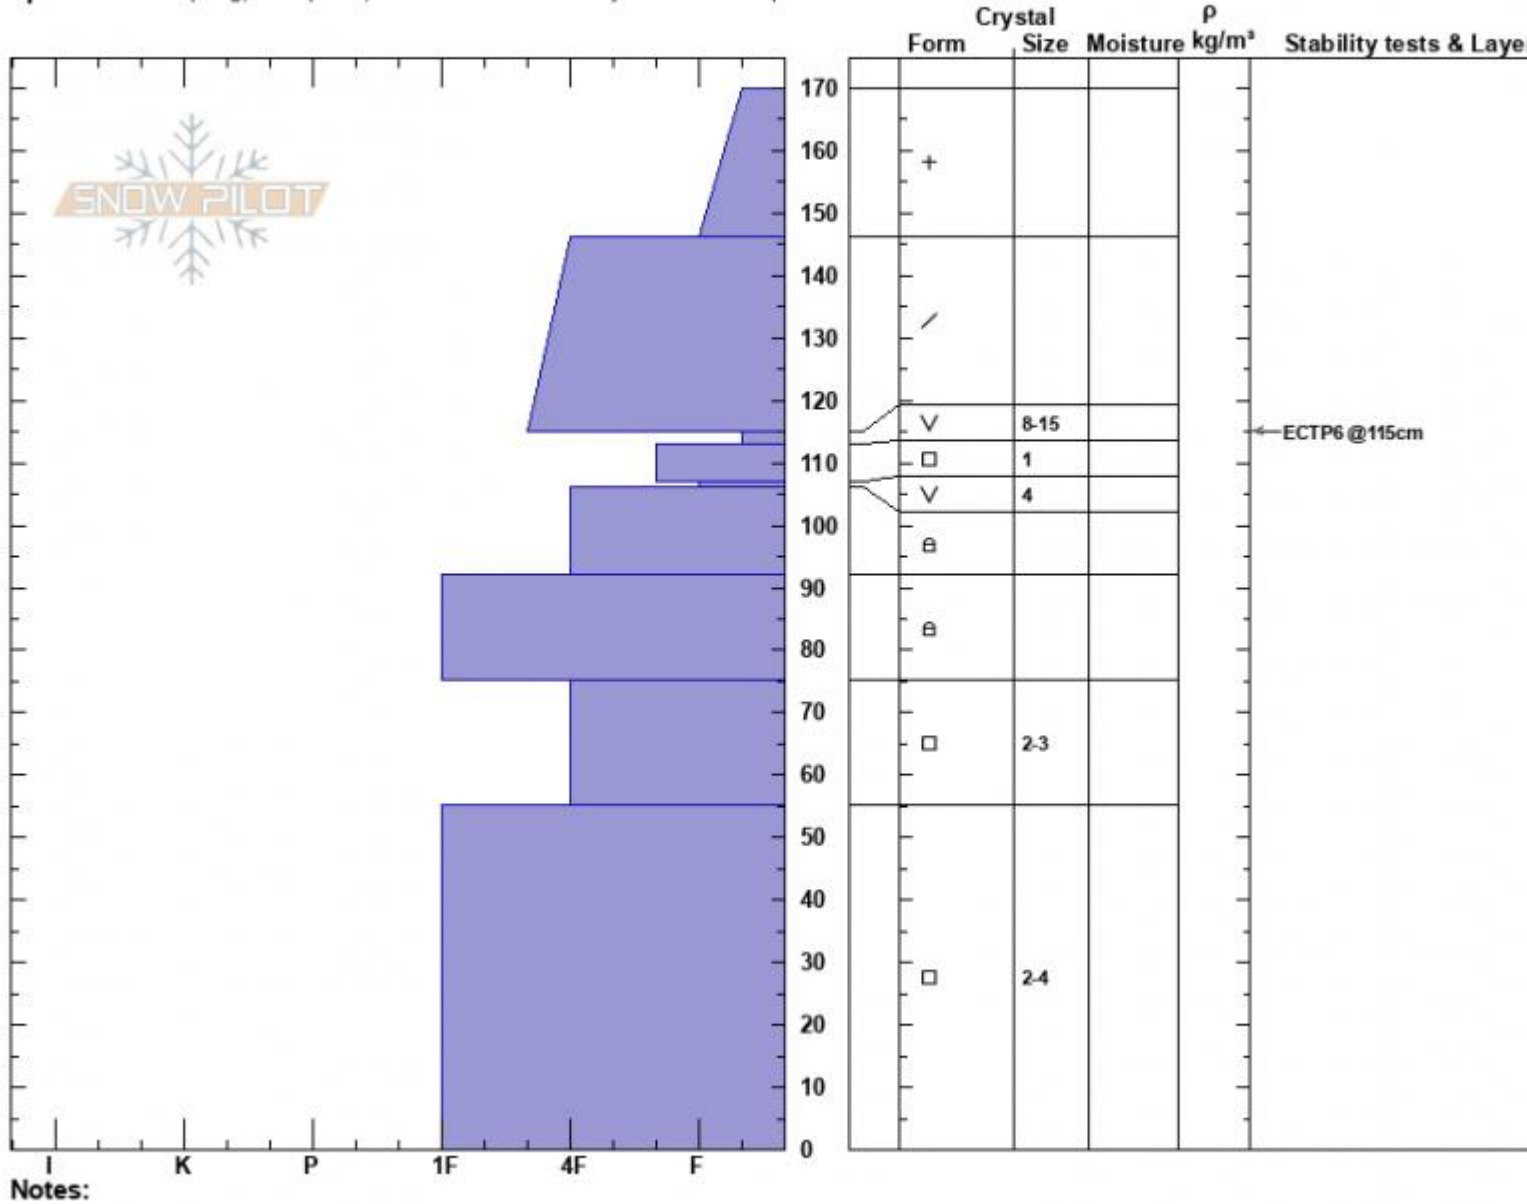

Wilderness Boundary
 Beartooths
 MT
 Elevation: 9600 ft
 Aspect: 350°
 Specifics: Collapsing, widespread; Recent avalanche activity on different slopes

Zach Peterson
 01/17/2024 - 1:00pm
 Co-ord: 45.08798N, -109.90532W
 Slope Angle: 22°
 Wind Loading: no

Stability: Poor
 Air Temperature:
 Sky Cover: OVC
 Precipitation: S1
 Wind: Calm

HS:170 Layer Notes:
 115-113cm: Problematic layer

Notes:
 I K P 1F 4F F
 Advisory Region
 Cooke City
 Longitude
 -109.93W
 Latitude
 45.07N
 Avalanche Details: [Remote Trigger, Cooke City](#)
 Cooke City, 2024-01-17