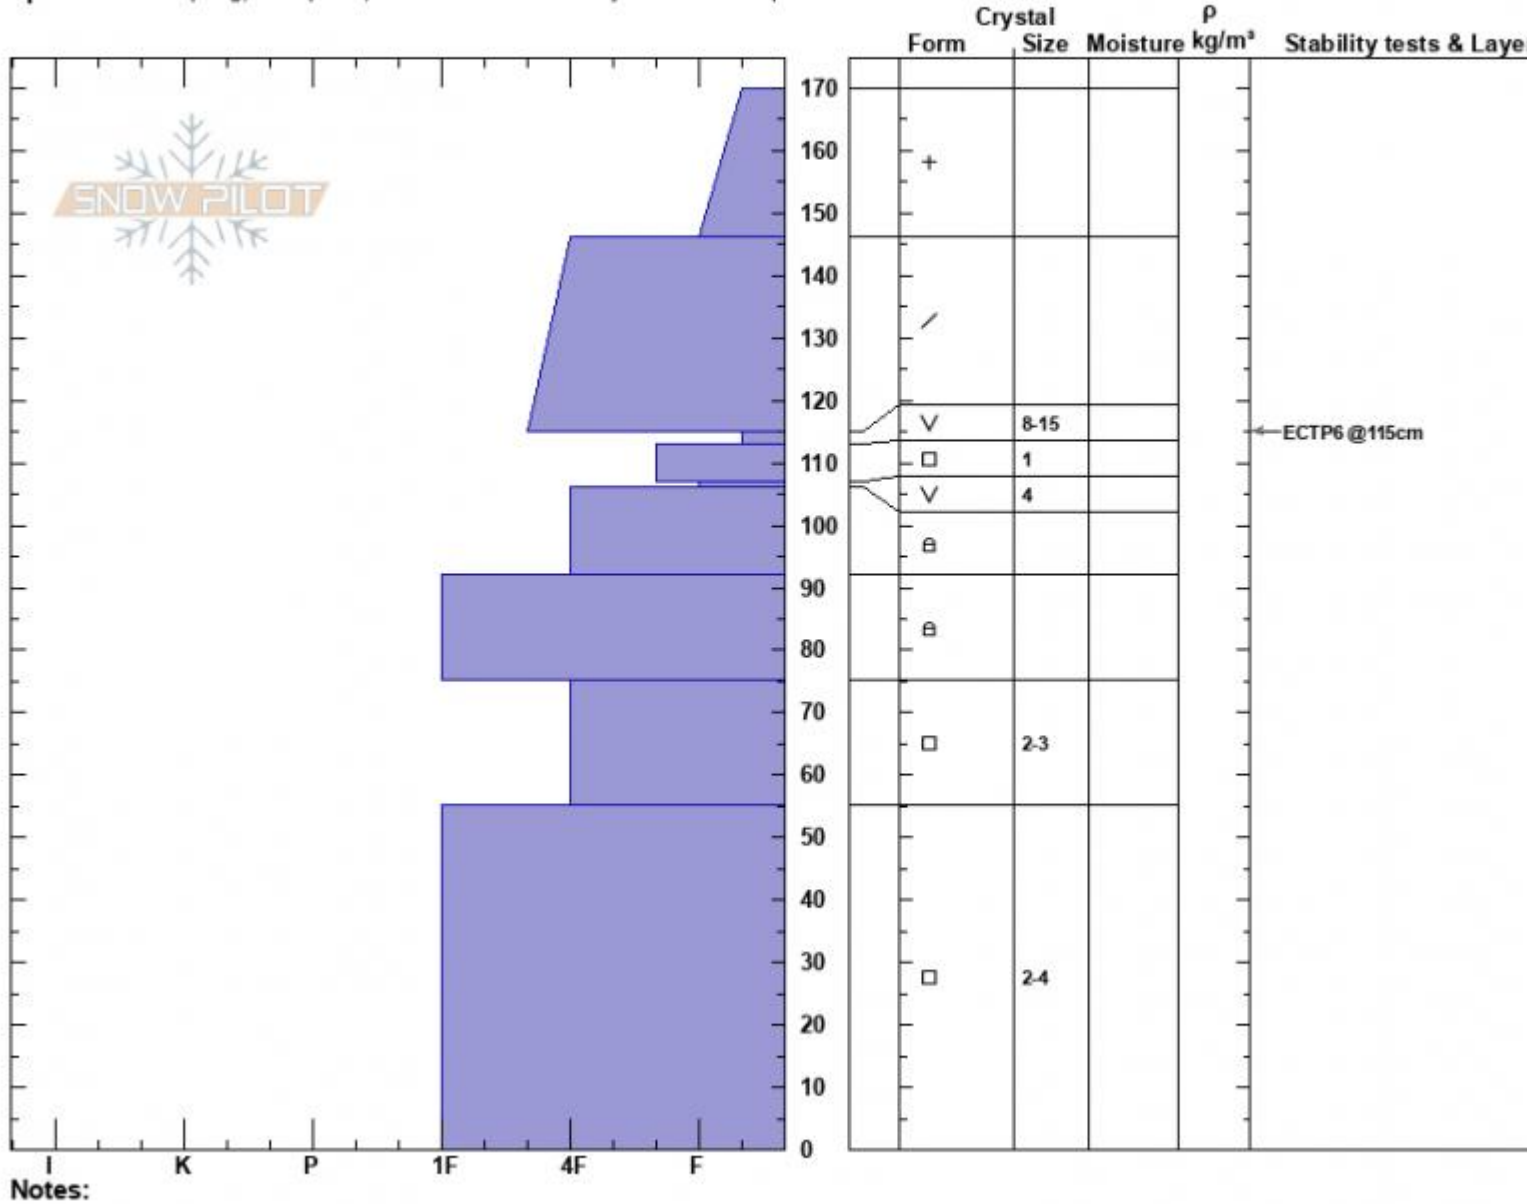

Wilderness Boundary  
 Beartooths  
 MT  
 Elevation: 9600 ft  
 Aspect: 350°  
 Specifics: Collapsing, widespread; Recent avalanche activity on different slopes

Zach Peterson  
 01/17/2024 - 1:00pm  
 Co-ord: 45.08798N, -109.90532W  
 Slope Angle: 22°  
 Wind Loading: no

Stability: Poor  
 Air Temperature:  
 Sky Cover: OVC  
 Precipitation: S1  
 Wind: Calm

HS:170 Layer Notes:  
 115-113cm: Problematic layer

Notes:  
 Advisory Region  
 Cooke City  
 Longitude  
 -109.93W  
 Latitude  
 45.07N  
 Avalanche Details: [Remote Trigger, Cooke City](#)  
 Cooke City, 2024-01-17