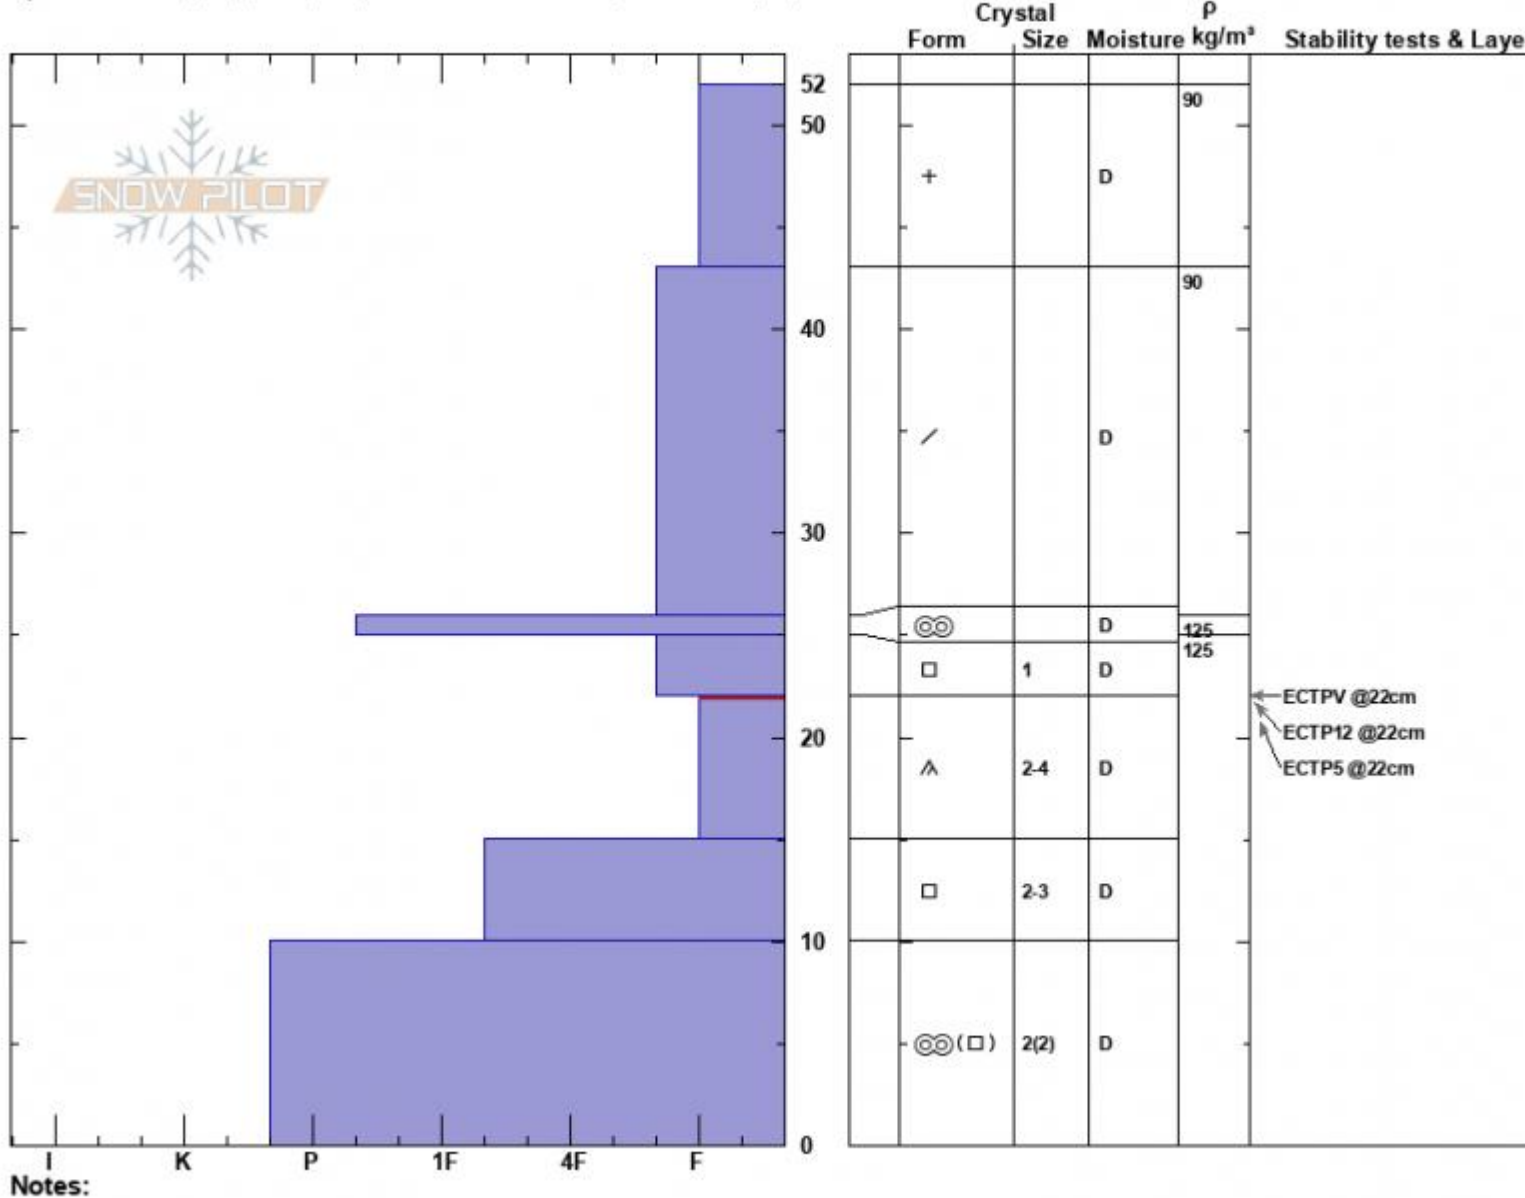

Beehive Basin
 Madison Range-N
 MT
 Elevation: 8700 ft
 Aspect: 220°

Doug Chabot-Admin
 12/10/2023 - 11:00am
 Co-ord: 45.32891N, -111.38644W
 Slope Angle: 20°
 Wind Loading: no

Stability: Poor
 Air Temperature: -3°C
 Sky Cover: OVC
 Precipitation: NO
 Wind: Calm

HS:52
 Layer Notes:
 22-15cm: Problematic layer

Specifics: Collapsing, widespread; Recent avalanche activity on similar slopes; Recent avalanche activity on different slopes

Advisory Region
 Northern Madison
 Longitude
 -111.39W
 Latitude
 45.34N