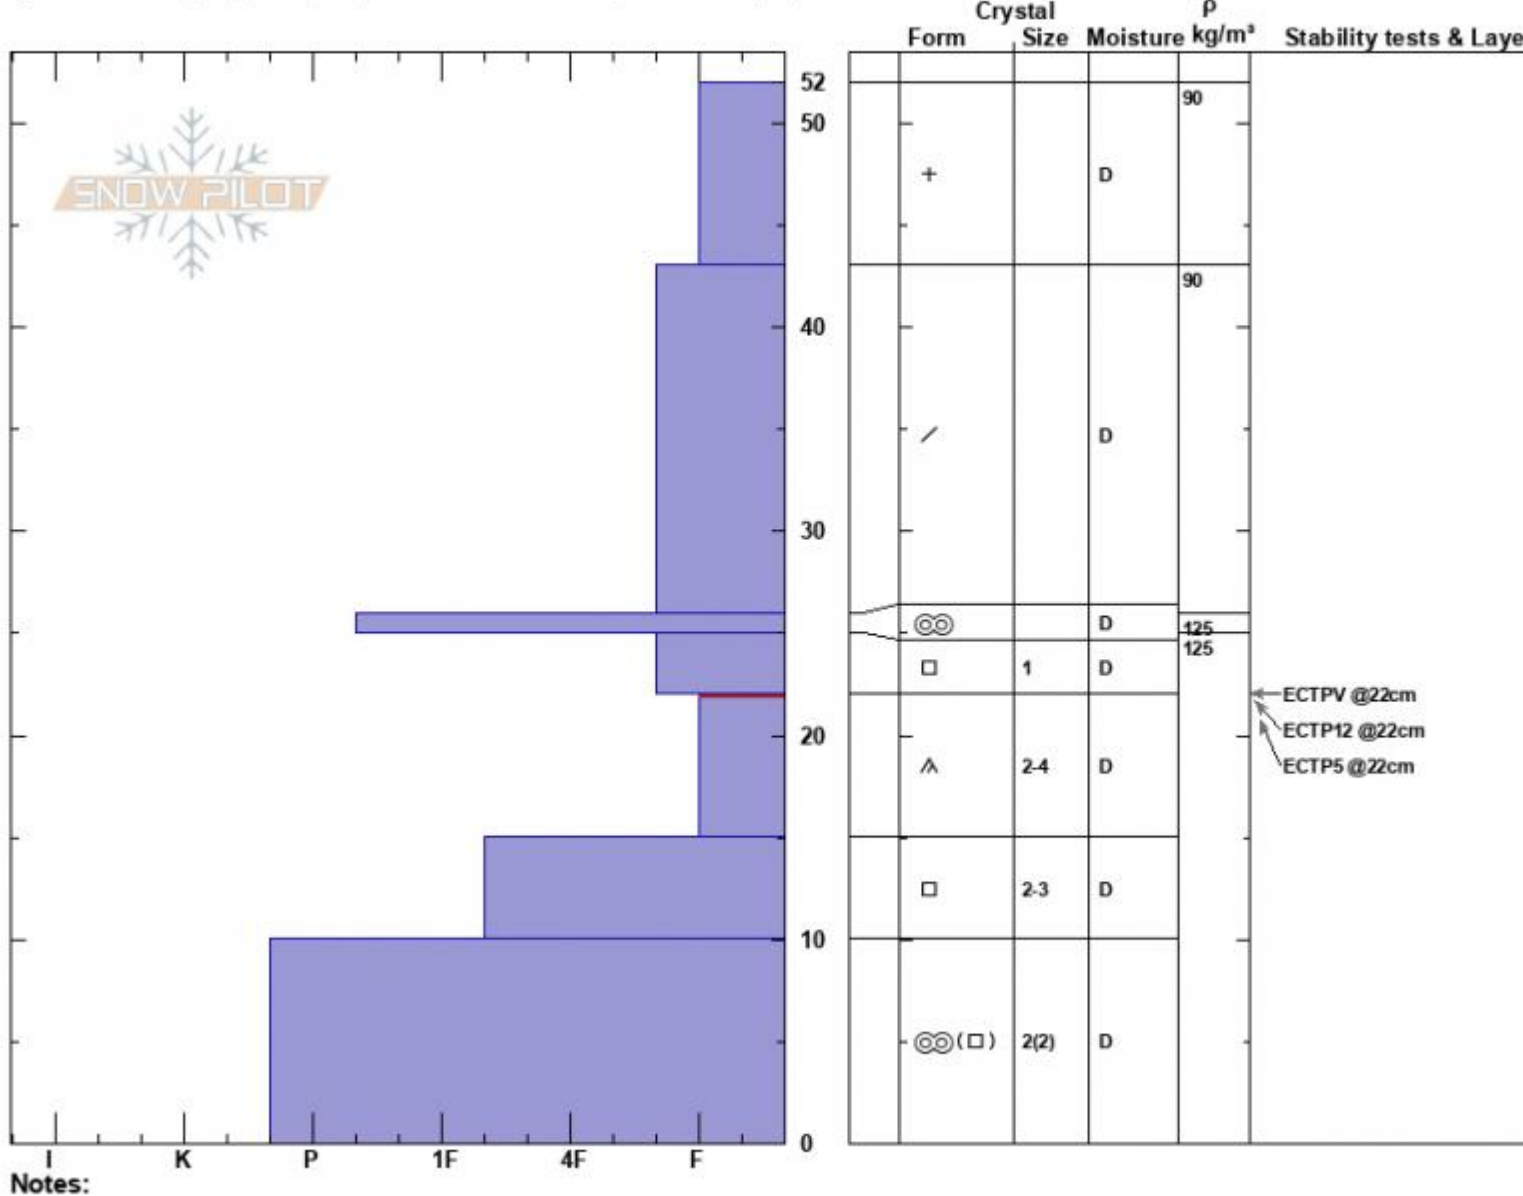

Beehive Basin
 Madison Range-N
 MT
 Elevation: 8700 ft
 Aspect: 220°

Doug Chabot-Admin
 12/10/2023 - 11:00am
 Co-ord: 45.32891N, -111.38644W
 Slope Angle: 20°
 Wind Loading: no

Stability: Poor
 Air Temperature: -3°C
 Sky Cover: OVC
 Precipitation: NO
 Wind: Calm

HS:52
 Layer Notes:
 22-15cm: Problematic layer

Specifics: Collapsing, widespread; Recent avalanche activity on similar slopes; Recent avalanche activity on different slopes

Advisory Region
 Northern Madison
 Longitude
 -111.39W
 Latitude
 45.34N