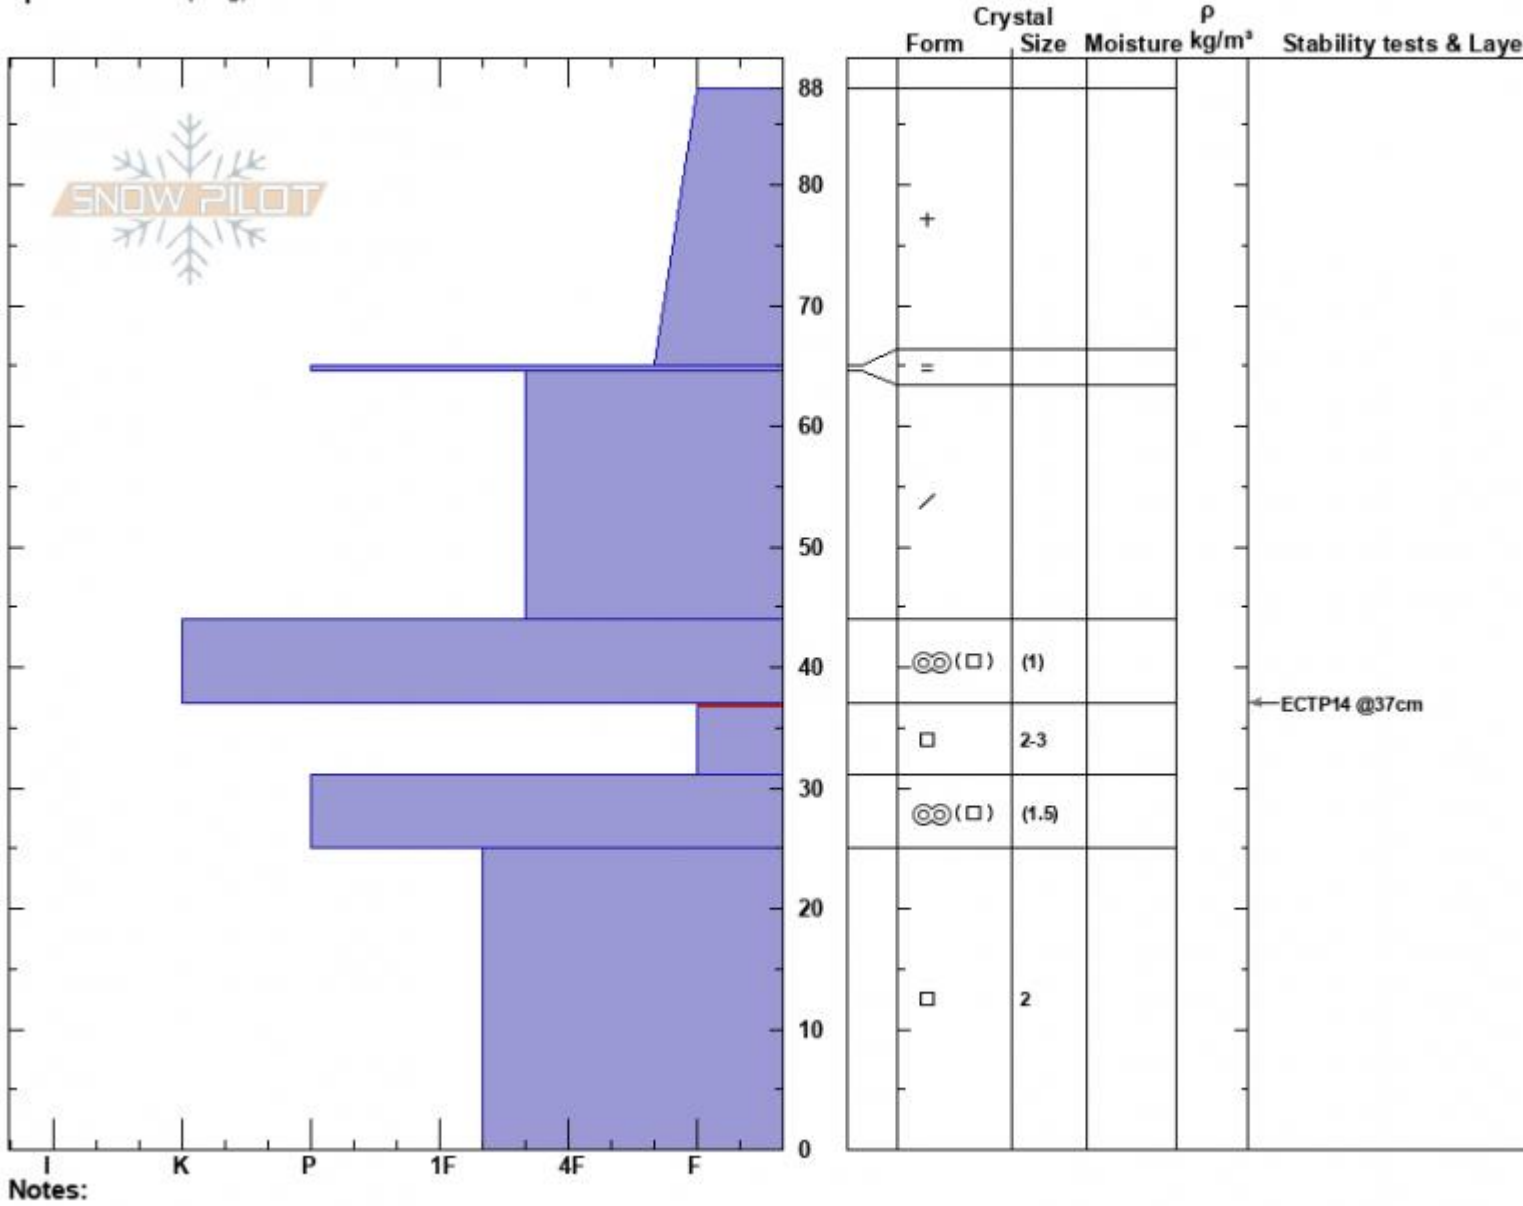

Sawtelle SW Profile  
 Centennial Range  
 ID  
 Elevation: 9070 ft  
 Aspect: 220°  
 Specifics: Collapsing, localizer

Dave Zinn  
 12/07/2023 - 12:30pm  
 Co-ord: 44.55473N, -111.44483W  
 Slope Angle: 13°  
 Wind Loading: no

Stability: Poor  
 Air Temperature:  
 Sky Cover: BKN  
 Precipitation: NO  
 Wind: W Moderate

HS:88  
 PF:40  
 Layer Notes: 37-31cm:Problematic layer

Advisory Region  
 Island Park  
 Longitude  
 -111.44W  
 Latitude  
 44.56N  
 Island Park, 2023-12-07