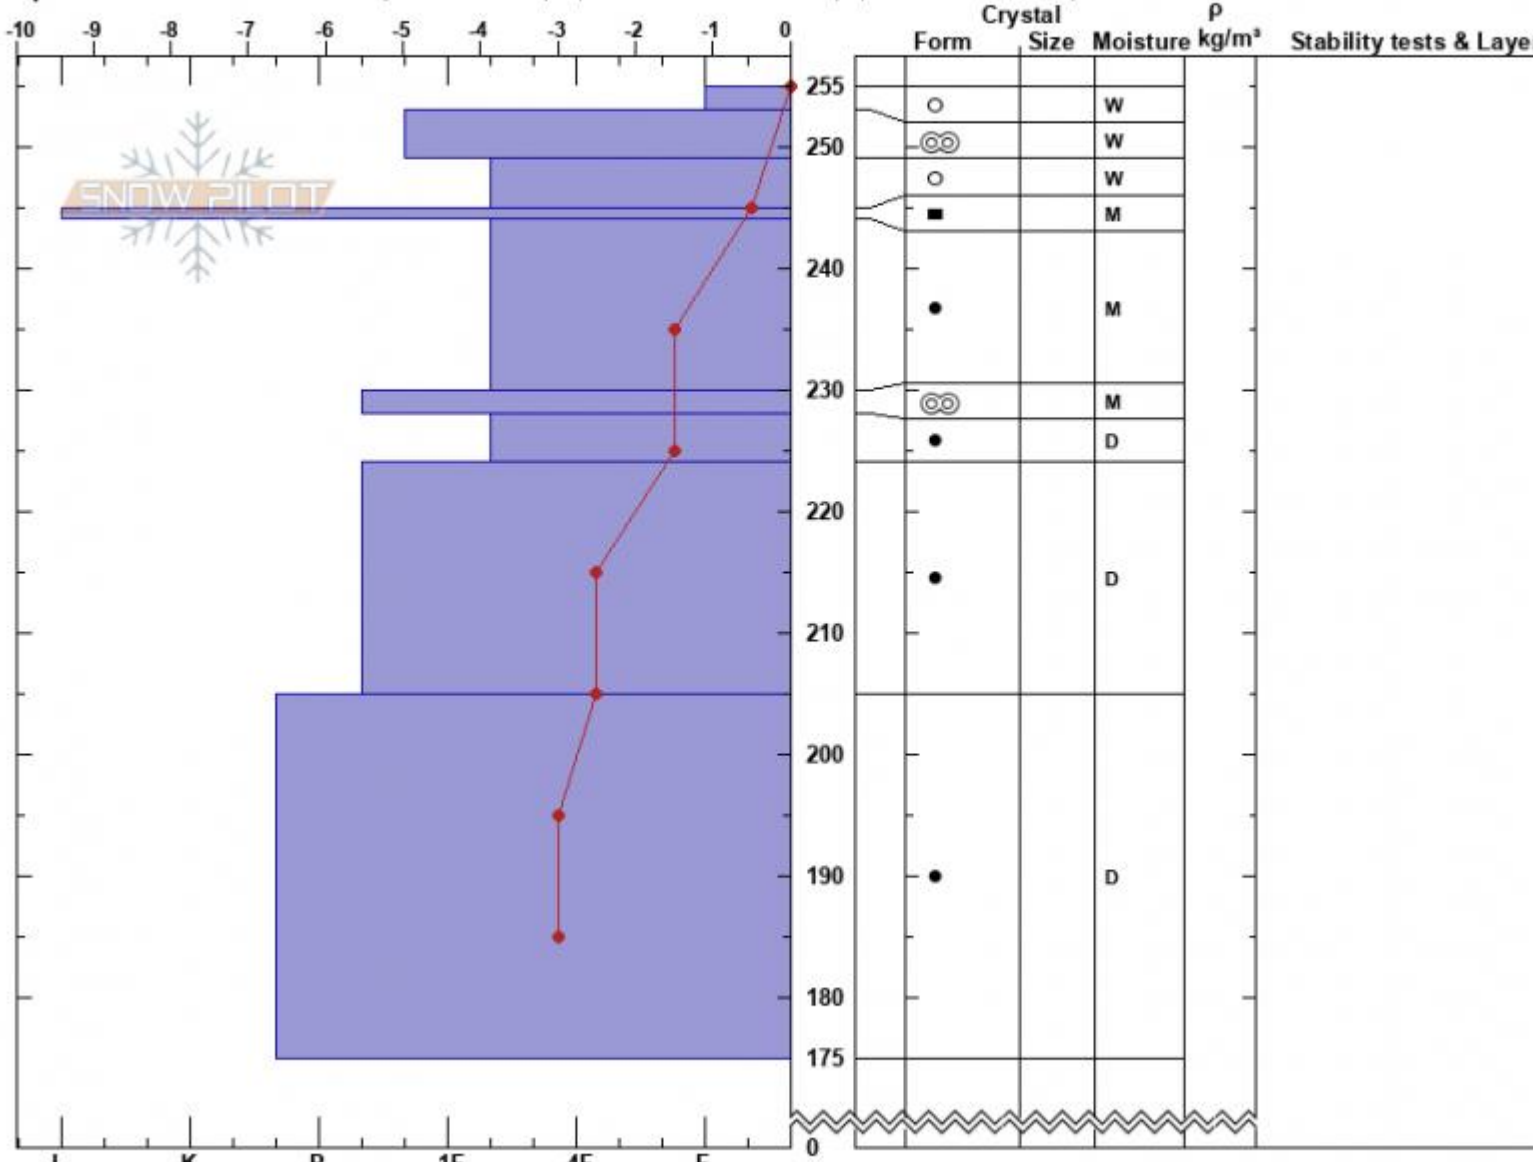

Miller Creek
 Cooke City
 MT
 Elevation: 9315 ft
 Aspect: 220°

Alex Marienthal
 04/11/2023 - 12:11pm
 Co-ord: 45.04764N, -109.95056W
 Slope Angle: 10°
 Wind Loading: no

Stability: Poor
 Air Temperature: 7.5°C
 Sky Cover: BKN
 Precipitation: NO
 Wind: SW Strong

HS:255
 PF:20
 Layer Notes: 255-253cm: Problematic layer

Specifics: Recent avalanche activity on different slopes; Snowmobile tracks on slope; We snowmobiled slope

Notes: Recent wet loose activity, up to size D2, on steep southerly slopes and around rock outcrops. A few small wet slabs at lower elevations with shallow

Advisory Region
 Cooke City
 Longitude
 -109.94W
 Latitude
 45.02N
 Cooke City, 2023-04-11