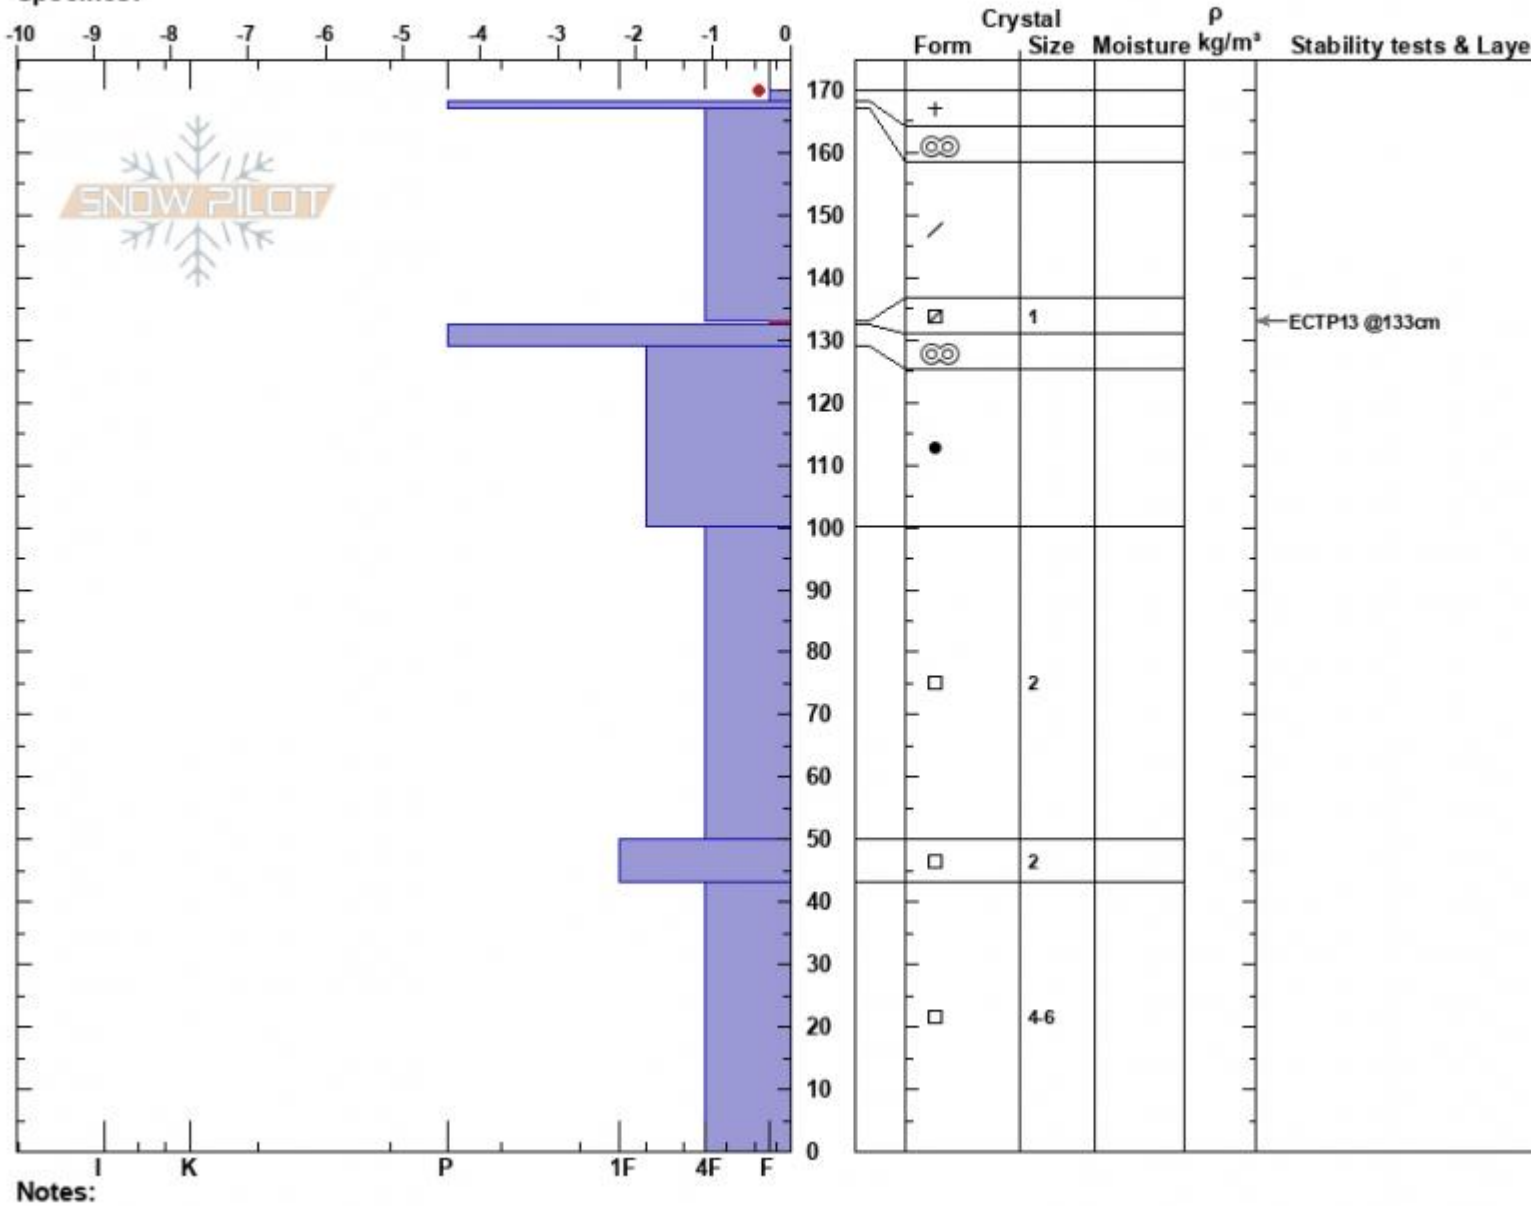

Consolation Hill  
 Madison Range-S  
 MT  
 Elevation: 9230 ft  
 Aspect: 112°  
 Specifics:

Alex Haddad  
 04/06/2023 - 12:52pm  
 Co-ord: 44.97243N, -111.27129W  
 Slope Angle: 29°  
 Wind Loading: no

Stability: Poor  
 Air Temperature: -8°C  
 Sky Cover: FEW  
 Precipitation: NO  
 Wind: S Light Breeze

HS:170  
 PF:25  
 Layer Notes: 133-132.5cm: Problematic layer

Advisory Region  
 Southern Madison  
 Longitude  
 -111.27W  
 Latitude  
 45.06N  
 Southern Madison, 2023-04-06