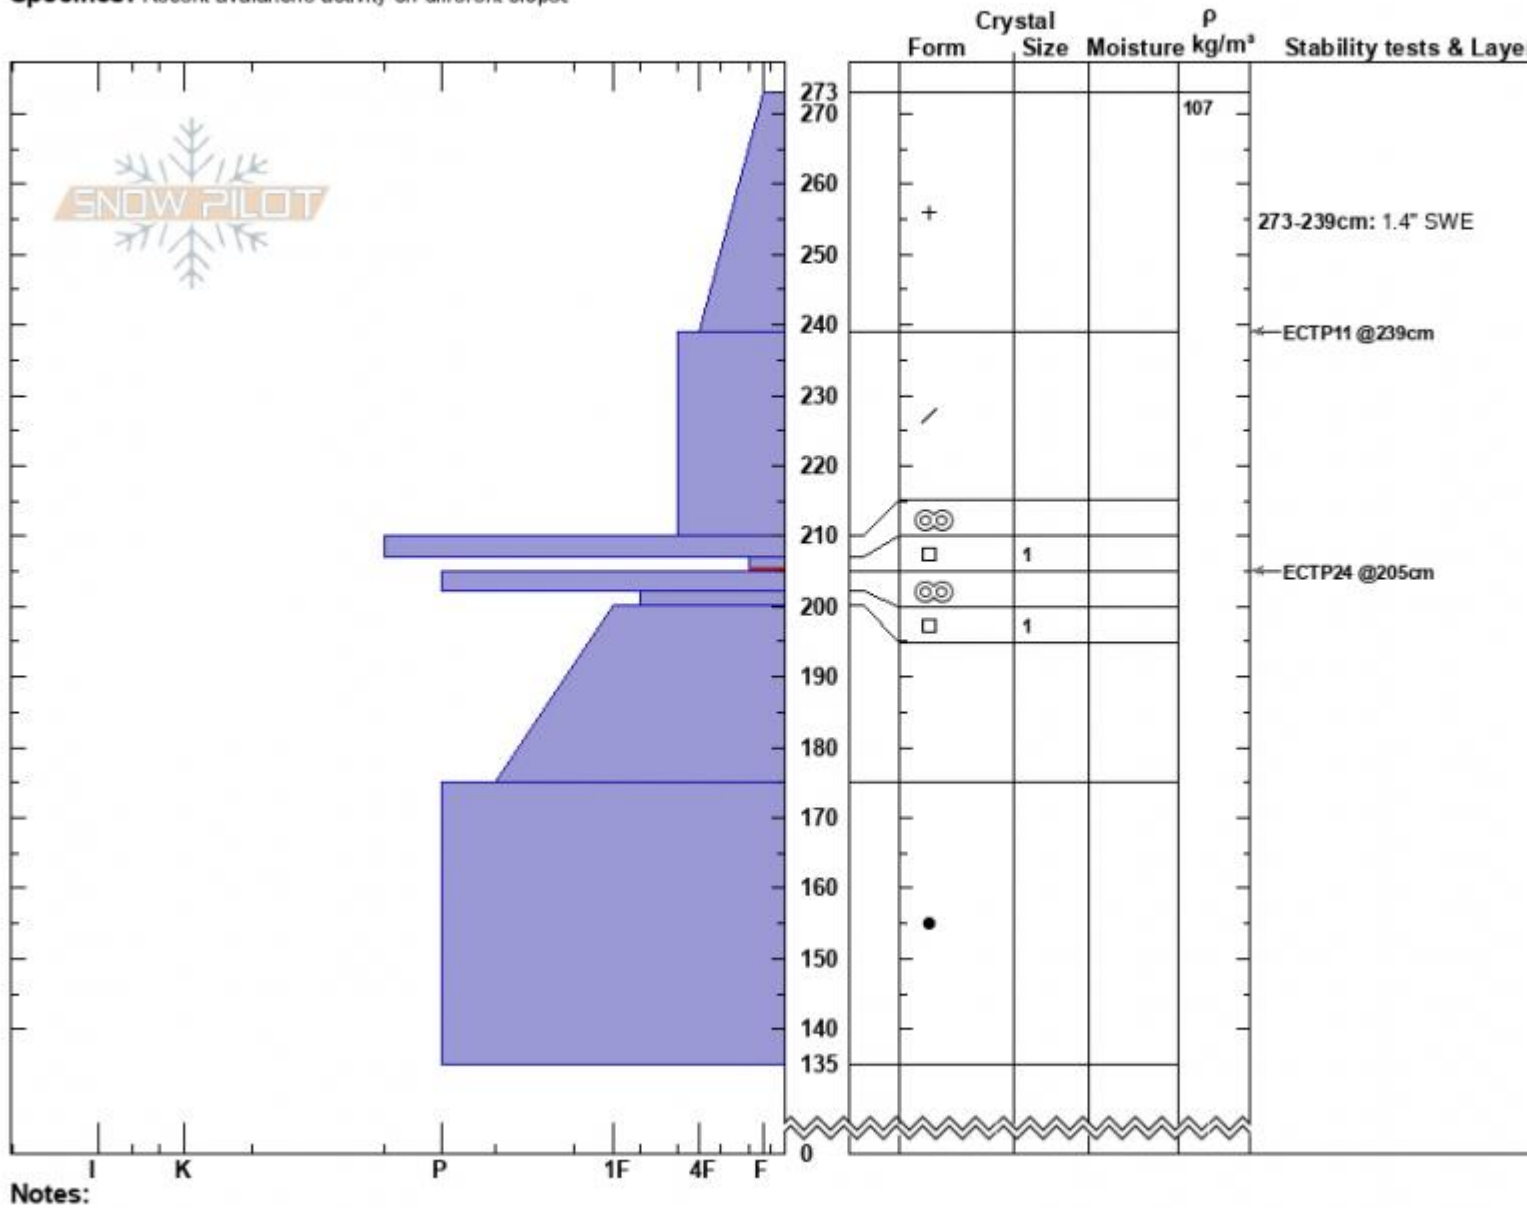

Wilderness Boundary  
 Madison Range-S  
 MT  
 Elevation: 8850 ft  
 Aspect: 245°  
 Specifics: Recent avalanche activity on different slopes

Alex Haddad  
 04/02/2023 - 12:21pm  
 Co-ord: 44.97682N, -111.35953W  
 Slope Angle: 30°  
 Wind Loading: previous

Stability: Poor  
 Air Temperature:  
 Sky Cover:  
 Precipitation: S-1  
 Wind: SE Light Breeze

HS:273 Layer Notes:  
 PF:45 273-239cm: 1.4" SWE  
 207-205cm: Problematic layer

Advisory Region  
 Southern Madison  
 Longitude  
 -111.36W  
 Latitude  
 44.87N  
 Southern Madison, 2023-04-02