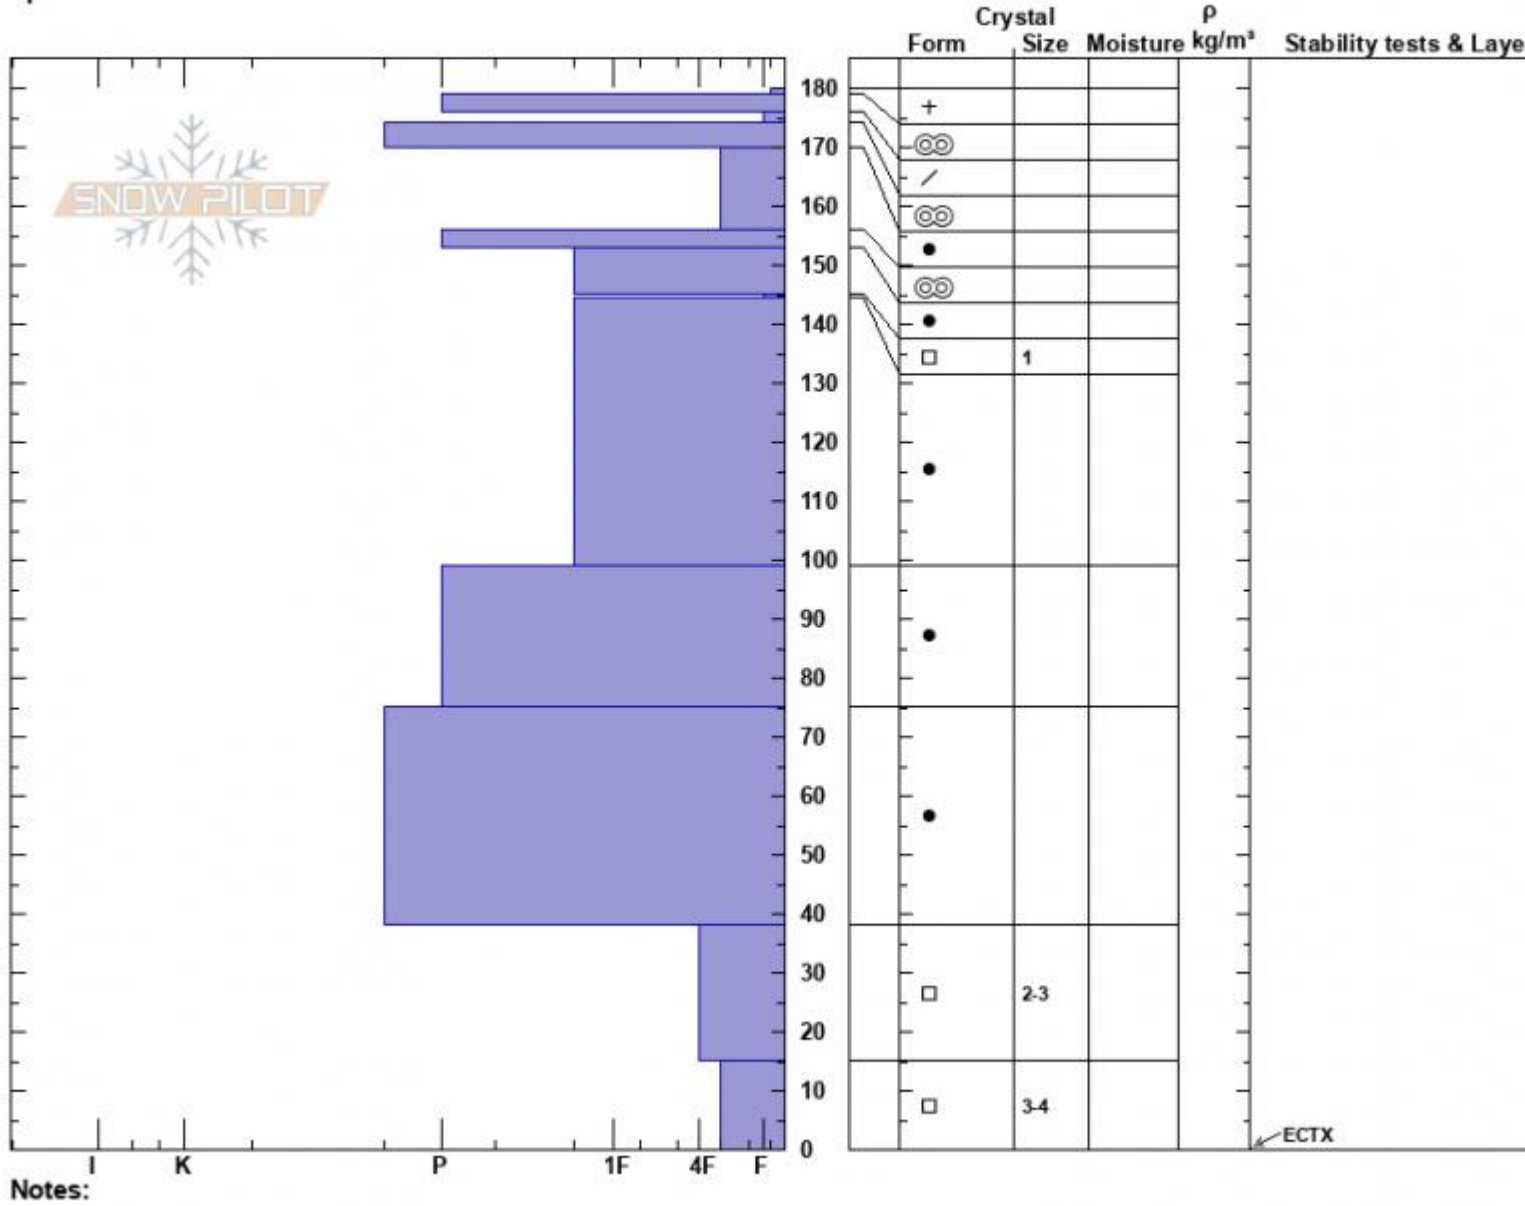

Throne South
 Bridger Range
 MT
 Elevation: 8360 ft
 Aspect: 191°
 Specifics:

Alex Haddad
 03/23/2023 - 11:36am
 Co-ord: 45.88027N, -110.95219W
 Slope Angle: 25°
 Wind Loading: no

Stability: Good
 Air Temperature:
 Sky Cover: CLR
 Precipitation: NO
 Wind: S Calm

HS:180
 PF:5
 PS: 25
 Layer Notes: 145-144.5cm: Problematic layer

PS: 5, PF: 25

Advisory Region
 Bridger Range
 Longitude
 -110.95W
 Latitude
 45.88N

Bridger Range, 2023-03-23