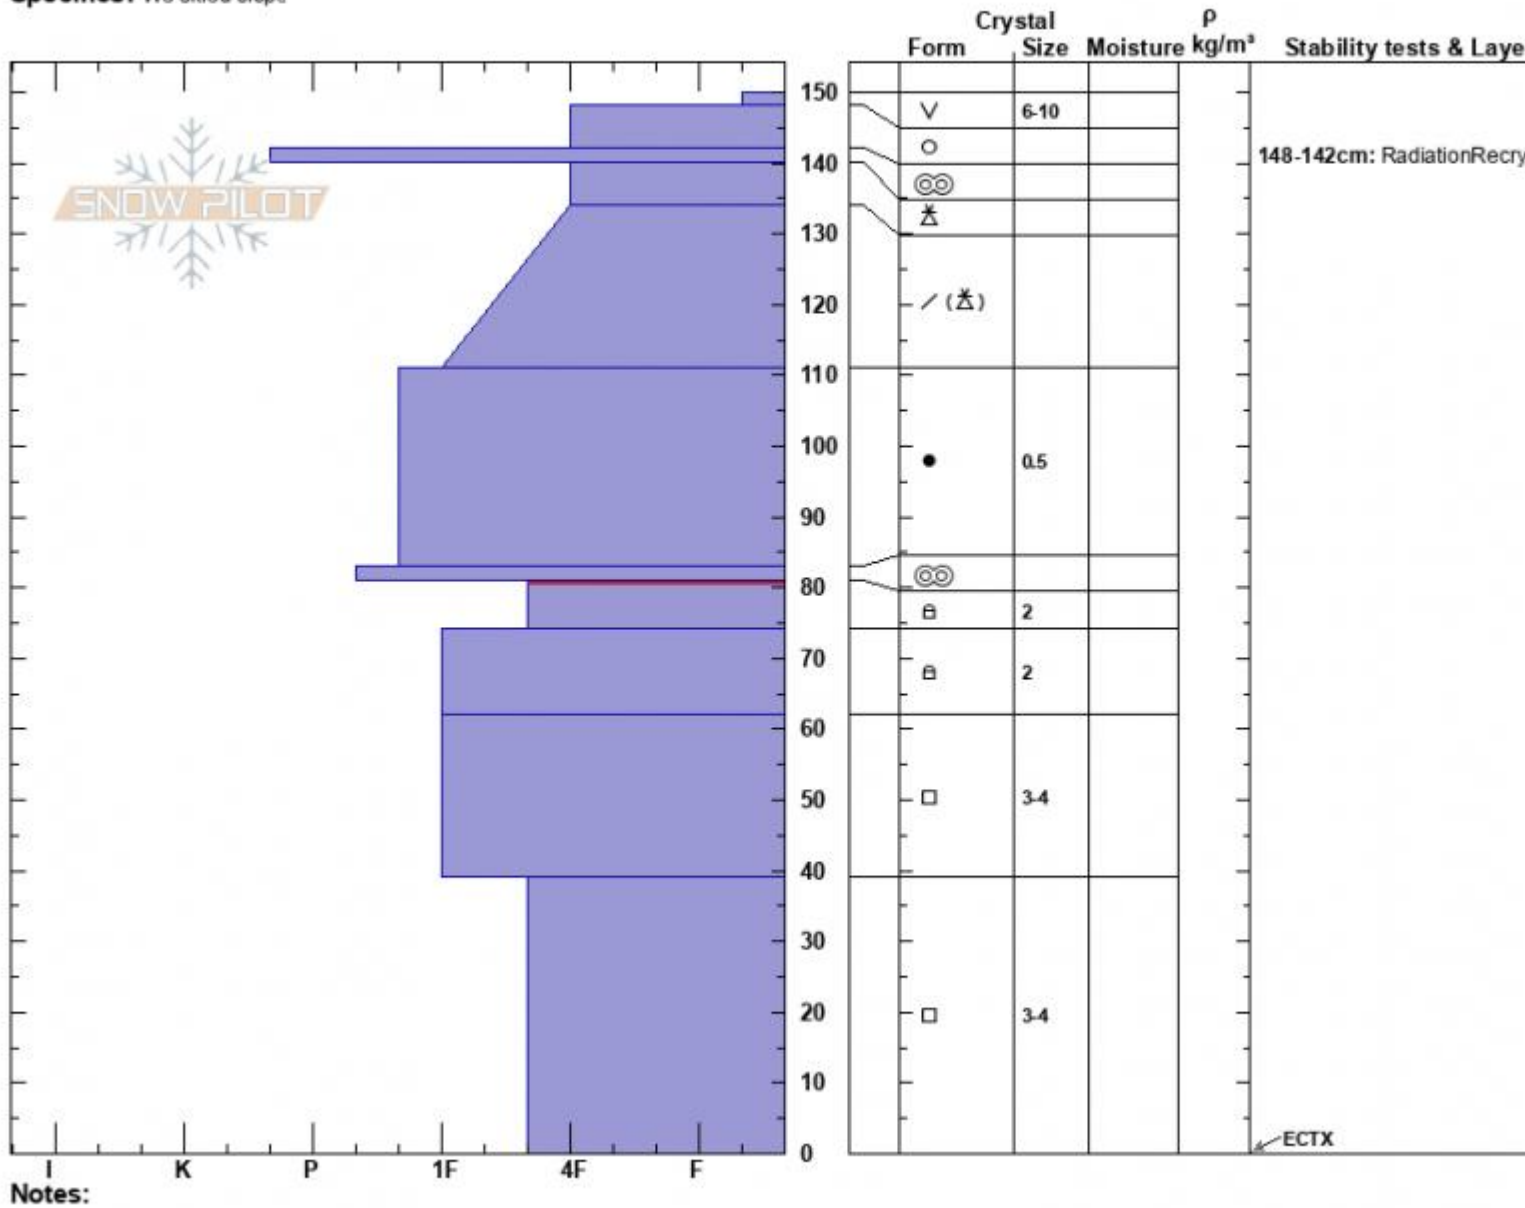

Trapper Ridge SE
 Lionhead Range
 MT
 Elevation: 8975 ft
 Aspect: 150°
 Specifics: We skied slope

Dave Zinn
 03/22/2023 - 1:30pm
 Co-ord: 44.84091N, -111.34107W
 Slope Angle: 22°
 Wind Loading: no

Stability: Good
 Air Temperature:
 Sky Cover: SCT
 Precipitation: NO
 Wind: Calm

HS:150 Layer Notes:
 148-142cm: RadiationRecrystalliz
 81-74cm: Problematic layer

Advisory Region
 Lionhead Range
 Longitude
 -111.34W
 Latitude
 44.84N
 Lionhead Range, 2023-03-23