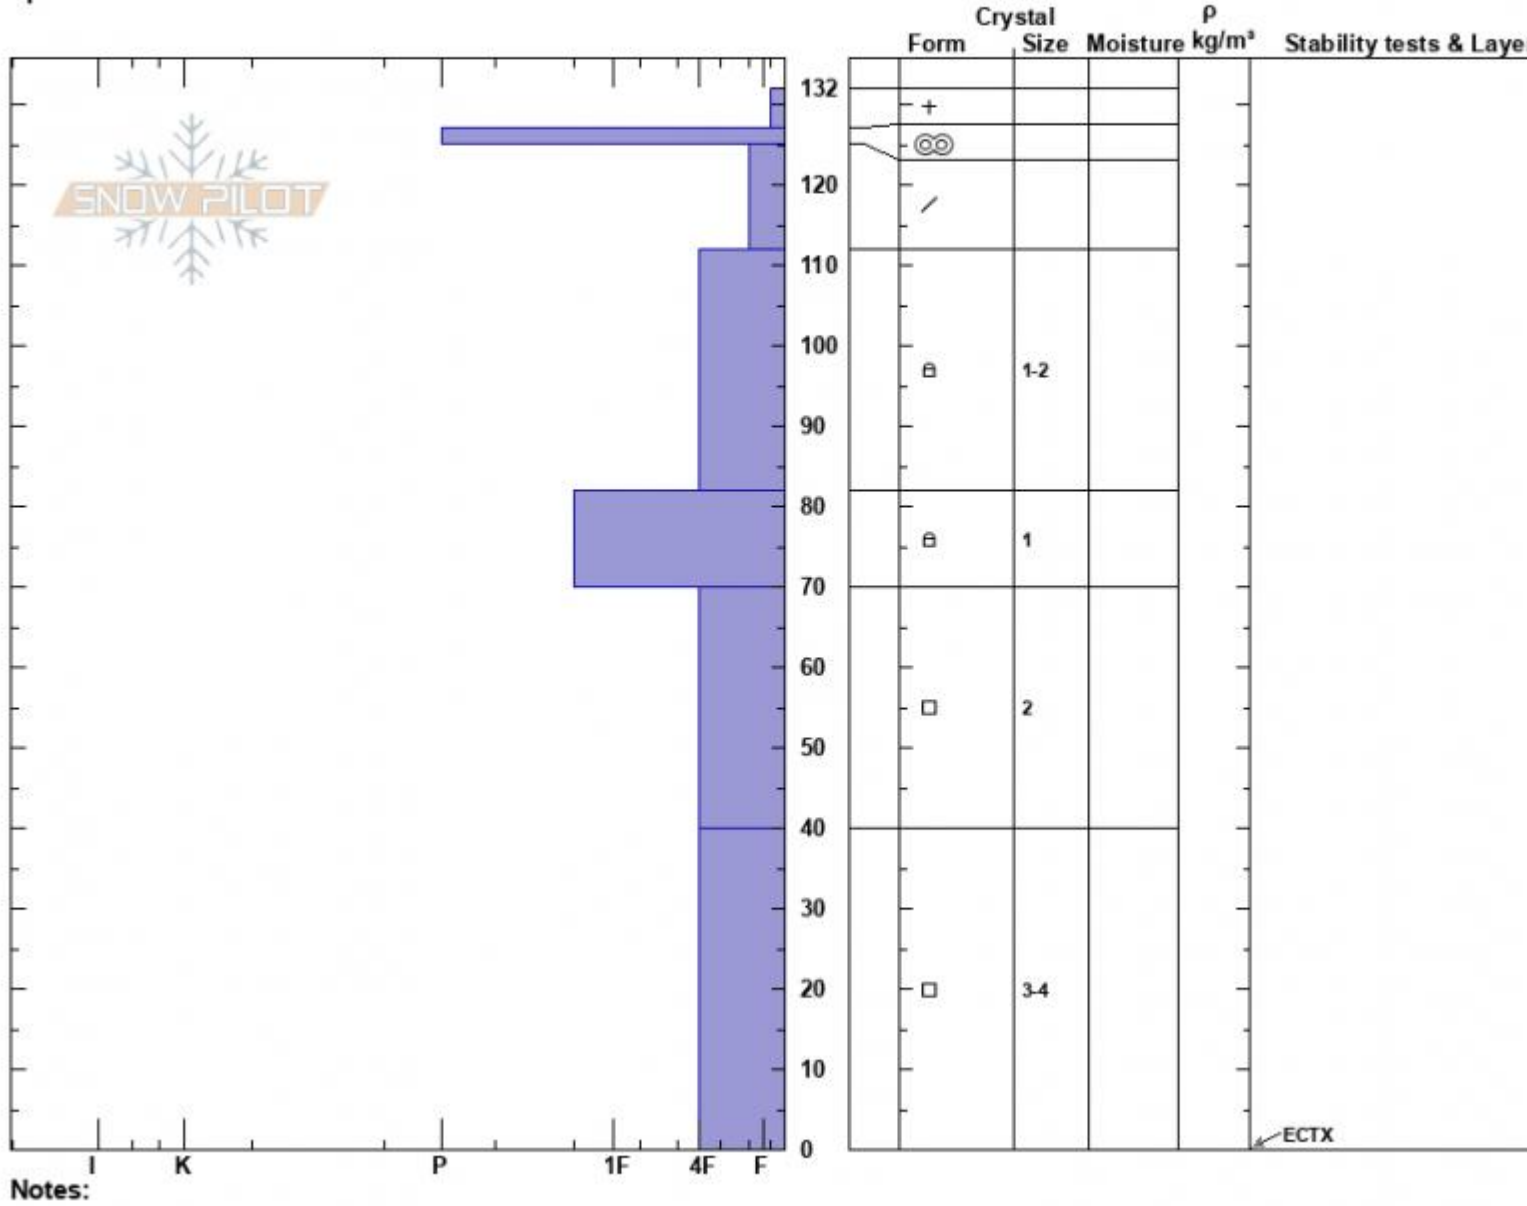

Bear Creek
 Madison Range-N
 MT
 Elevation: 9460 ft
 Aspect: 95°
 Specifics:

Alex Haddad
 03/21/2023 - 12:37pm
 Co-ord: 45.18497N, -111.46707W
 Slope Angle: 28°
 Wind Loading: no

Stability: Fair
 Air Temperature:
 Sky Cover: SCT
 Precipitation: S-1
 Wind: Calm

HS:132
 PF:30
 Layer Notes:

Advisory Region
 Northern Madison
 Longitude
 -111.38W
 Latitude
 45.17N
 Northern Madison, 2023-03-21