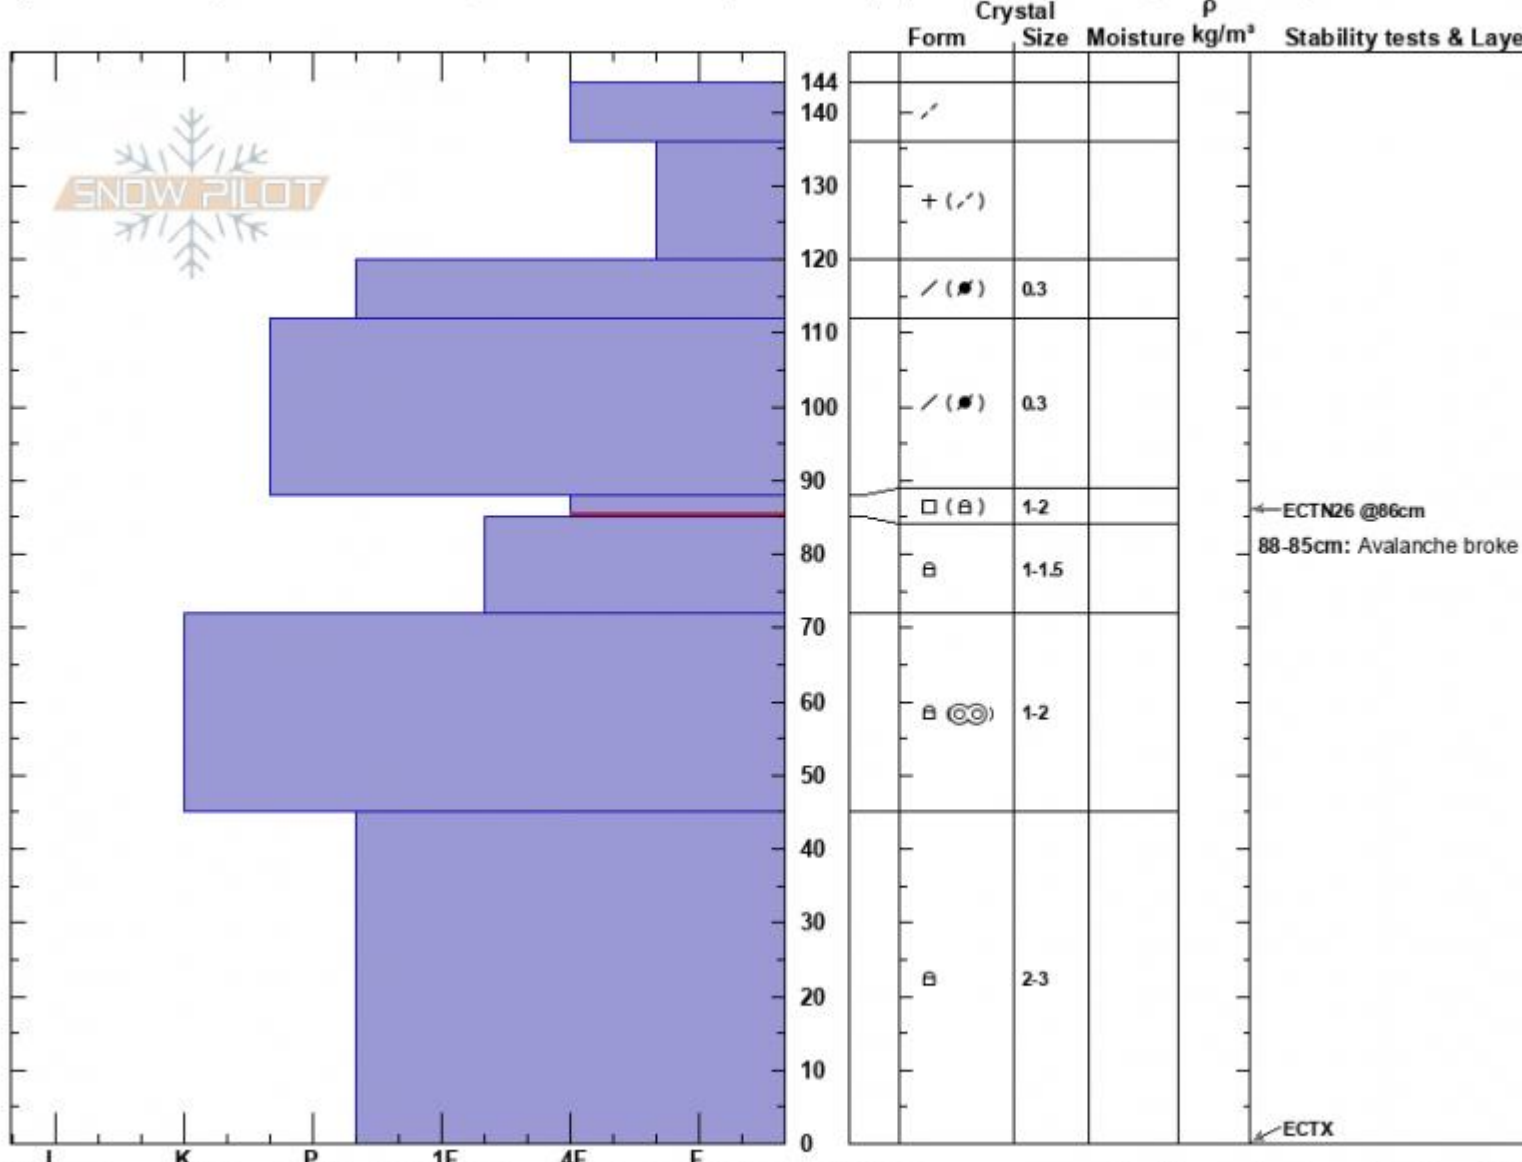

Crown Butte Fatality  
 Cooke City  
 MT  
 Elevation: 9889 ft  
 Aspect: 120°

Alex Marienthal  
 01/01/2023 - 10:45am  
 Co-ord: 45.05148N, -109.96152W  
 Slope Angle: 27°  
 Wind Loading: yes

Stability: Poor  
 Air Temperature:  
 Sky Cover: OVC  
 Precipitation: S-1  
 Wind: S Moderate

HS:144  
 PF:25  
 Layer Notes:  
 88-85cm: Avalanche broke here  
 88-85cm: Problematic layer

Specifics: Pit is adjacent to avalanche: crown; Recent avalanche activity on similar slopes; Recent avalanche activity on different slopes

Notes: Crown profile from HS-AMu-R4-D3-O, 1 rider caught, buried and killed on 12/31/22. Crown was average 2 feet deep and maximum 4 feet deep. 500' vertical feet. More info at: <https://www.mtavalanche.com/node/27422>

Advisory Region  
 Cooke City  
 Longitude  
 -109.96W  
 Latitude  
 45.05N

Avalanche Details: [Snowmobiler avalanche fatality on Crown Butte](#)  
 Cooke City, 2023-01-01