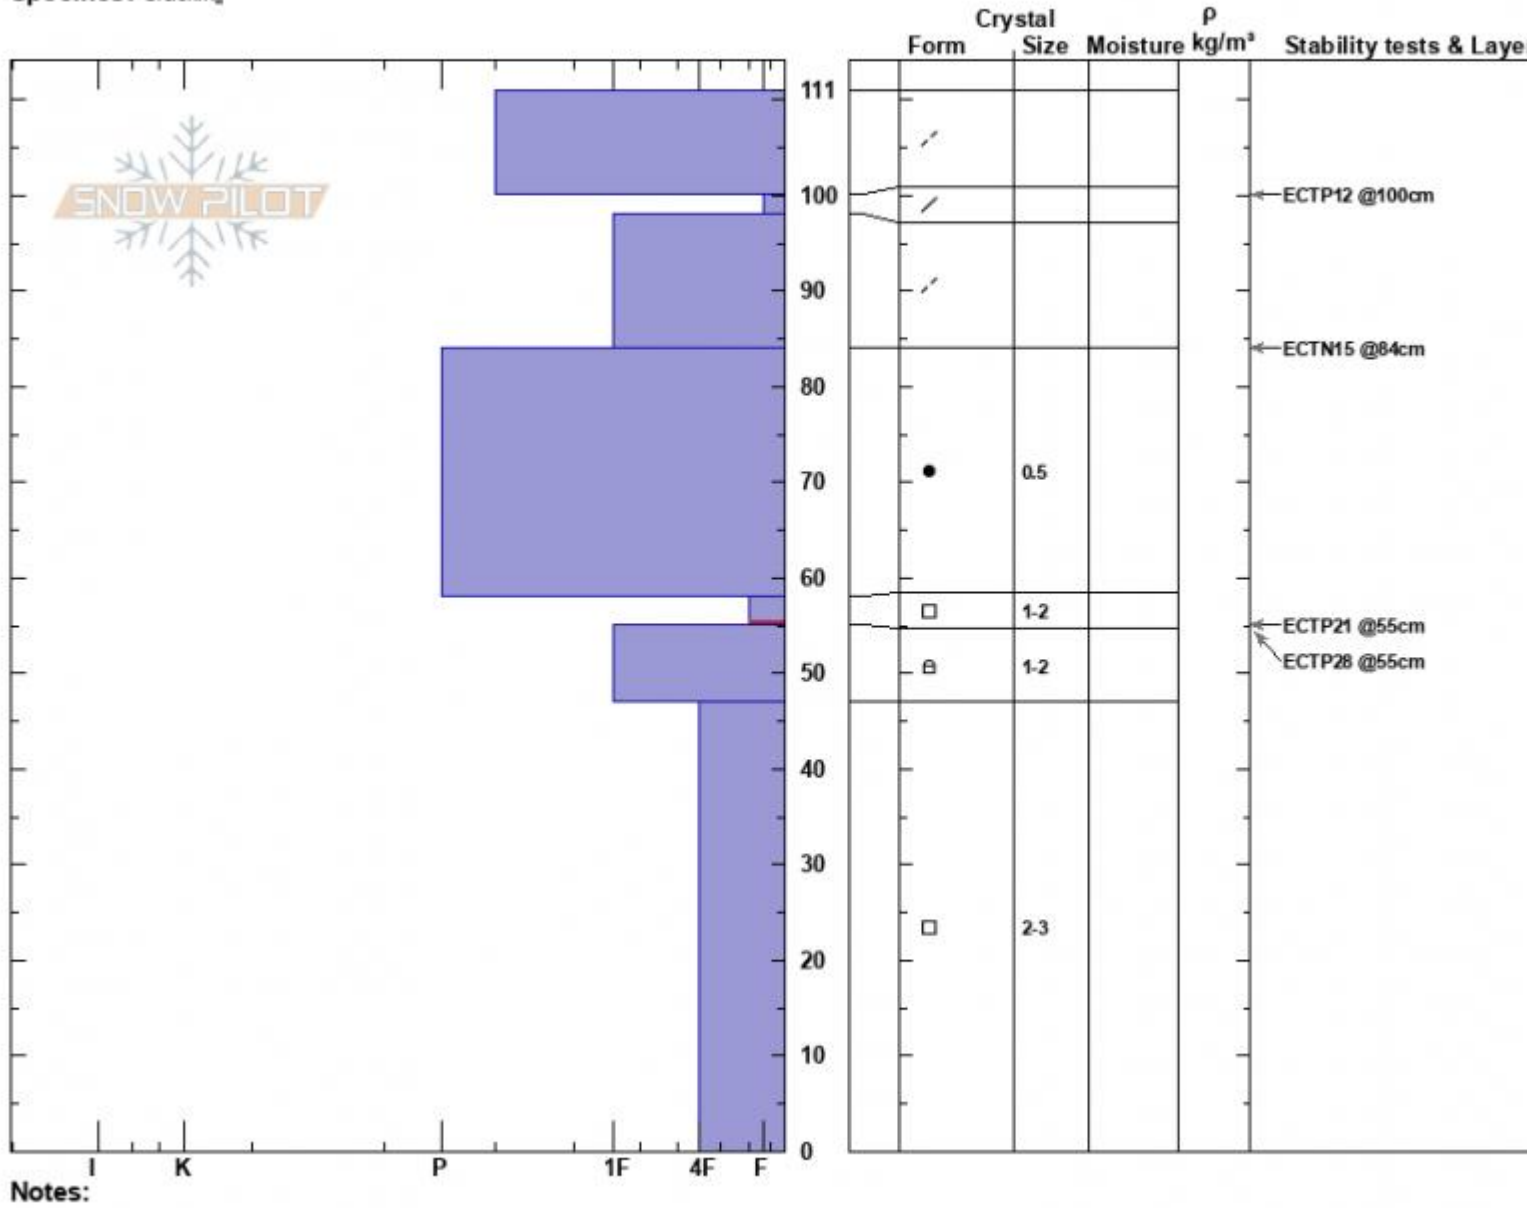

Football Fields
 Bridger Range
 MT
 Elevation: 8650 ft
 Aspect: 90°
 Specifics: Cracking

Alex Haddad
 12/11/2022 - 11:23am
 Co-ord: 45.79778N, -110.93470W
 Slope Angle: 36°
 Wind Loading: previous

Stability: Poor
 Air Temperature:
 Sky Cover: BKN
 Precipitation: NO
 Wind: Calm

HS:111
 PF:85
 PS:35
Layer Notes:
 58-55cm: Problematic layer

Advisory Region
 Bridger Range
 Longitude
 -110.92W
 Latitude
 45.82N
 Bridger Range, 2022-12-11