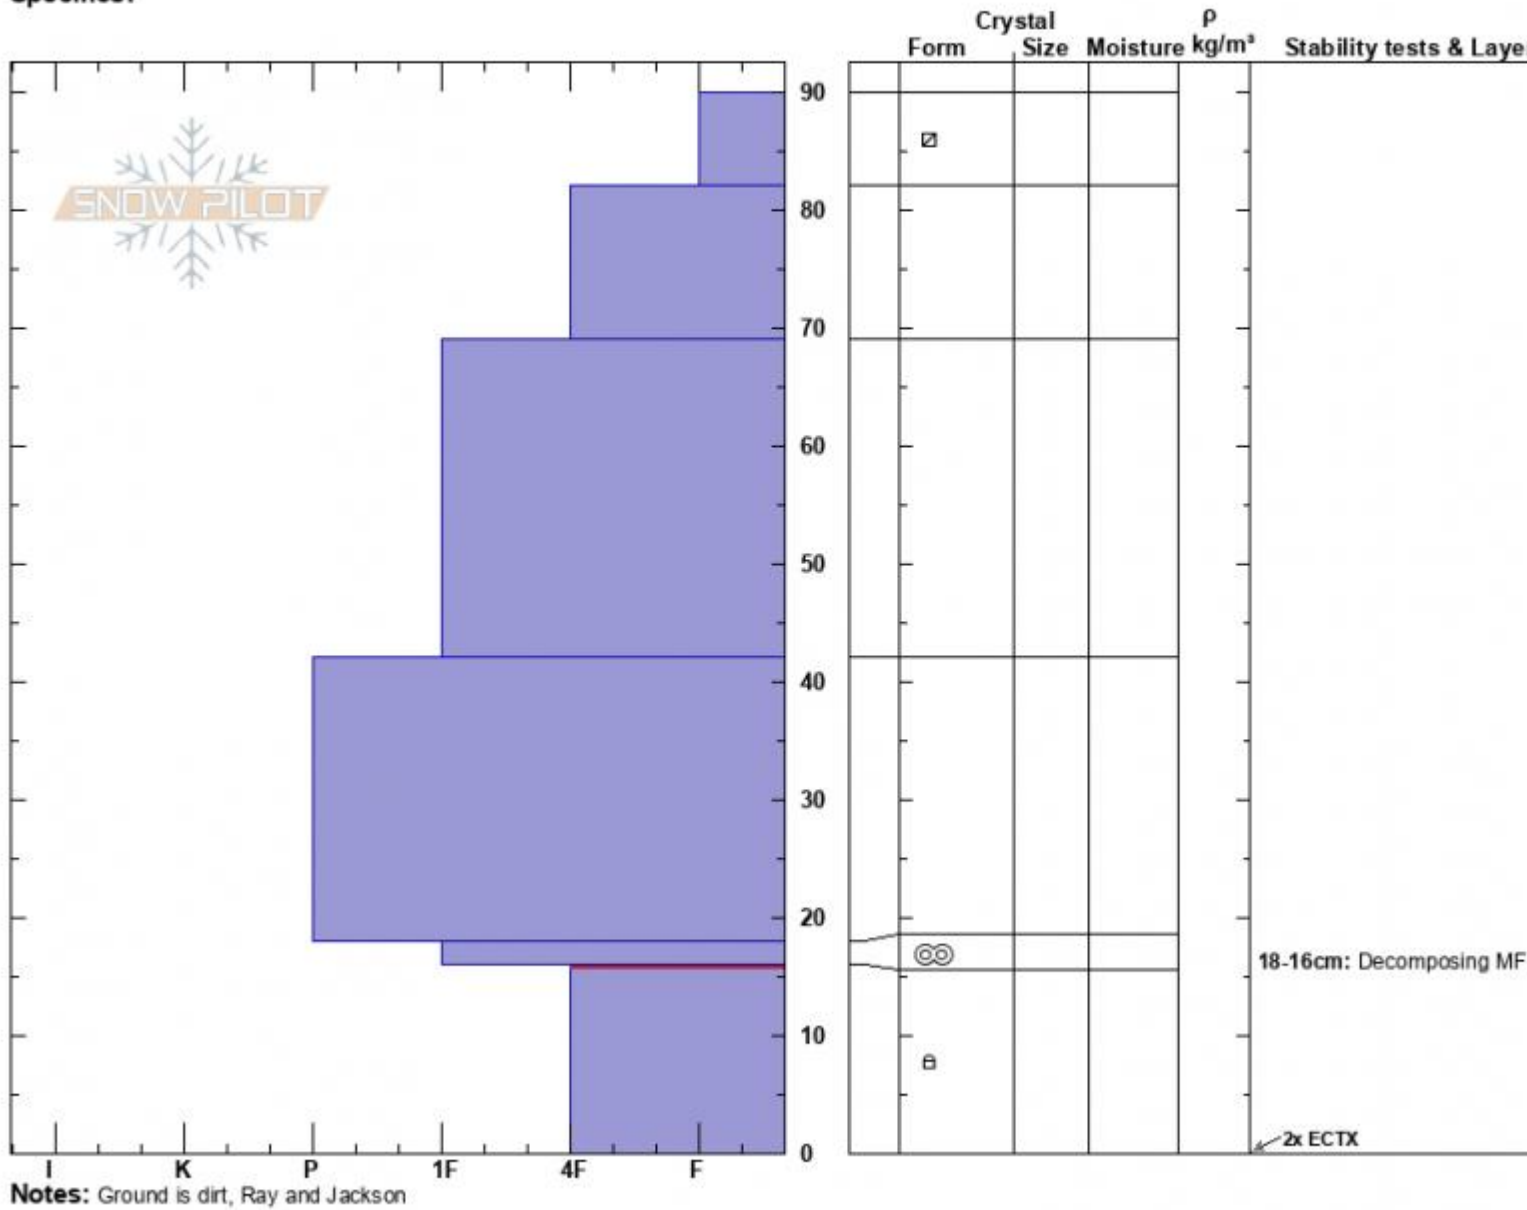

Bacon Rind  
 Madison Range-S  
 MT  
 Elevation: 8970 ft  
 Aspect: N  
 Specifics:

Jackson Breen  
 11/20/2022 - 12:00pm  
 Co-ord:  
 Slope Angle: 25°  
 Wind Loading: no

Stability:  
 Air Temperature:  
 Sky Cover: CLR  
 Precipitation: NO  
 Wind: SW Calm

HS:90  
 Layer Notes:  
 18-16cm: Decomposing MFcr  
 16-0cm: Problematic layer

Loud pow, obvious near surface faceting on most slopes, thin breakable sun crust on S aspects, wind affected on unprotected NW aspects at ridge line, ECTX x2, lots of deadfall, still too thin in many places for enjoyable skiing

Advisory Region  
 Southern Madison  
 Longitude  
 -111.10W

Latitude

44.96N

Southern Madison, 2022-11-20