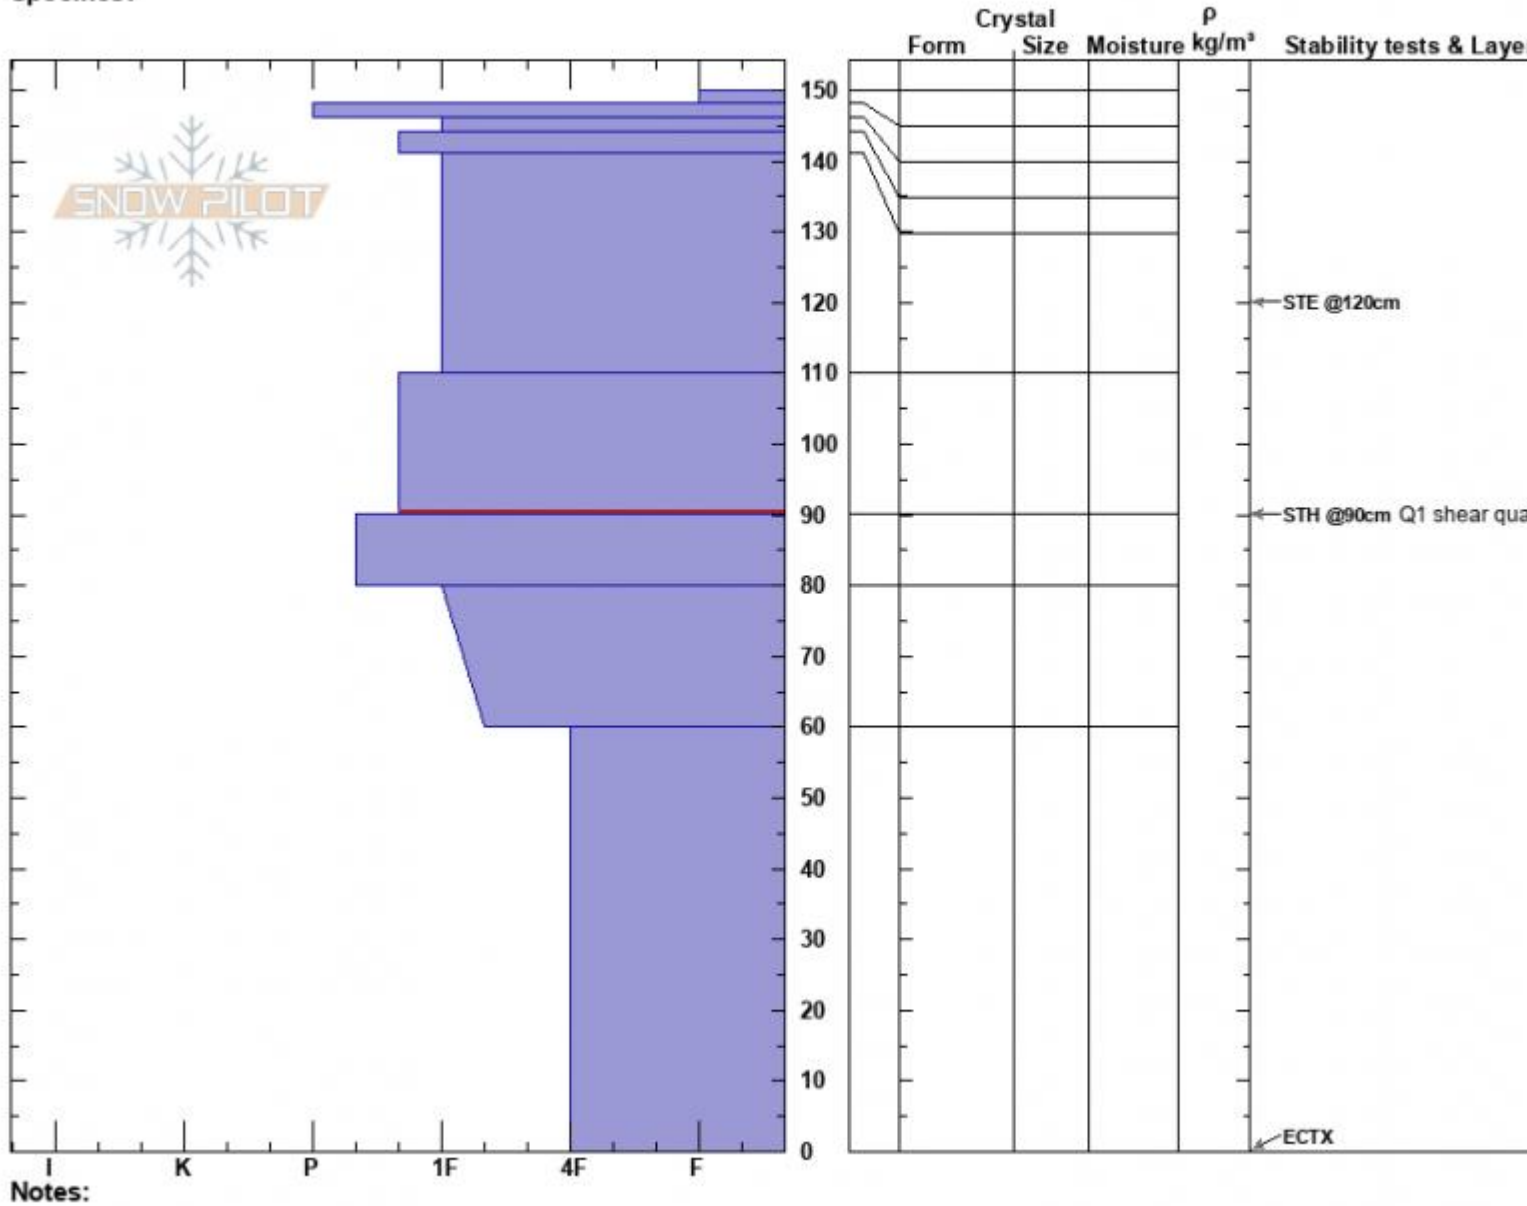

Flathead Pass  
 Bridger Range  
 MT  
 Elevation: 2325 m  
 Aspect: NE  
 Specifics:

Erich Schreier  
 05/01/2022 - 10:30am  
 Co-ord: 45.96732N, -111.01052W  
 Slope Angle: 30°  
 Wind Loading: yes

Stability:  
 Air Temperature: 0°C  
 Sky Cover: X  
 Precipitation: S-1  
 Wind: SW Light Breeze

HS:150 Layer Notes:  
 110-90cm: Problematic layer

Advisory Region  
 Bridger Range  
 Longitude  
 -111.02W  
 Latitude  
 45.97N  
 Bridger Range, 2022-05-02