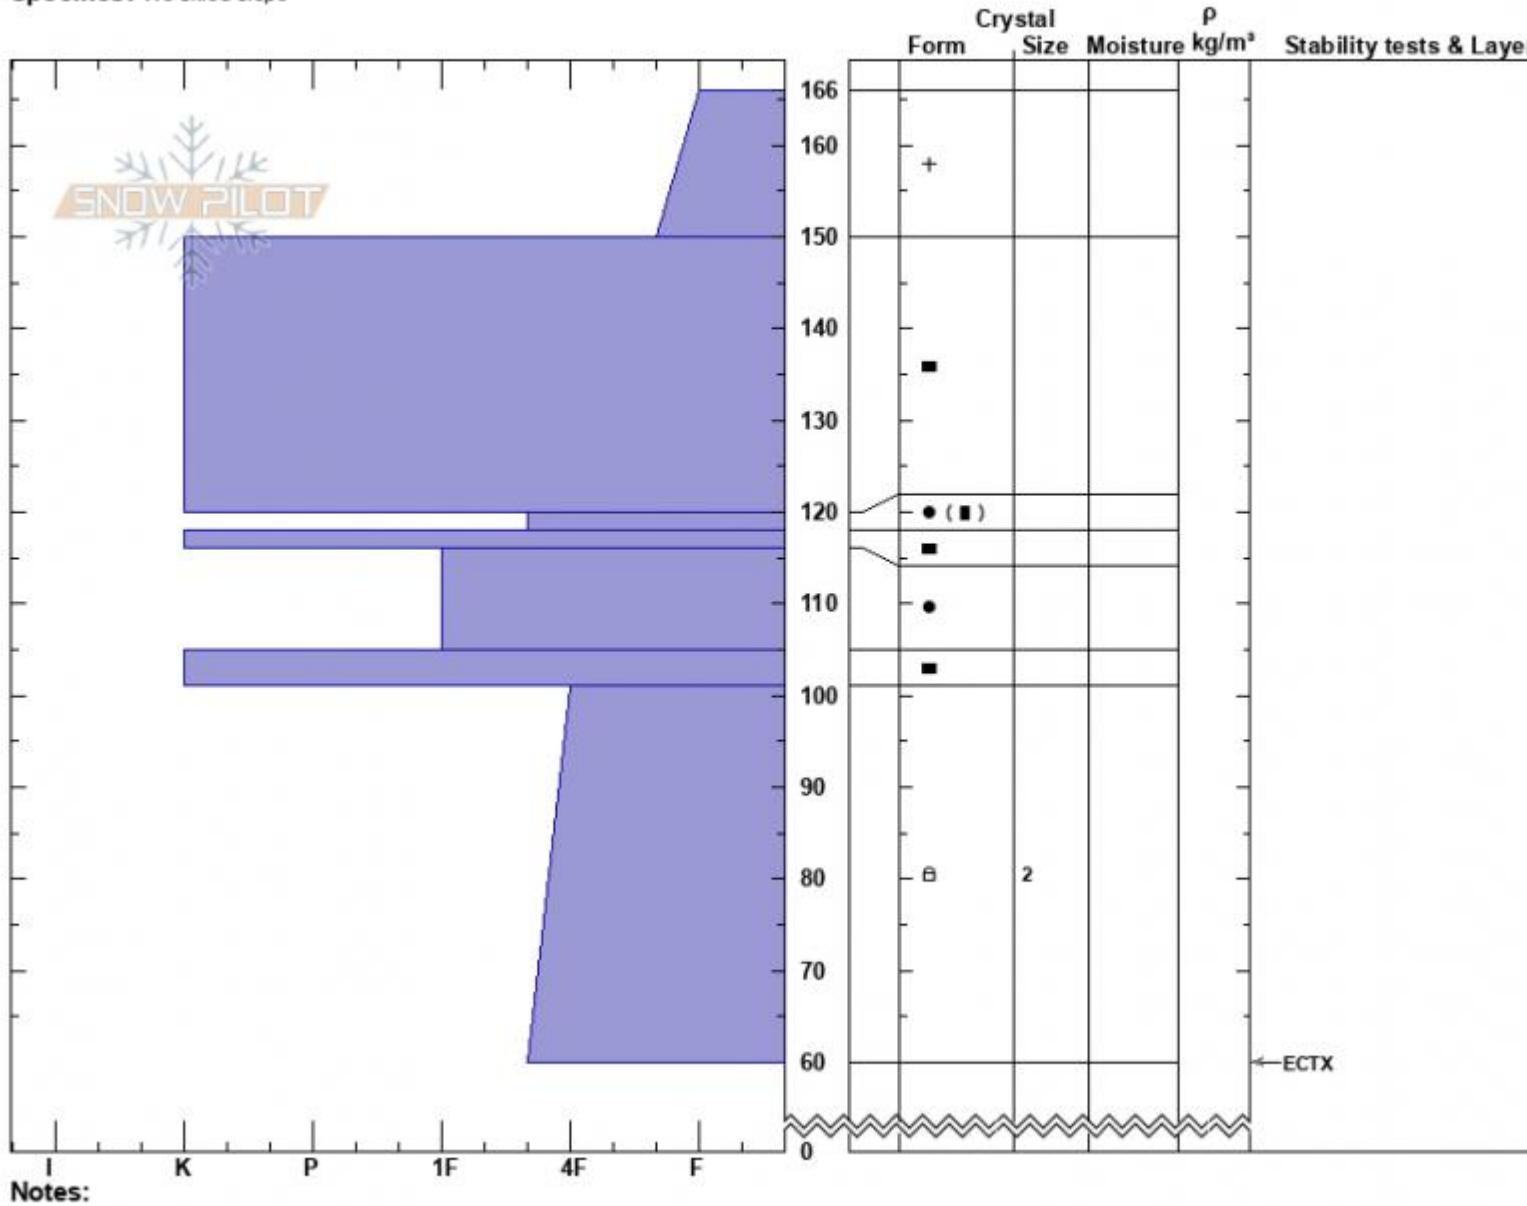

Spanky's
 Madison Range-N
 MT
 Elevation: 9218 ft
 Aspect: 60°
 Specifics: We skied slope

Hannah Marshall
 04/05/2022 - 12:00pm
 Co-ord: 45.32365N, -111.38105W
 Slope Angle: 20°
 Wind Loading: yes

Stability:
 Air Temperature:
 Sky Cover: OVC
 Precipitation: S-1
 Wind: W Moderate

HS:166 Layer Notes:
 PF:15
 PS:15

Notes:
 Advisory Region
 Northern Madison
 Longitude
 -111.38W
 Latitude
 45.33N
 Northern Madison, 2022-04-05