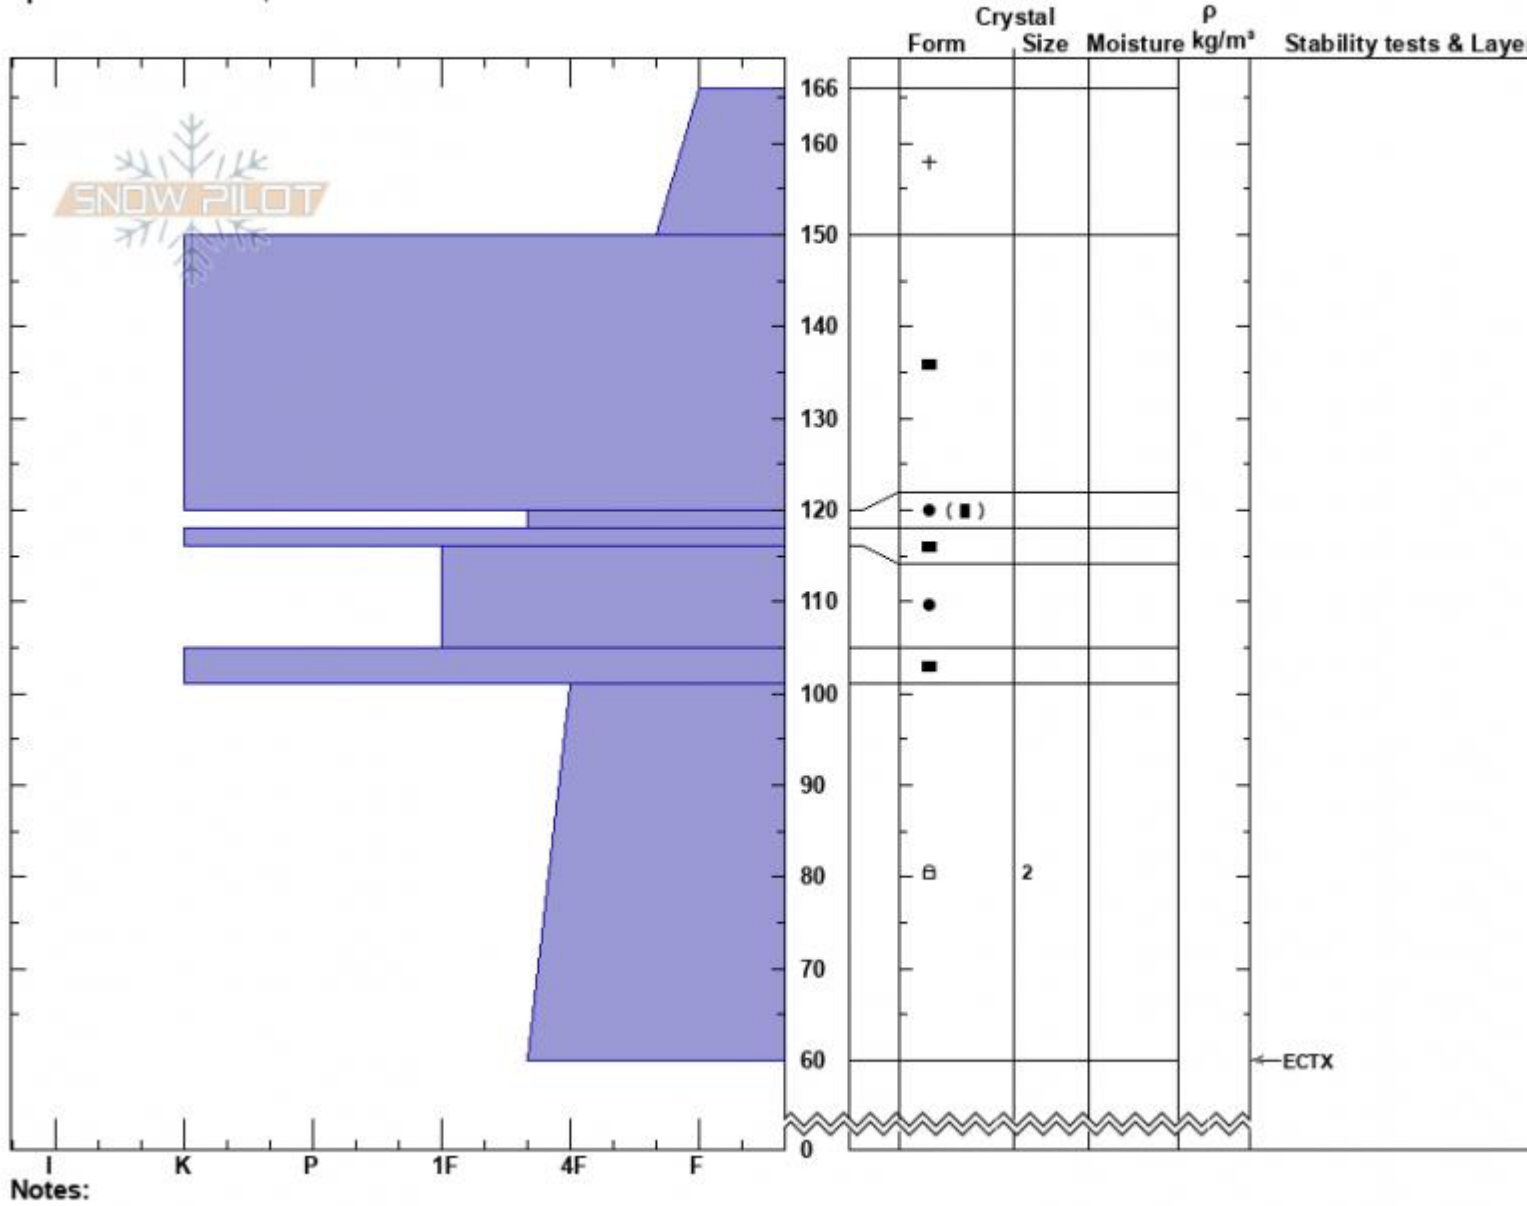

Spanky's  
 Madison Range-N  
 MT  
 Elevation: 9218 ft  
 Aspect: 60°  
 Specifics: We skied slope

Hannah Marshall  
 04/05/2022 - 12:00pm  
 Co-ord: 45.32365N, -111.38105W  
 Slope Angle: 20°  
 Wind Loading: yes

Stability:  
 Air Temperature:  
 Sky Cover: OVC  
 Precipitation: S-1  
 Wind: W Moderate

HS:166 Layer Notes:  
 PF:15  
 PS:15

Advisory Region  
 Northern Madison  
 Longitude  
 -111.38W  
 Latitude  
 45.33N  
 Northern Madison, 2022-04-05