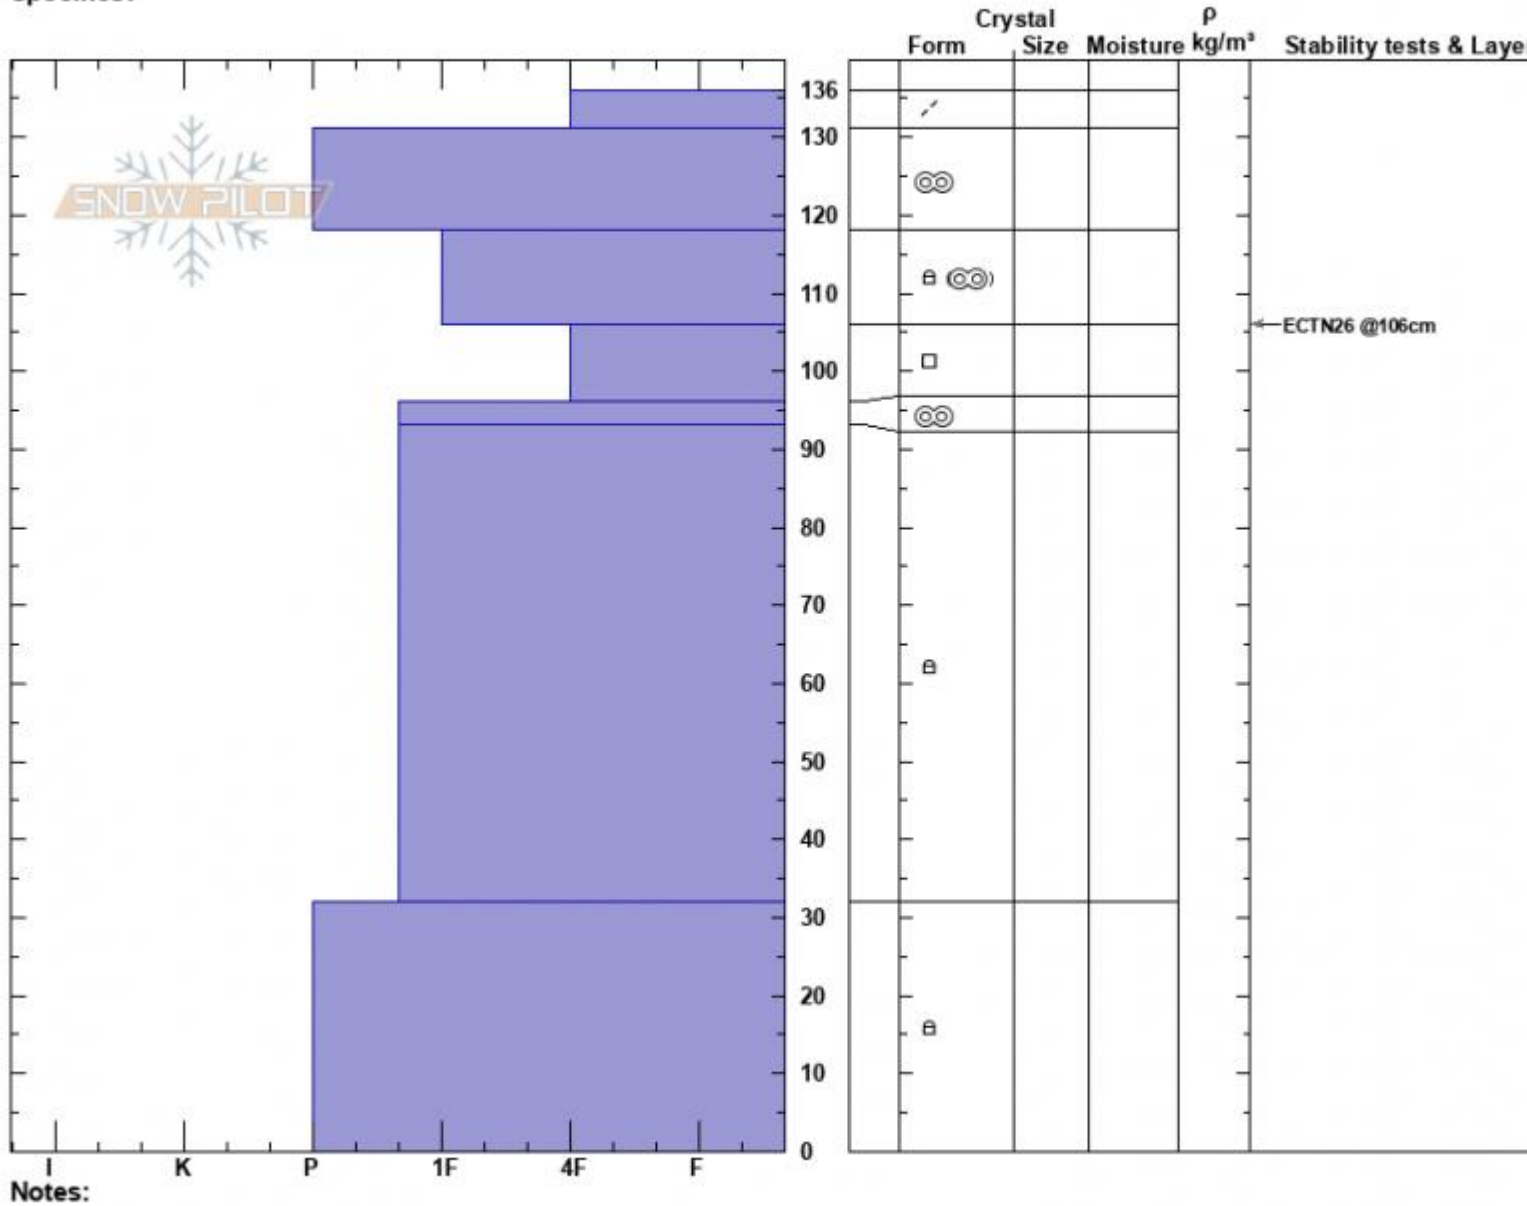

Lionhead Ridge, Marge
Henry Mtns
MT
Elevation: 9115 ft
Aspect: 87°
Specifics:

Alex Marienthal
04/03/2022 - 12:25pm
Co-ord: 44.71726N, -111.31970W
Slope Angle: 20°
Wind Loading: previous

Stability: Good
Air Temperature:
Sky Cover: CLR
Precipitation: NO
Wind:

HS:136 Layer Notes:
106-96cm: Problematic layer

Advisory Region
Lionhead Range
Longitude
-111.32W
Latitude
44.71N
Lionhead Range, 2022-04-04