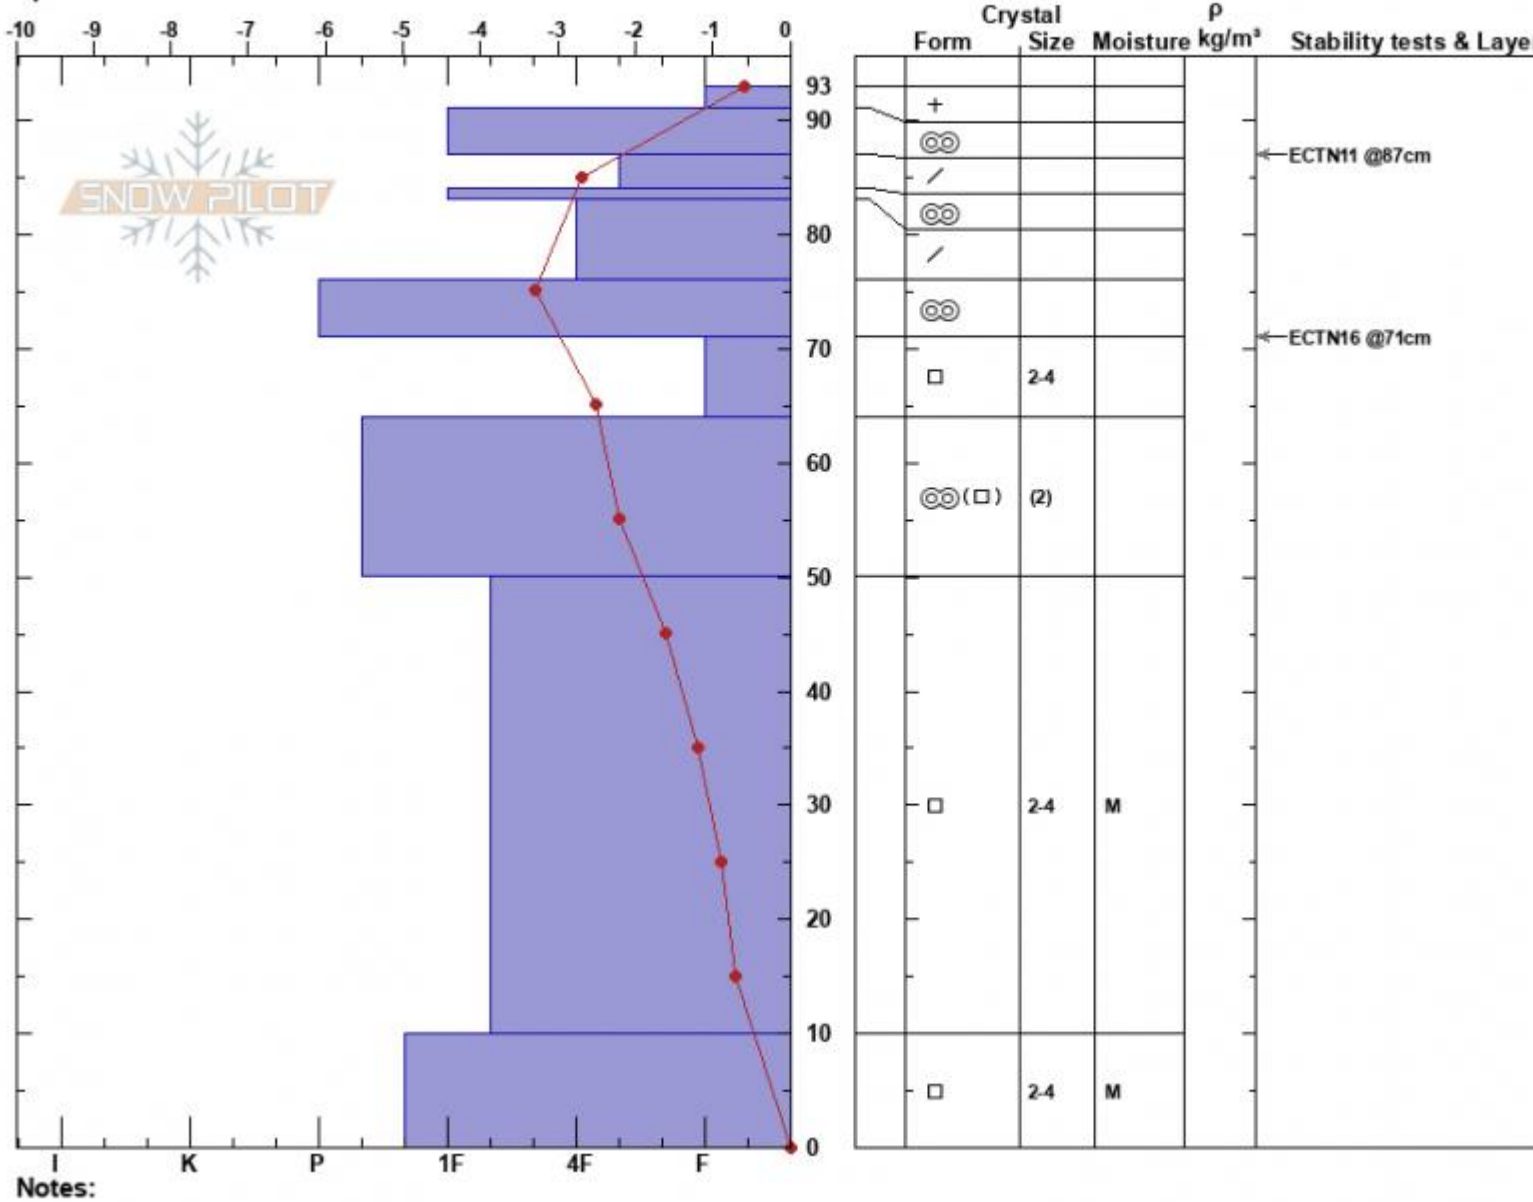

Hebgen Lake  
 Lionhead Range  
 MT  
 Elevation: 8846 ft  
 Aspect: 150°  
 Specifics:

Hannah Marshall  
 03/22/2022 - 12:00pm  
 Co-ord: 44.83918N, -111.34193W  
 Slope Angle: 20°  
 Wind Loading:

Stability: Good  
 Air Temperature: -1.5°C  
 Sky Cover: FEW  
 Precipitation: NO  
 Wind:

HS:93  
 PF:50  
 Layer Notes:  
 71-64cm: Problematic layer

Notes:  
 Advisory Region  
 Lionhead Range  
 Longitude  
 -111.34W  
 Latitude  
 44.84N  
 Lionhead Range, 2022-03-22