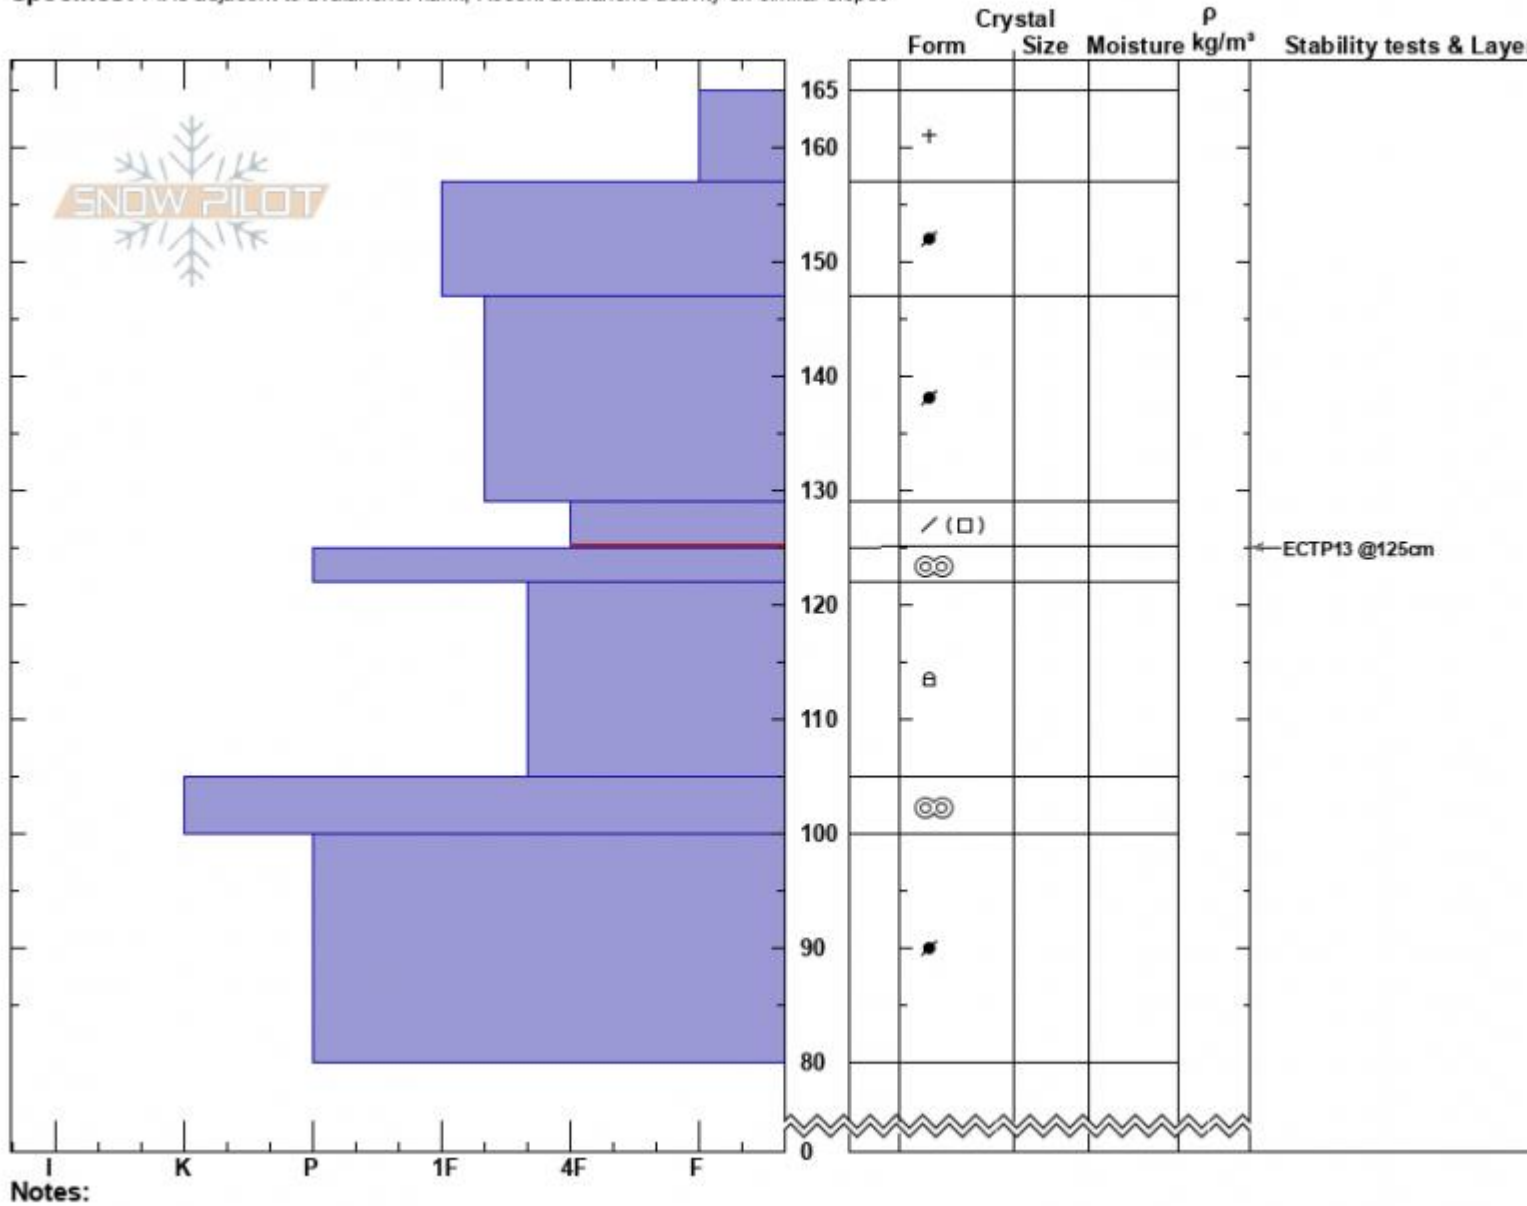

Wyoming Bowl Profile  
 Madison Range-N  
 MT  
 Elevation: 9641 ft  
 Aspect: 122°  
 Specifics: Pit is adjacent to avalanche: flank; Recent avalanche activity on similar slopes

Dave Zinn  
 03/15/2022 - 1:00pm  
 Co-ord: 45.27052N, -111.46490W  
 Slope Angle: 20°  
 Wind Loading: previous

Stability: Poor  
 Air Temperature:  
 Sky Cover: OVC  
 Precipitation: S1  
 Wind: SW Light Breeze

HS:165  
 Layer Notes:  
 129-125cm: Problematic layer

Profile of snowpack in the backcountry near Big Sky Resort next to a skier-triggered avalanche.

Advisory Region  
 Northern Madison  
 Longitude  
 -111.44W  
 Latitude  
 45.28N

Northern Madison, 2022-03-17