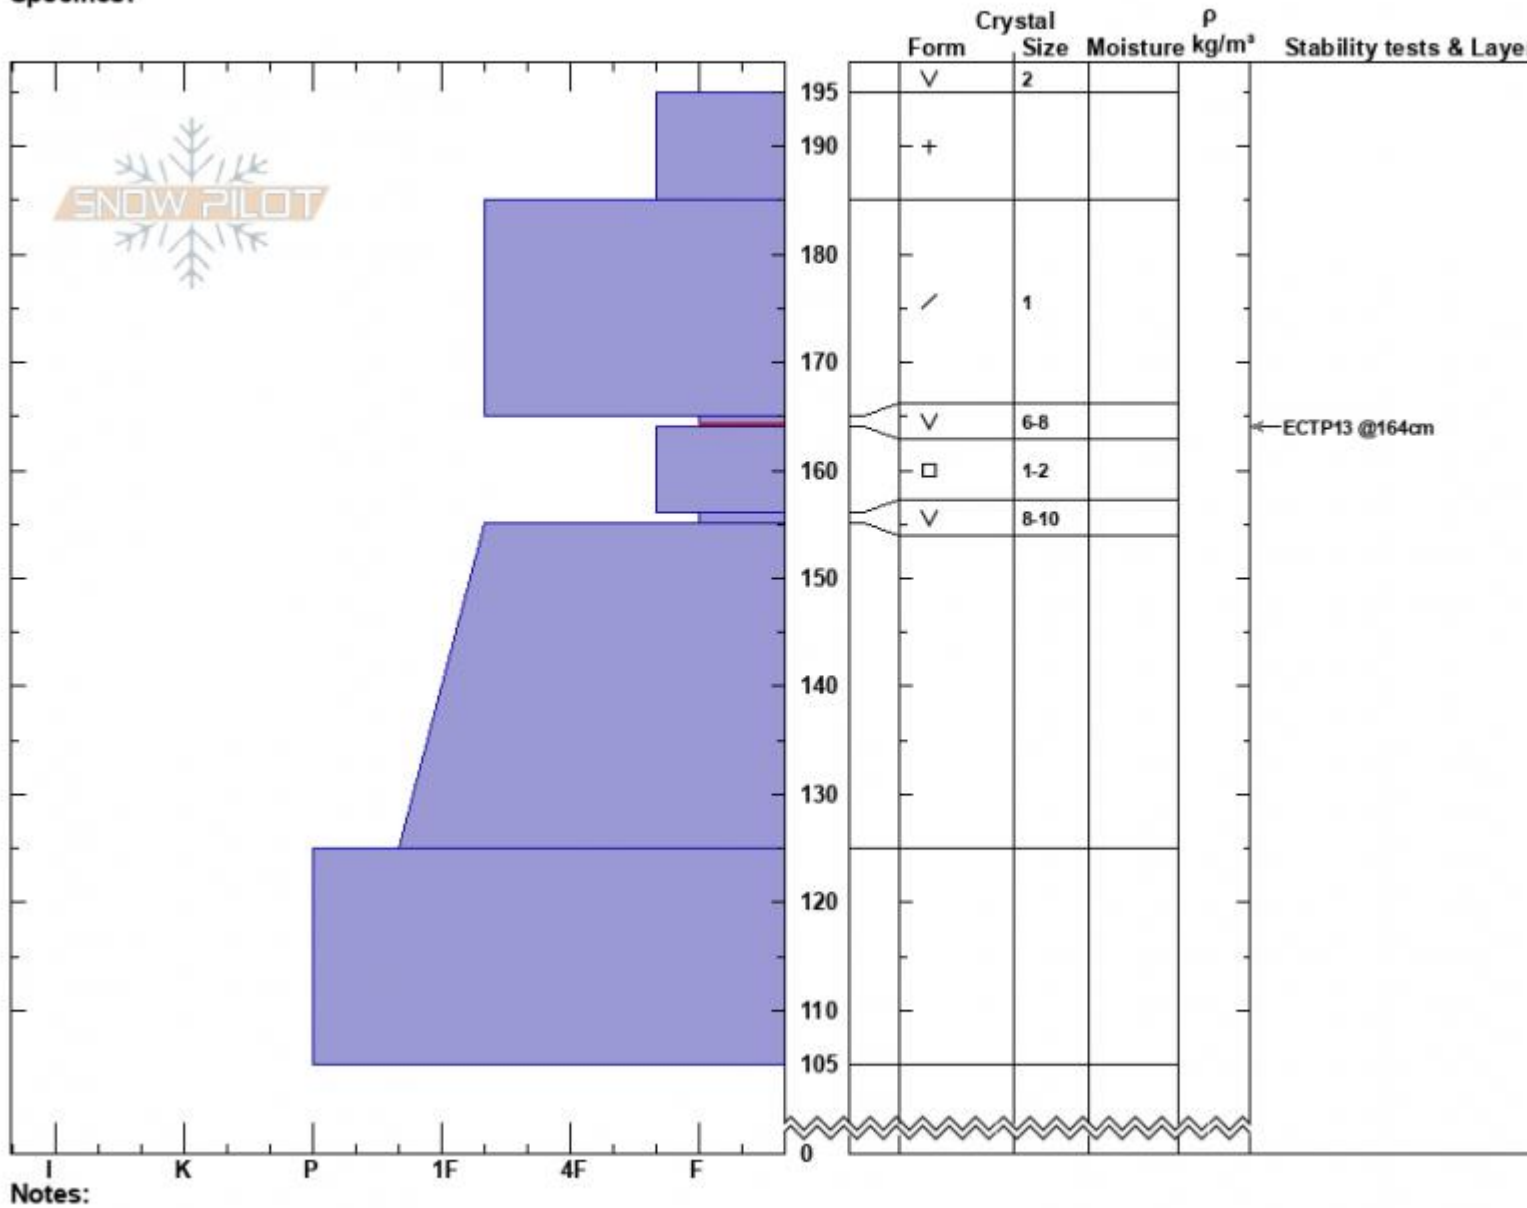

Tin Cup Pass
 Centennial Range
 MT
 Elevation: 8100 ft
 Aspect: 30°
 Specifics:

Alex Marienthal
 03/17/2022 - 11:45am
 Co-ord: 44.55019N, -111.53106W
 Slope Angle: 28°
 Wind Loading:

Stability:
 Air Temperature:
 Sky Cover: CLR
 Precipitation: NO
 Wind: Calm

HS:195 Layer Notes:
 165-164cm: Problematic layer

Advisory Region
 Island Park
 Longitude
 -111.53W
 Latitude
 44.55N
 Island Park, 2022-03-17