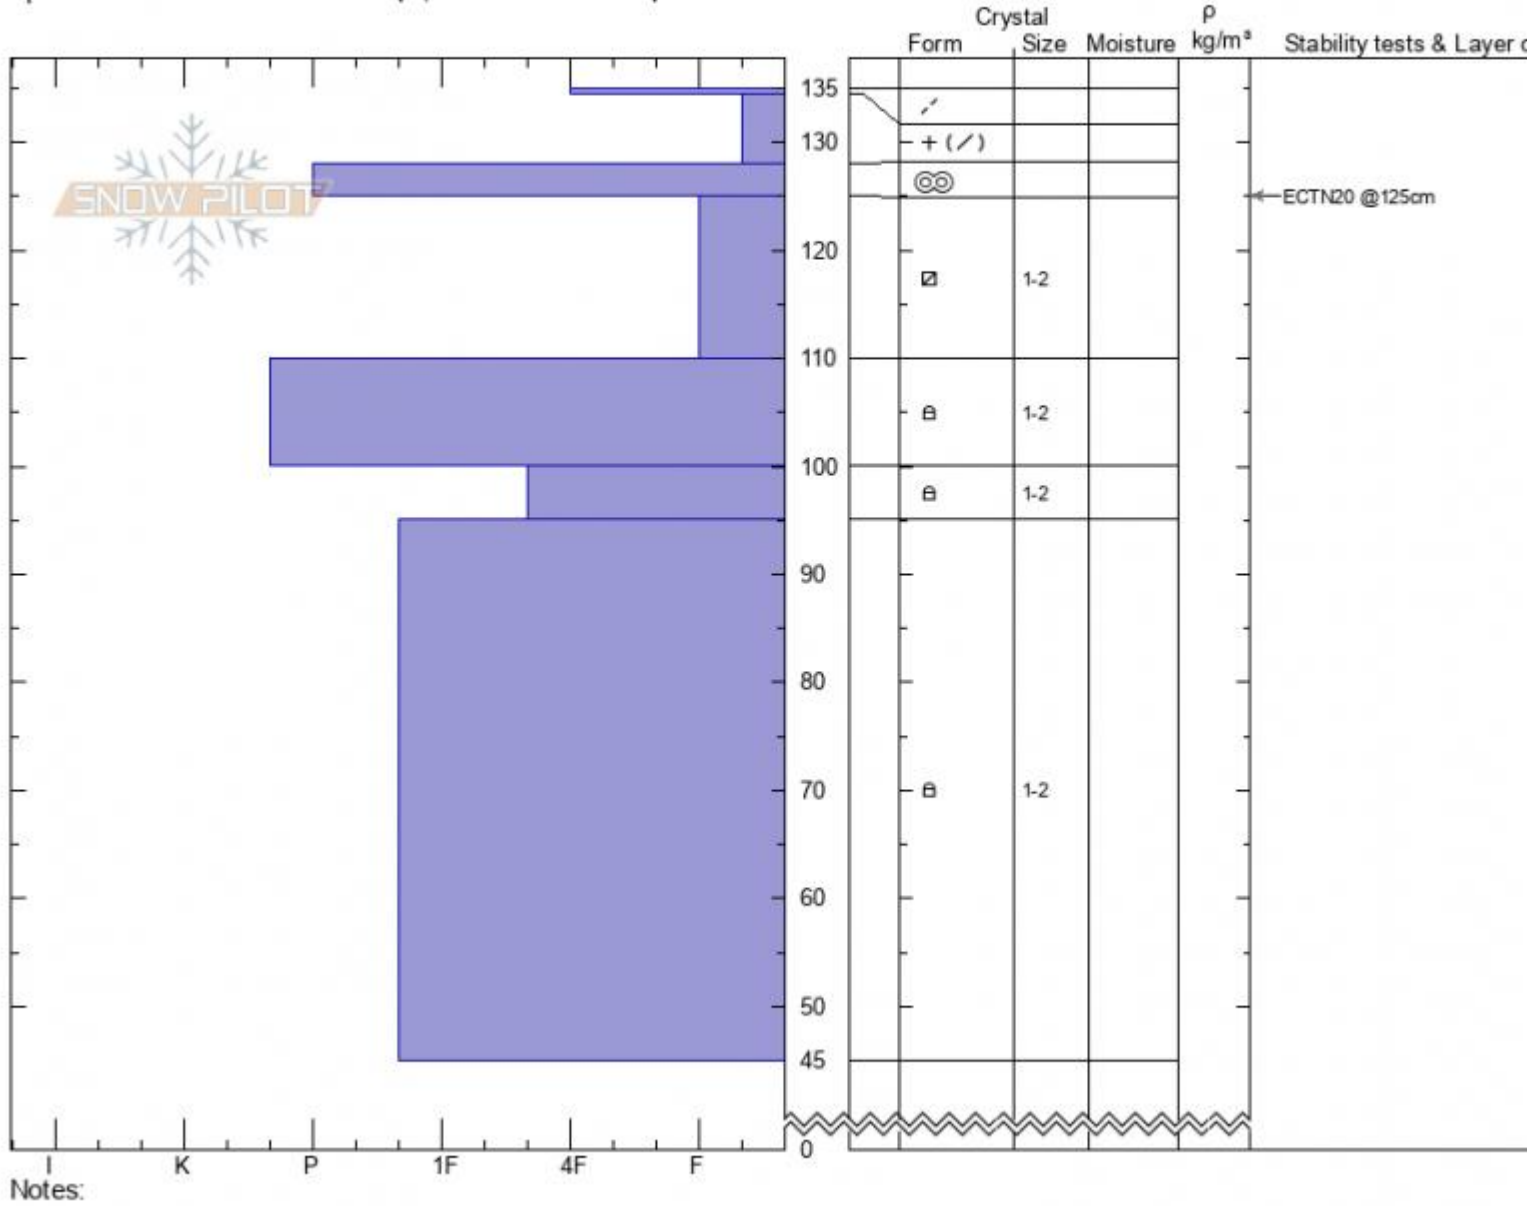

Cabin Creek
Madison Range-S
MT
 Elevation: **9200 ft**
 Aspect: **260°**
 Specifics: **Snowmobile tracks on slope; We snowmobiled slope**

Ian Hoyer
03/10/2022 - 11:00am
 Co-ord: **44.93326N, -111.26831W**
 Slope Angle: **22°**
 Wind Loading: **no**

Stability: **Good**
 Air Temperature:
 Sky Cover: **BKN**
 Precipitation: **NO**
 Wind: **Calm**

HS:**135** Layer Notes:
 PF: **20** 125-110cm: **Problematic layer**

Advisory Region
 Southern Madison
 Longitude
 -111.23W
 Latitude
 44.89N
 Southern Madison, 2022-03-10