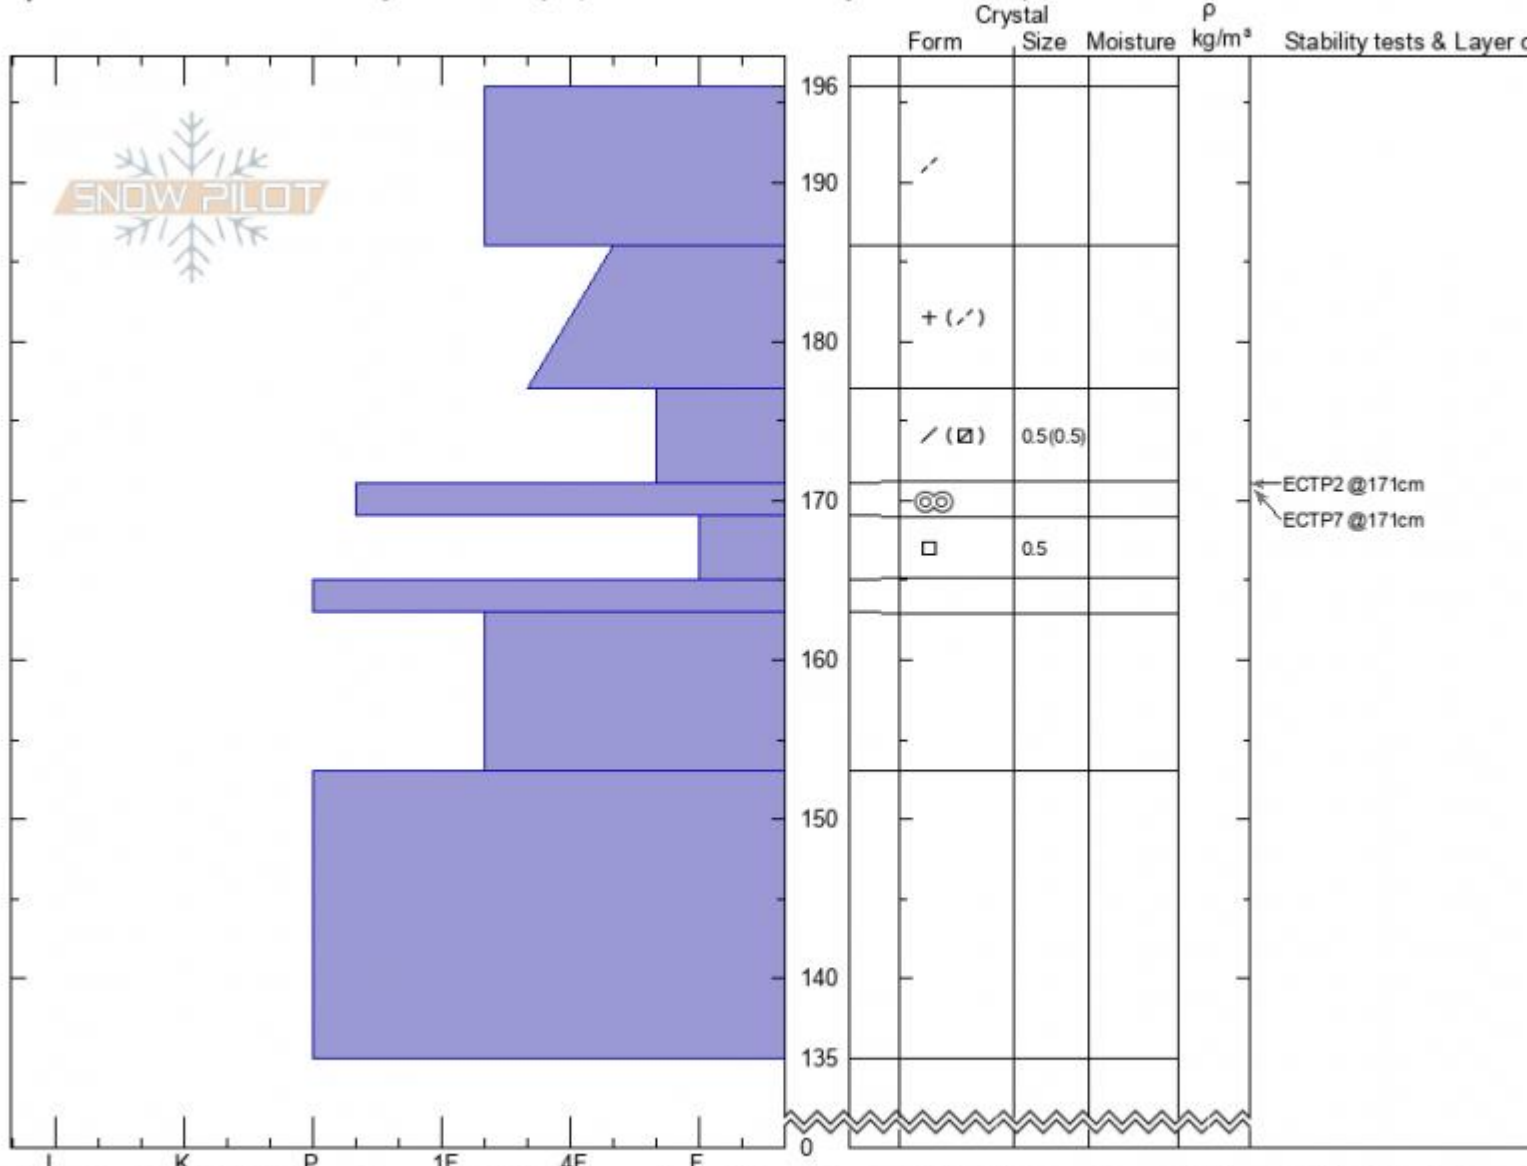

BulloftheWoods/CrownBt Alex Marienthal

Cooke City

03/12/2022 - 11:10am

MT

Co-ord: 45.04988N, -109.96113W

Elevation: 9630 ft

Slope Angle: 14°

Aspect: 160°

Wind Loading: yes

Stability: **Poor**

HS:196

Layer Notes:

Air Temperature:

196-186cm: Problematic layer

Sky Cover: **OVC**

Precipitation:

Wind: **W Moderate**

Specifics: Recent avalanche activity on similar slopes; Recent avalanche activity on different slopes

Notes: Top 10"=1.5" SWE (25cm=38mm SWE) this is all snow above MF crust. Top 8"=1.25" SWE (20cm=32mmSWE) is what fell/wind-loaded over