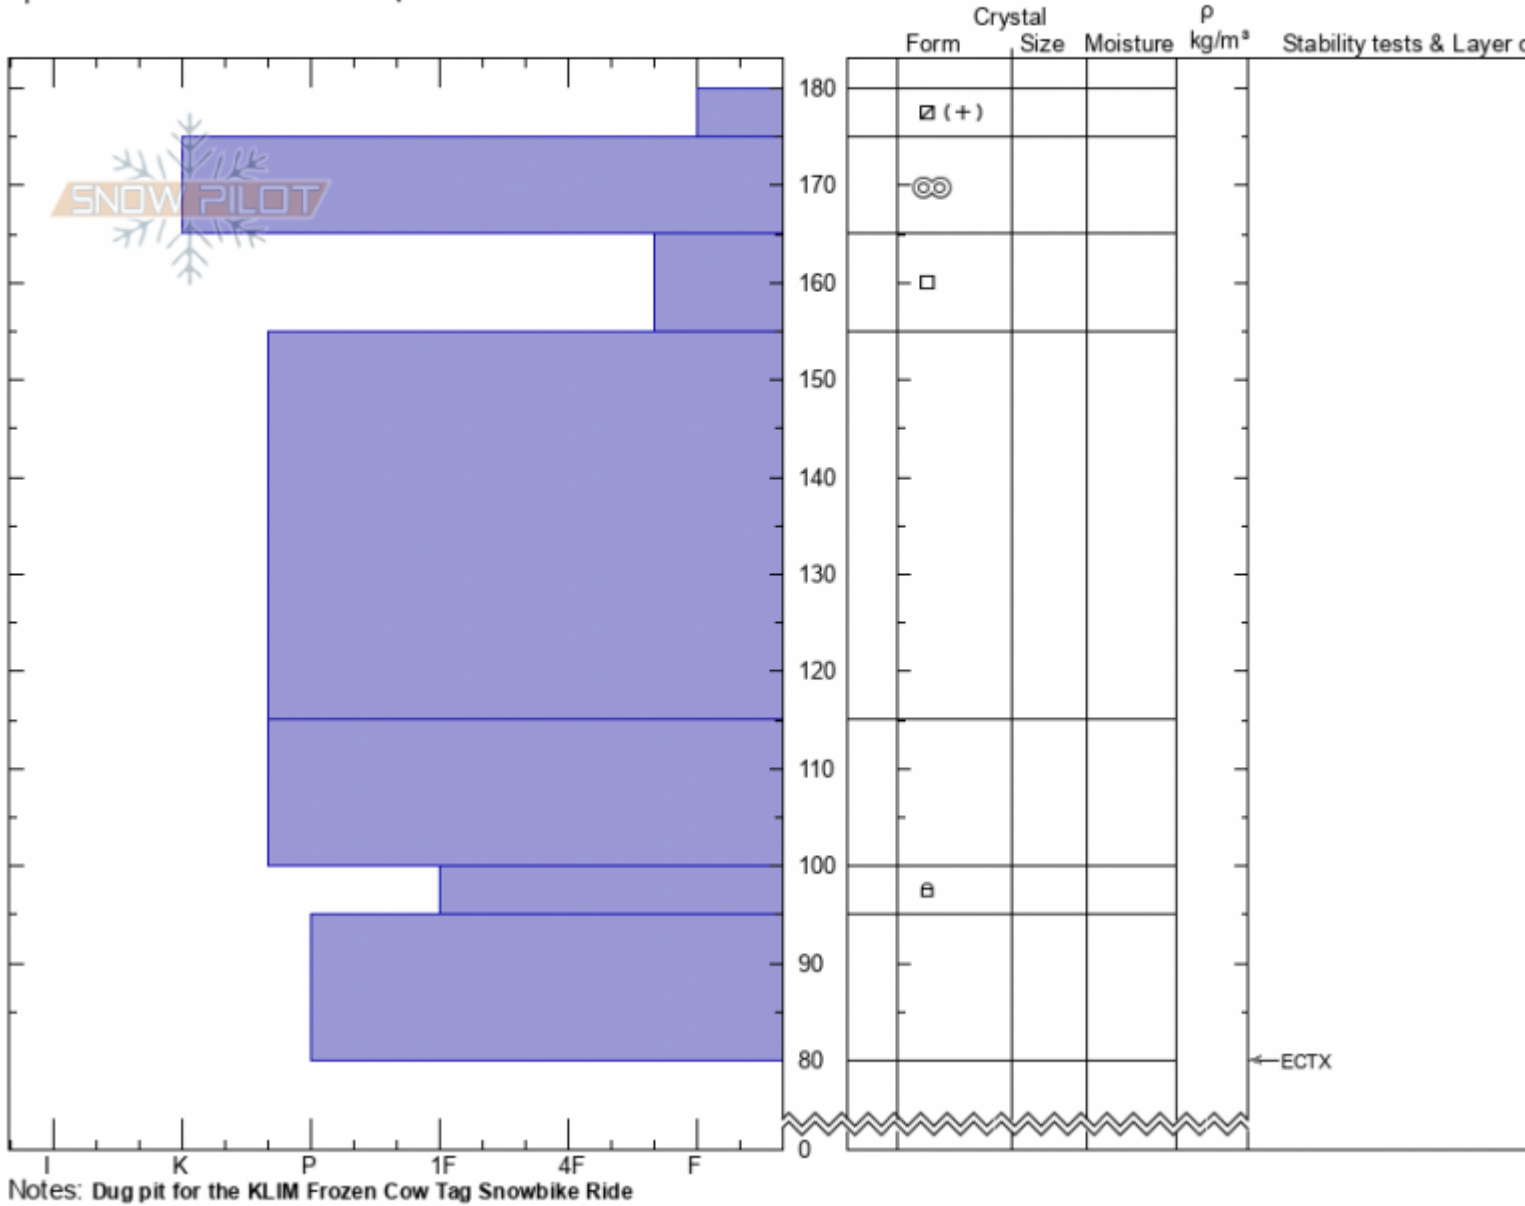

Sawtelle Rd-S Facing
 Centennial Range
 ID
 Elevation: 9040 ft
 Aspect: 200°
 Specifics: Snowmobile tracks on slope

Doug Chabot-Admin
 03/11/2022 - 12:00pm
 Co-ord: 44.55498N, -111.44540W
 Slope Angle: 15°
 Wind Loading: no

Stability: **Very Good**
 Air Temperature: -10°C
 Sky Cover: **SCT**
 Precipitation: **NO**
 Wind:

HS:180 Layer Notes:

Advisory Region
 Island Park
 Longitude
 -111.44W
 Latitude
 44.56N
 Island Park, 2022-03-12