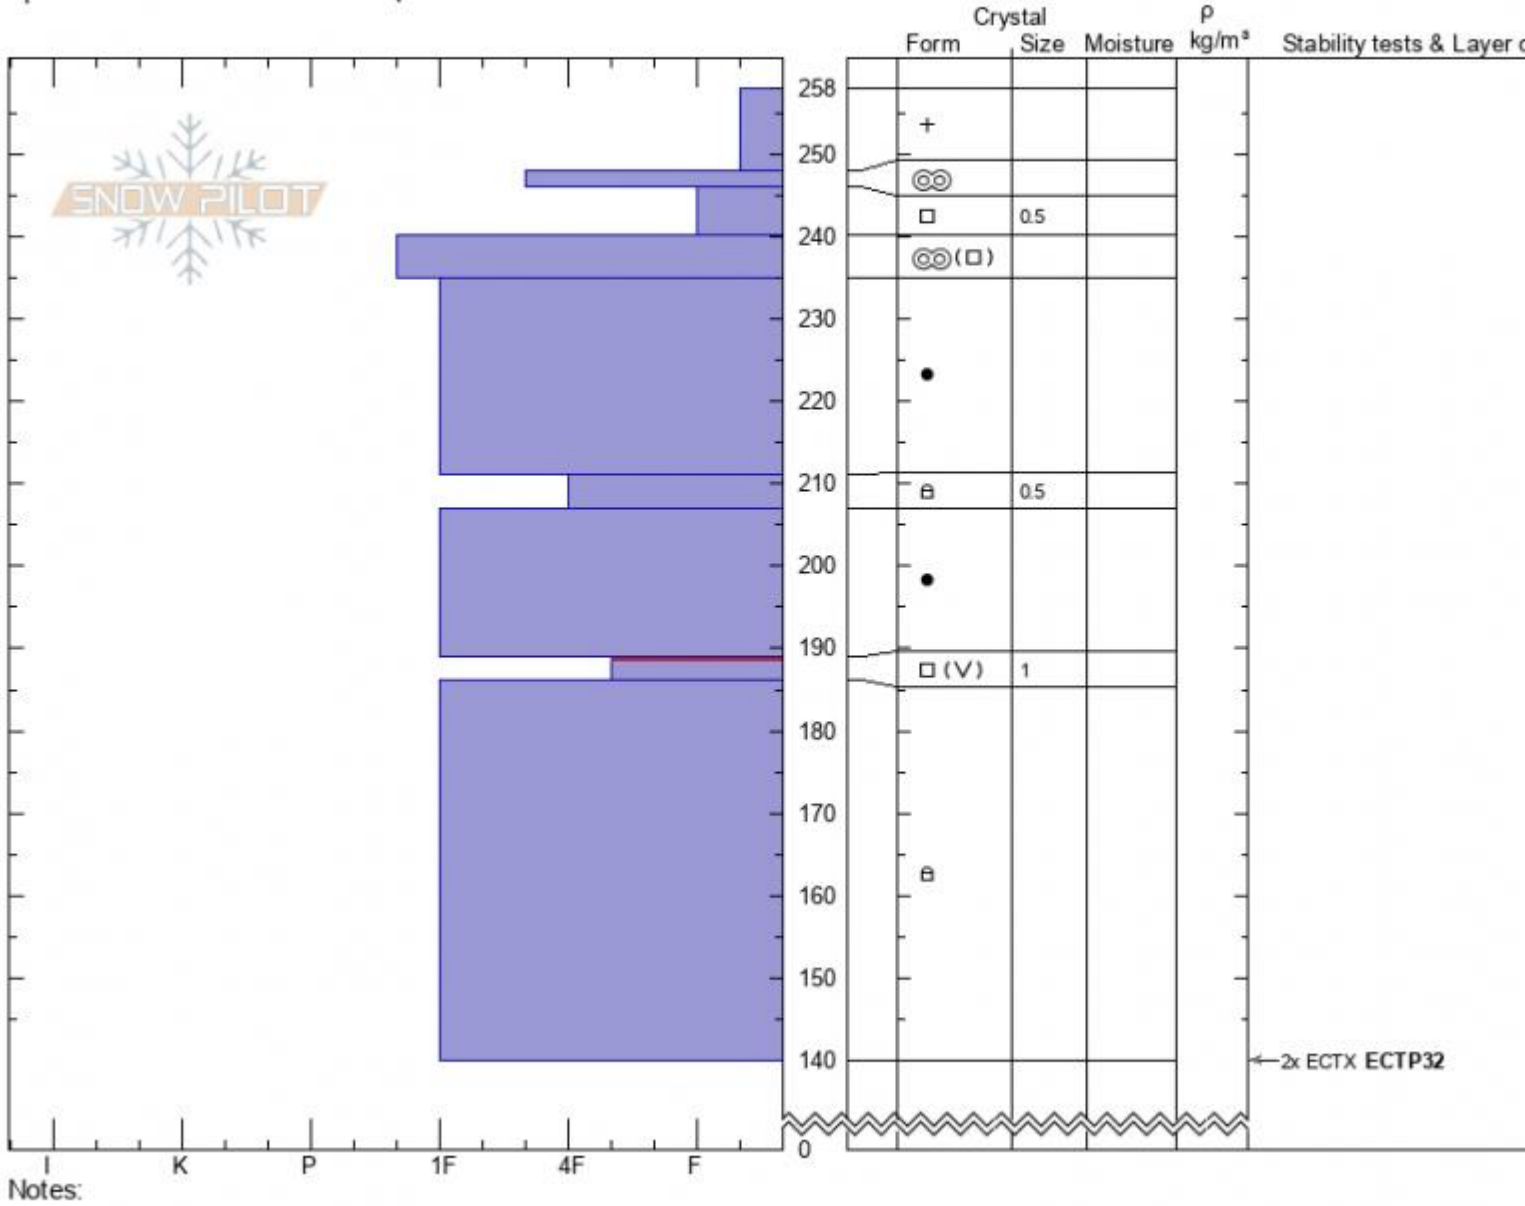

Almost Died
Cooke City
MT
 Elevation: **9500 ft**
 Aspect: **60°**
 Specifics: **Snowmobile tracks on slope**

Ian Hoyer
03/09/2022 - 10:00am
 Co-ord: **45.05053N, -109.93176W**
 Slope Angle: **25°**
 Wind Loading: **previous**

Stability: **Fair**
 Air Temperature:
 Sky Cover: **FEW**
 Precipitation: **NO**
 Wind: **Calm**

HS:258 Layer Notes:
PF:25 189-186cm: **Problematic layer**

Advisory Region
 Cooke City
 Longitude
 -109.95W
 Latitude
 45.06N
 Cooke City, 2022-03-09