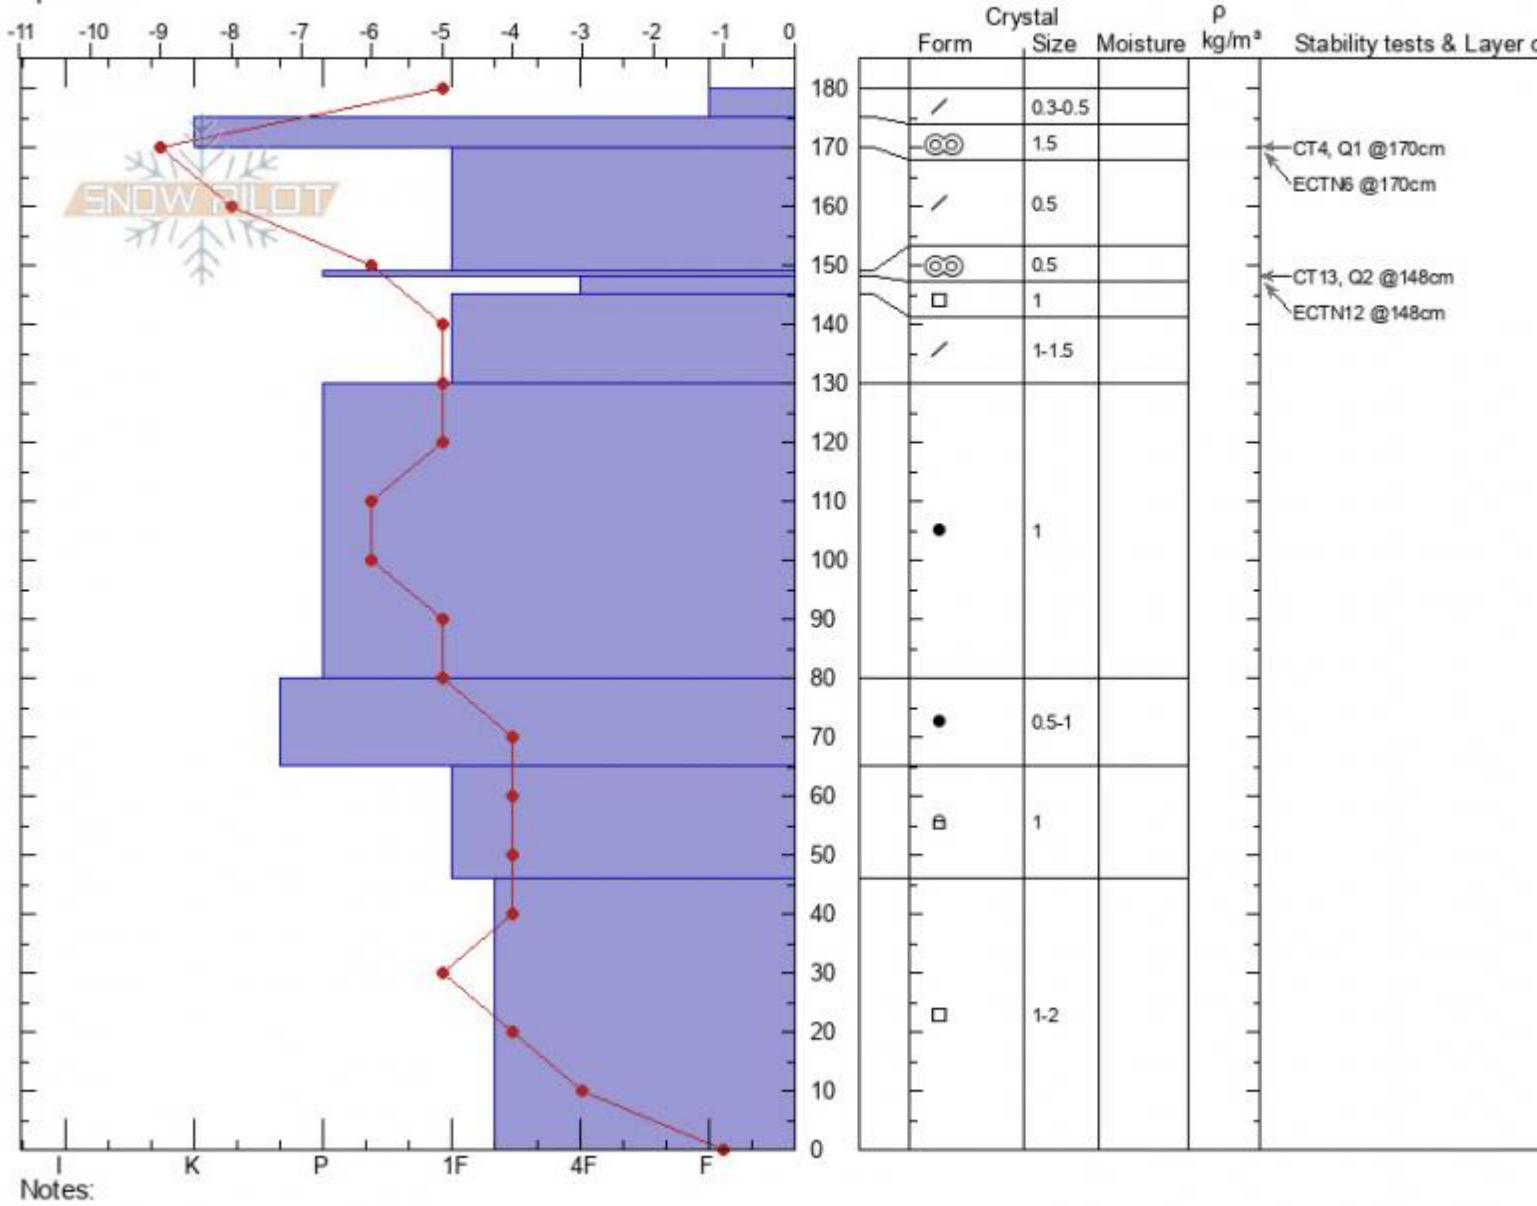

**Cooke City Pit**  
**Beartooths**  
**MT**  
 Elevation: **8591 ft**  
 Aspect: **S**  
 Specifics:

**Michael Murray**  
**03/06/2022 - 11:13am**  
 Co-ord: **45.03381N, -109.96656W**  
 Slope Angle: **22°**  
 Wind Loading:

Stability:  
 Air Temperature: **-6°C**  
 Sky Cover: **BKN**  
 Precipitation: **NO**  
 Wind: **N Calm**

HS: **180** Layer Notes:  
 PF: **15** 148-145cm: **Problematic layer**  
 PS: **2**

Advisory Region  
 Cooke City  
 Longitude  
 -109.98W  
 Latitude  
 45.03N  
 Cooke City, 2022-03-06