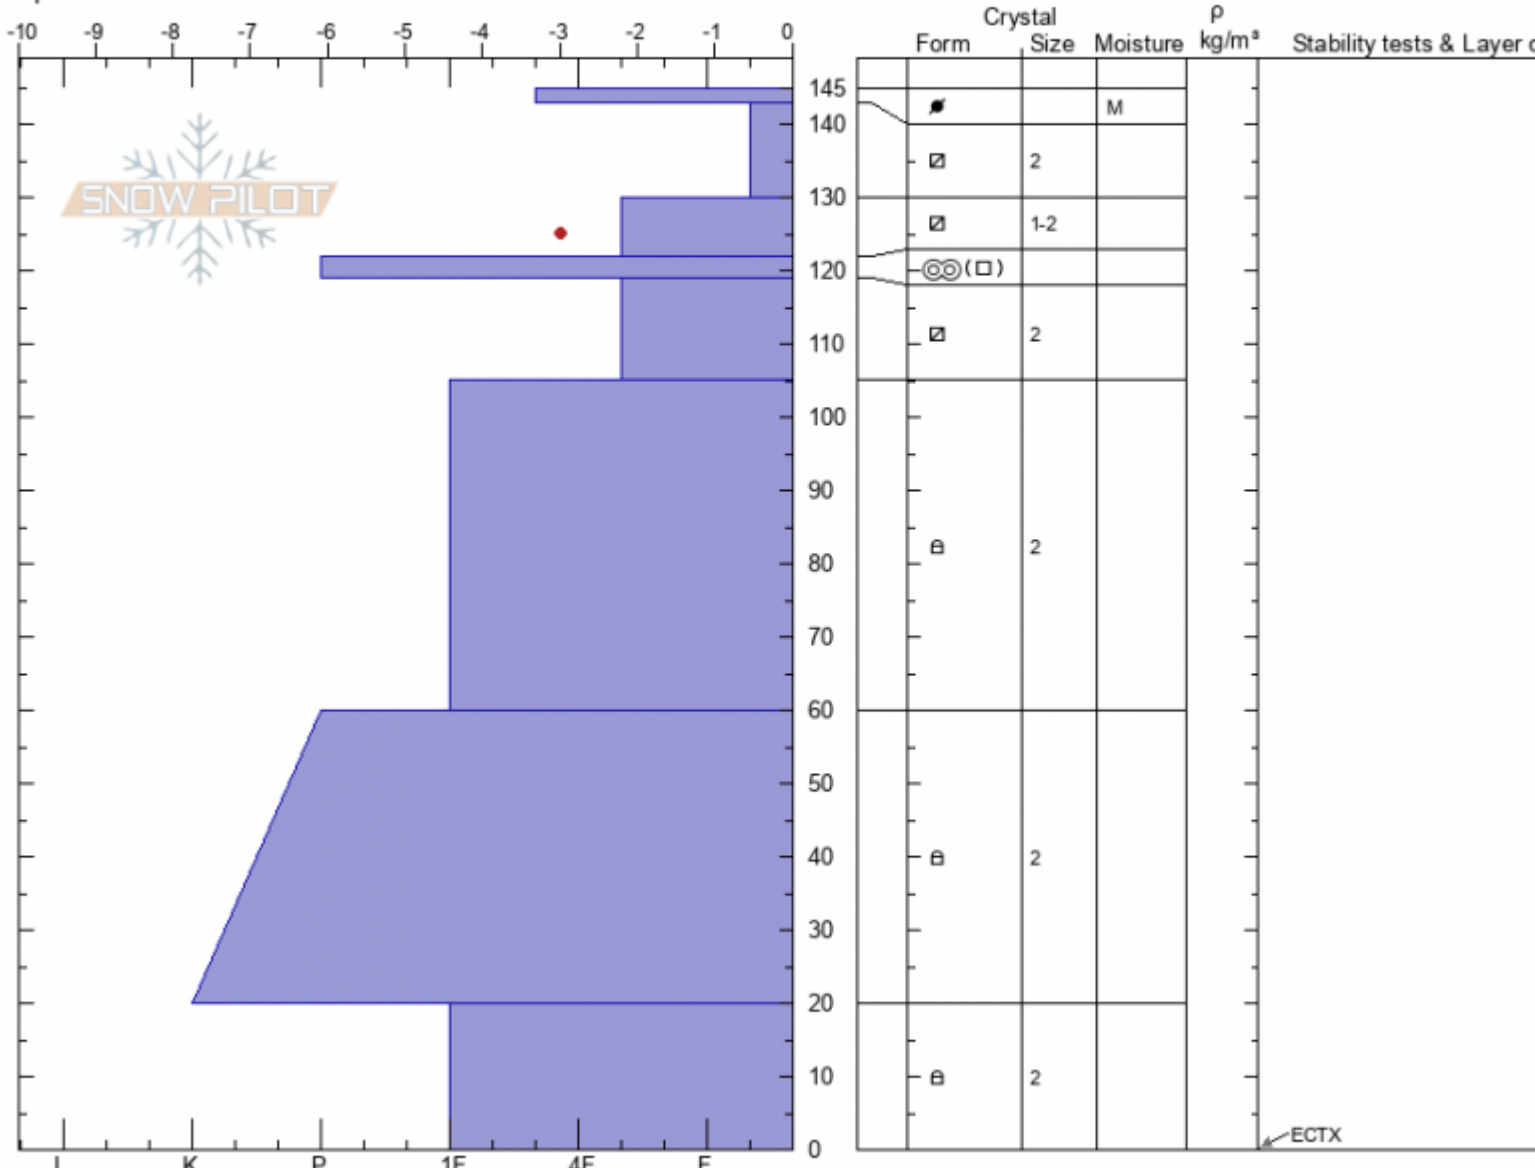

Marge
Lionhead Range
MT
Elevation: 9032 ft
Aspect: 65°
Specifics:

Doug Chabot-Admin
03/03/2022 - 9:00am
Co-ord: 44.71666N, -111.31885W
Slope Angle: 32°
Wind Loading: previous

Stability: Good
Air Temperature: 0°C
Sky Cover: CLR
Precipitation: NO
Wind: Calm

HS:145 Layer Notes:

Notes: An east wind 2 weeks ago may have eroded away some depth.
20 cm deep temperature is -3C.

Advisory Region
Lionhead Range
Longitude
-111.32W
Latitude
44.71N
Lionhead Range, 2022-03-03