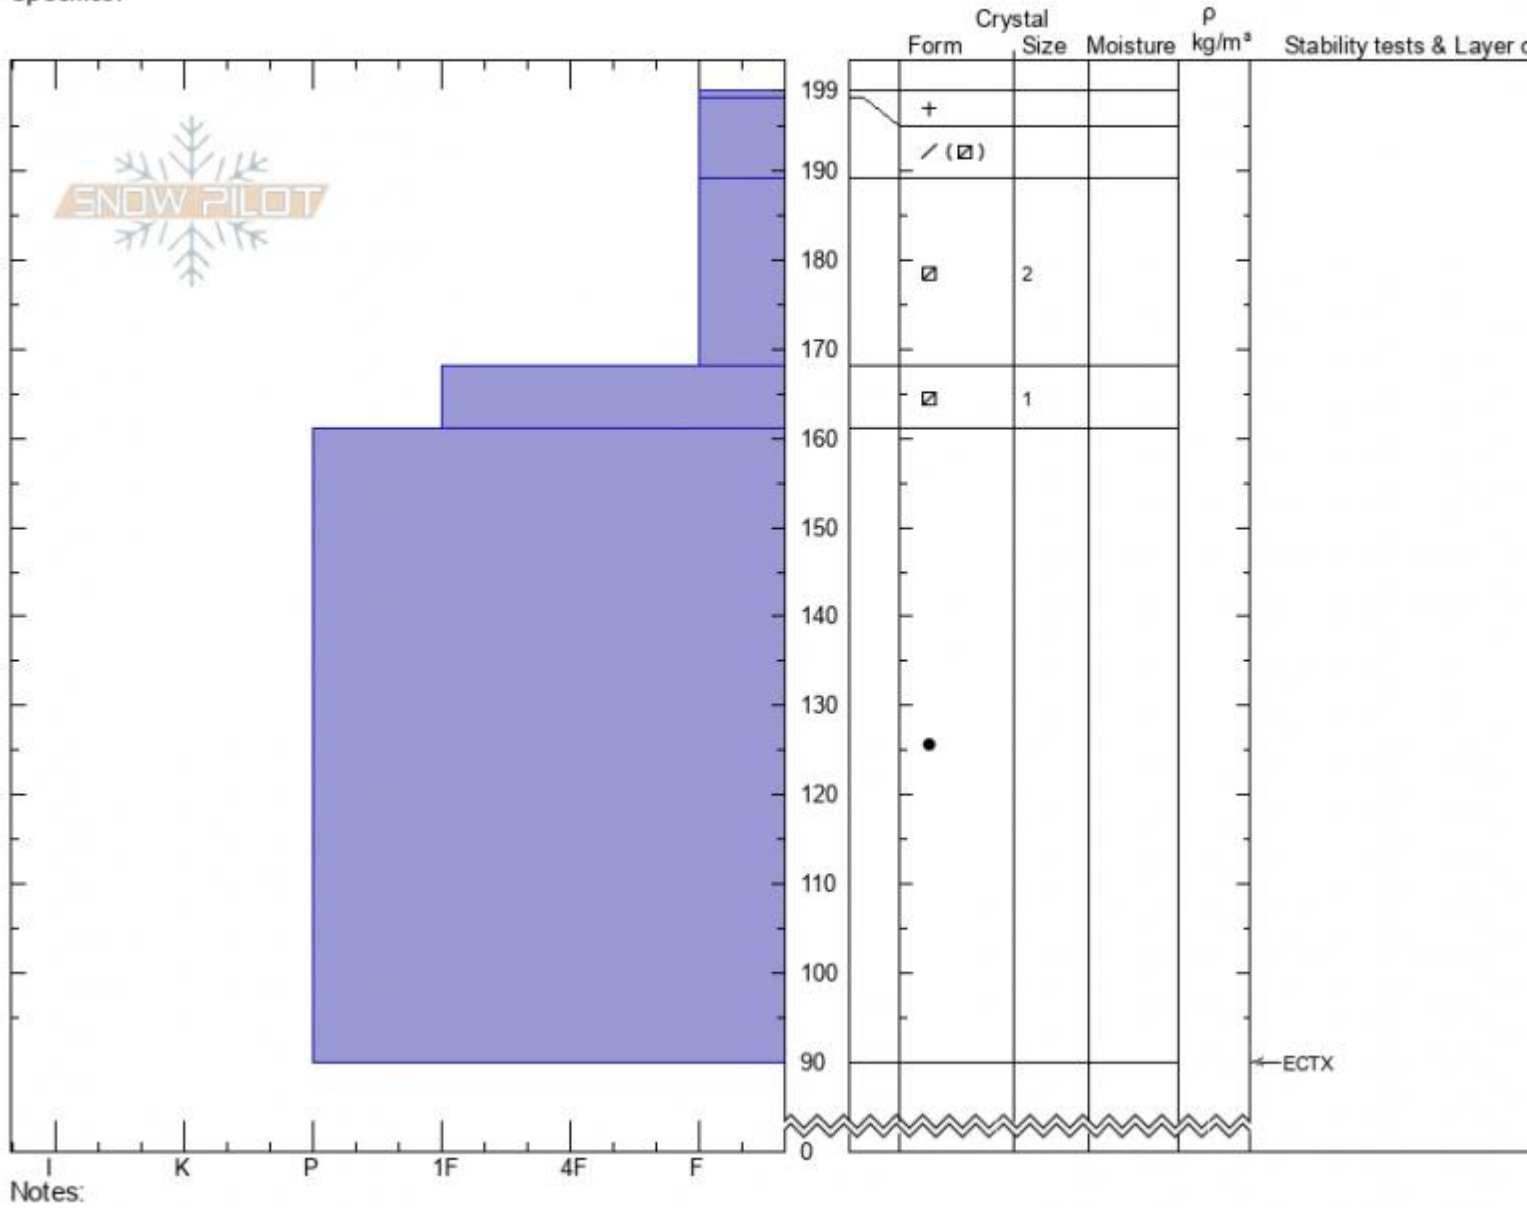

Sawtelle Road E-Facing  
 Centennial Range  
 ID  
 Elevation: 8965 ft  
 Aspect: 70°  
 Specifics:

Dave Zinn  
 02/24/2022 - 11:20am  
 Co-ord: 44.55332N, -111.44514W  
 Slope Angle: 20°  
 Wind Loading: previous

Stability: Very Good  
 Air Temperature: -17°C  
 Sky Cover: OVC  
 Precipitation: NO  
 Wind: Calm

HS:199  
 PF: 30  
 Layer Notes: 189-168cm: Problematic layer

Advisory Region  
 Island Park  
 Longitude  
 -111.44W  
 Latitude  
 44.56N  
 Island Park, 2022-02-24