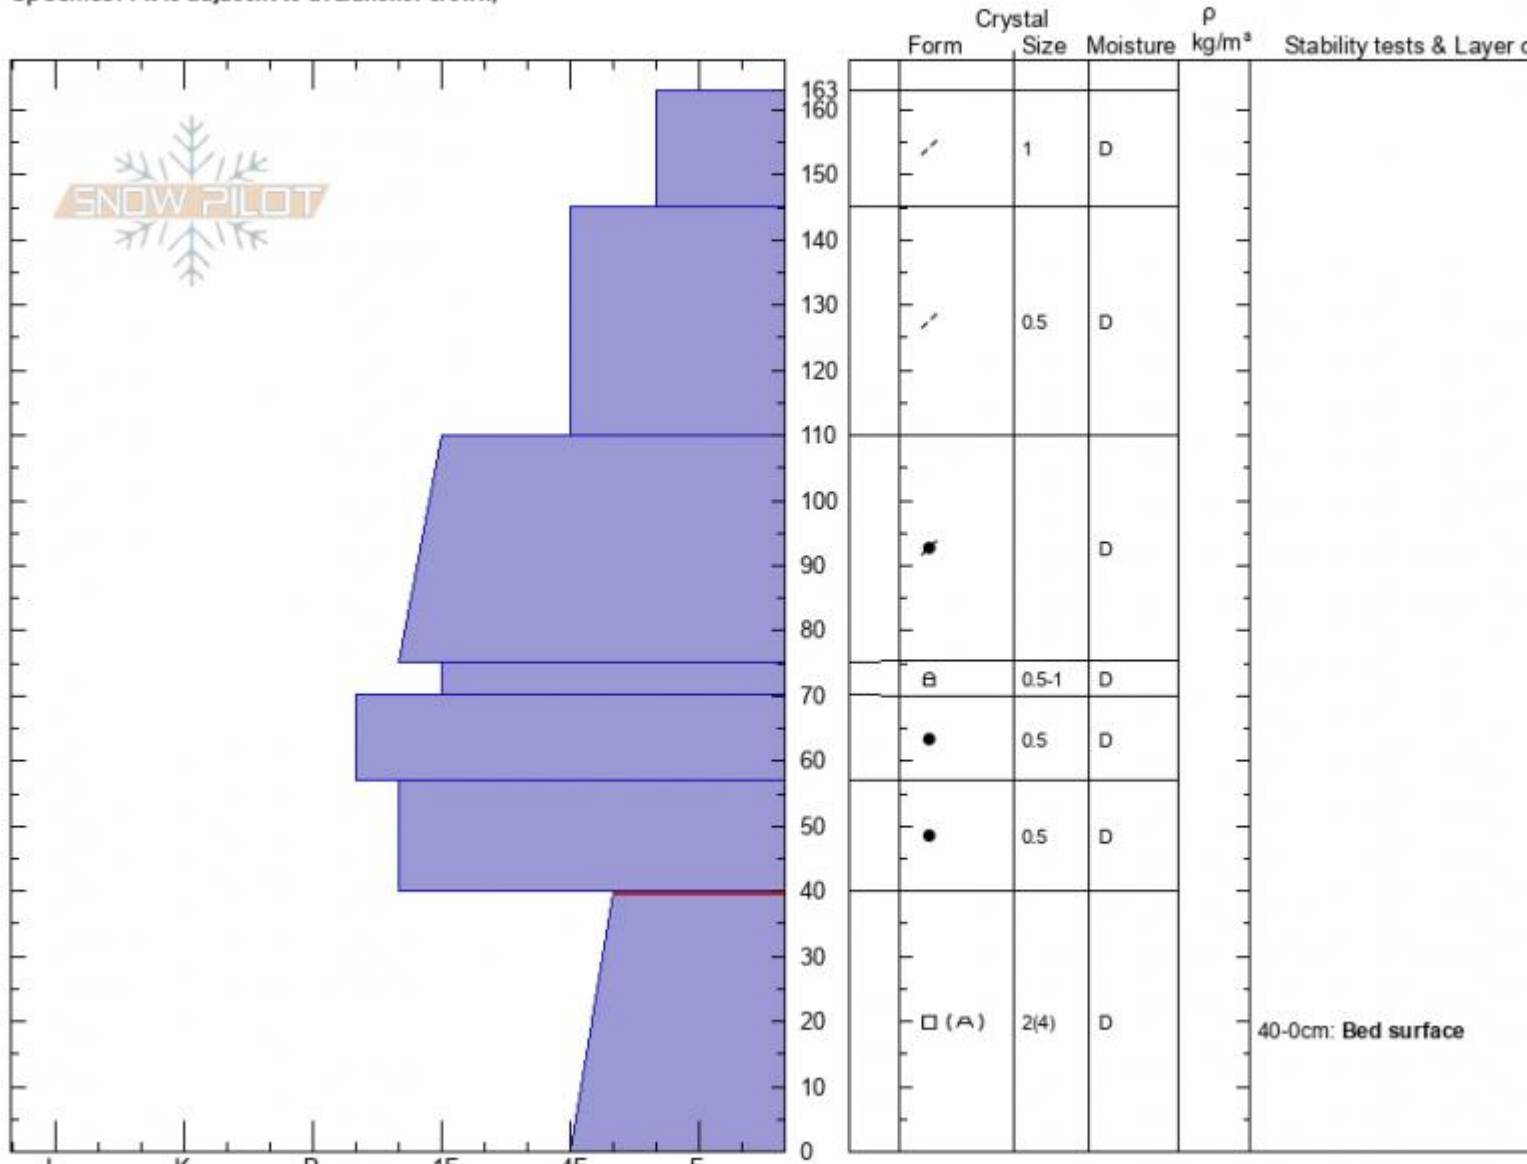

Scotch Bonnet Crown
 Beartooths
 MT
 Elevation: 10000 ft
 Aspect: 130°
 Specifics: Pit is adjacent to avalanche: crown;

Doug Chabot-Admin
 12/28/2021 - 9:55am
 Co-ord: 45.07147N, -109.94407W
 Slope Angle: 33°
 Wind Loading: previous

Stability: **Poor**
 Air Temperature: **-23°C**
 Sky Cover: **OVC**
 Precipitation: **NO**
 Wind: **SW Moderate**

HS:163
 Layer Notes:
 40-0cm: **Bed surface**
 40-0cm: **Problematic layer**

Notes: This pit was dug in the crown of the avalanche that killed 2 snowmobilers on December 27, 2021.

Advisory Region
 Cooke City
 Longitude
 -109.95W
 Latitude
 45.06N

Avalanche Details: [Double Avalanche Fatality, Scotch Bonnet Mountain](#)
 Cooke City, 2021-12-29