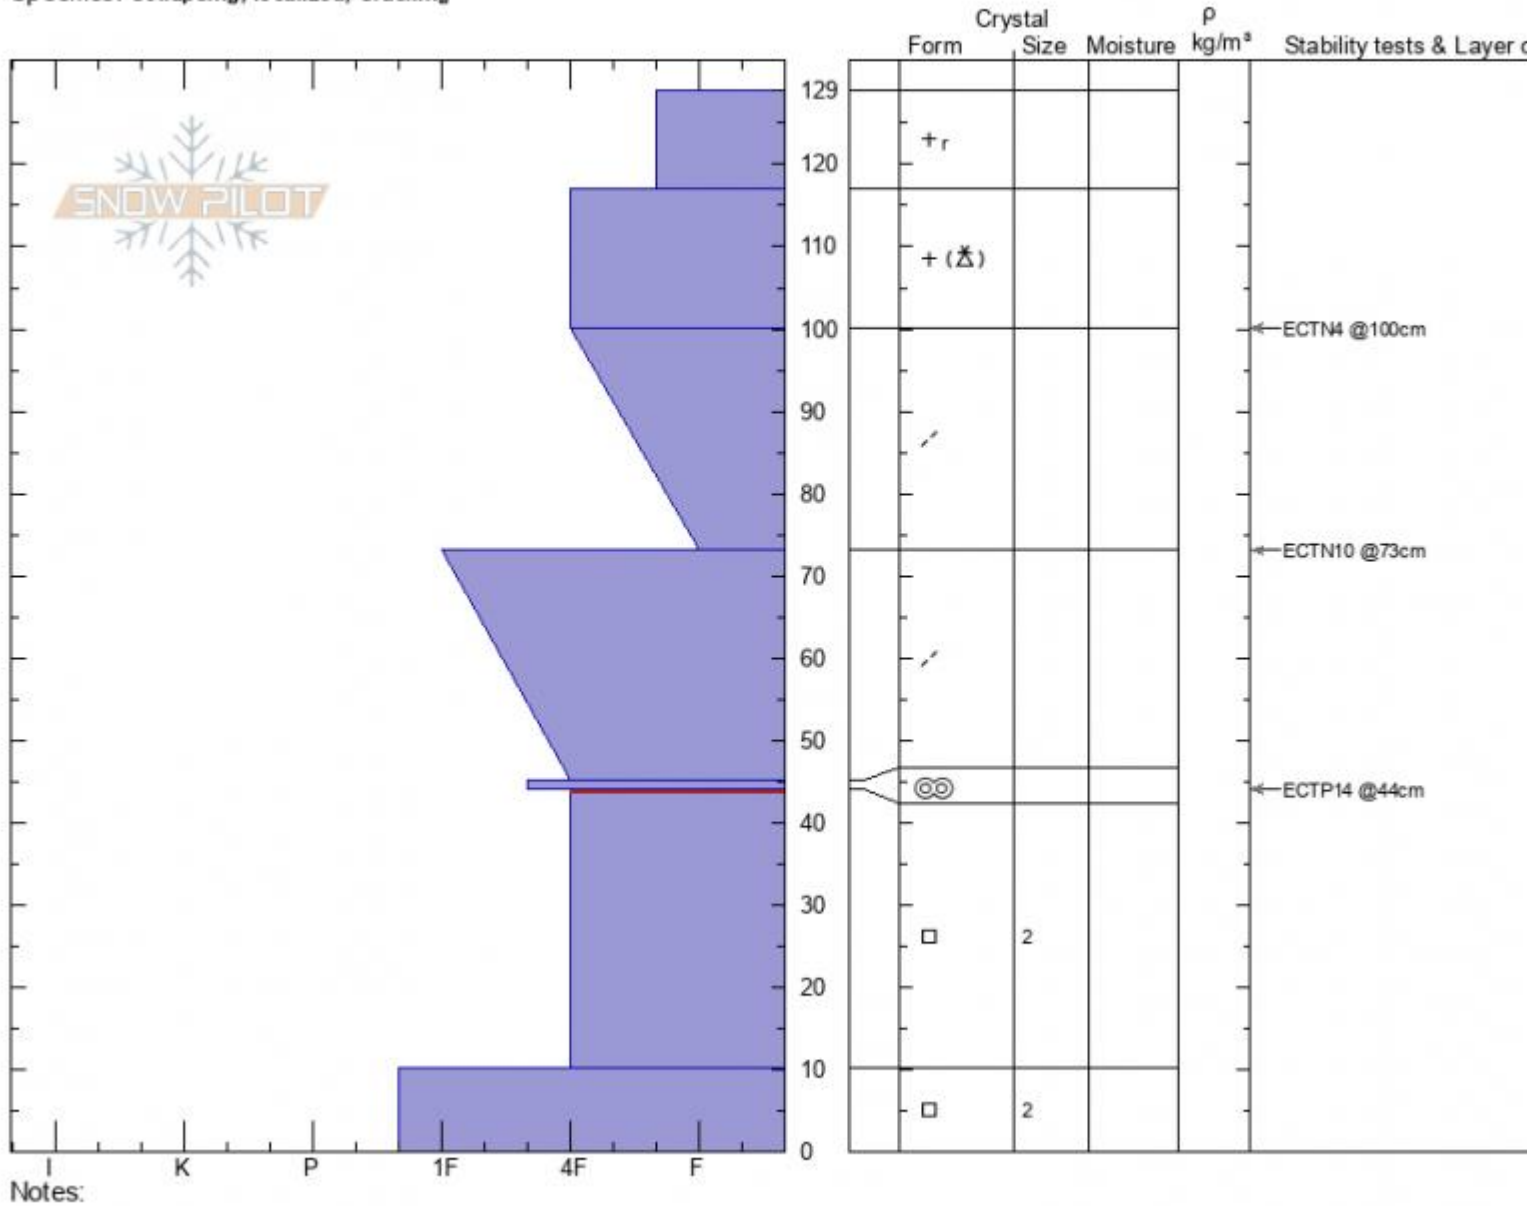

**Lionhead Ridge**  
**Lionhead Range**  
**MT**  
 Elevation: **8706 ft**  
 Aspect: **30°**  
 Specifics: **Collapsing, localized; Cracking**

**Dave Zinn**  
**12/12/2021 - 1:00pm**  
 Co-ord: **44.70836N, -111.30755W**  
 Slope Angle: **25°**  
 Wind Loading: **yes**

Stability: **Poor**  
 Air Temperature:  
 Sky Cover: **OVC**  
 Precipitation: **S-1**  
 Wind: **SW Strong**

HS: **129** Layer Notes:  
 PF: **100** 44-10cm: **Problematic layer**  
 PS: **15**

Advisory Region  
 Lionhead Range  
 Longitude  
 -111.32W  
 Latitude  
 44.71N  
**Avalanche Details: [Collapse/ Cracking Lionhead Ridge](#)**  
 Lionhead Range, 2021-12-12