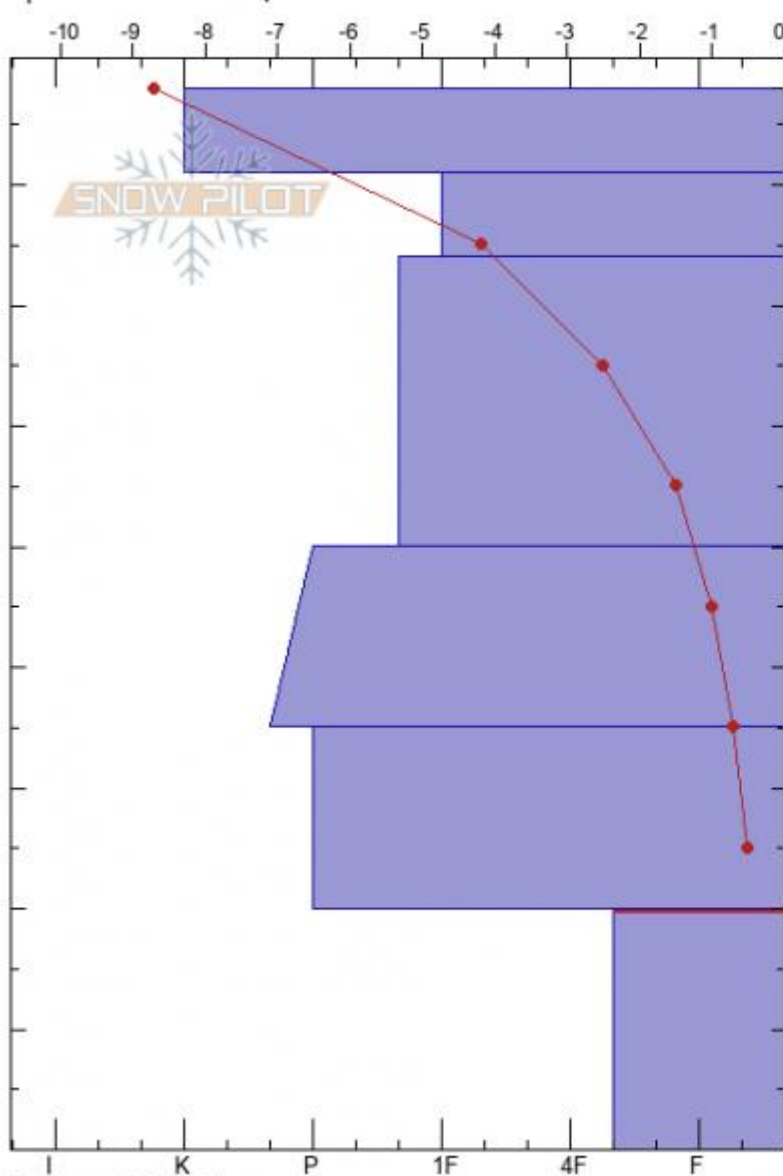

**Beehive Basin**  
**Madison Range-N**  
**MT**  
 Elevation: **8542 ft**  
 Aspect: **SW**  
 Specifics: **We skied slope**

**Zach Keskinen**  
**04/01/2021 - 10:45am**  
 Co-ord: **45.32256N, -111.38968W**  
 Slope Angle: **32°**  
 Wind Loading: **no**

Stability: **very\_good**  
 Air Temperature: **0.5°C**  
 Sky Cover: **CLR**  
 Precipitation: **NO**  
 Wind: **Calm**

HS: **88**    Layer Notes:  
 PF: **5**    20-0cm: **Problematic layer**

Form	Crystal Size	Moisture	$\rho$ kg/m <sup>3</sup>	Stability tests & Layer c
⊙		D		
●	1	D		
○		D		
●	1	D		
○		D		
○ (B)	24	M		