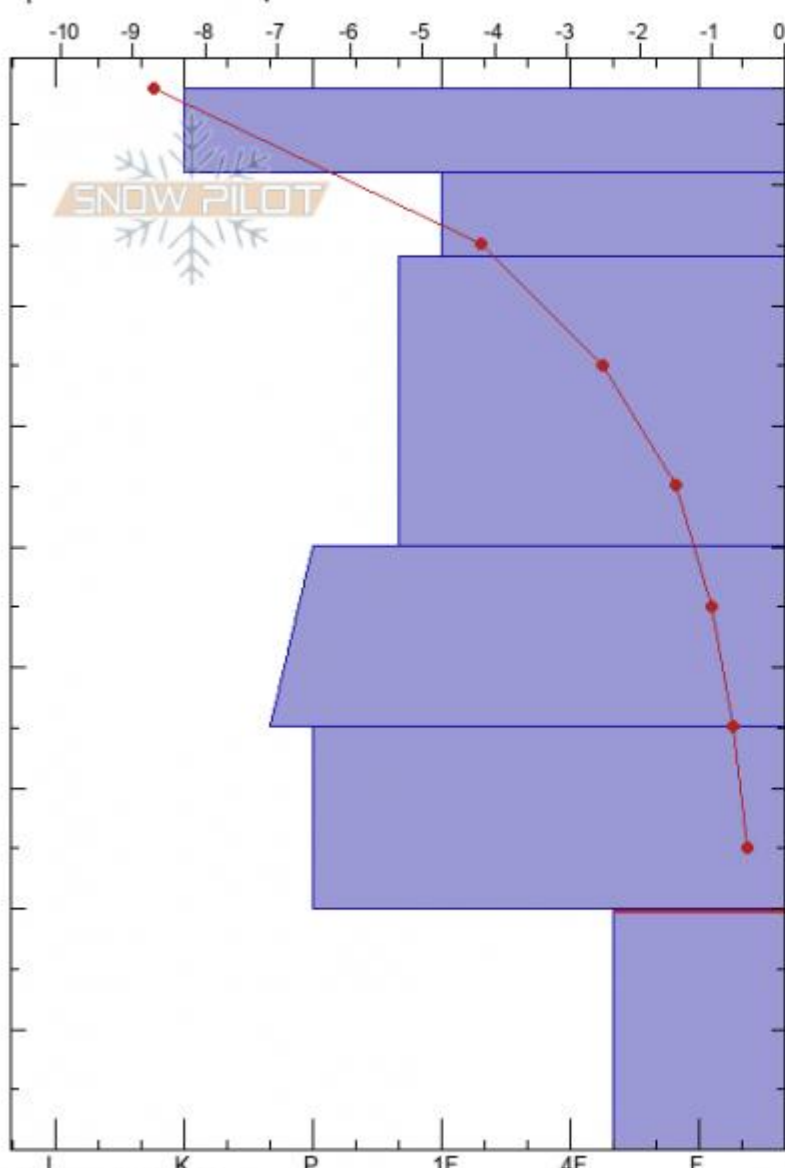

Beehive Basin
Madison Range-N
MT
 Elevation: **8542 ft**
 Aspect: **SW**
 Specifics: **We skied slope**

Zach Keskinen
04/01/2021 - 10:45am
 Co-ord: **45.32256N, -111.38968W**
 Slope Angle: **32°**
 Wind Loading: **no**

Stability: **very_good**
 Air Temperature: **0.5°C**
 Sky Cover: **CLR**
 Precipitation: **NO**
 Wind: **Calm**

HS: **88** Layer Notes:
 PF: **5** 20-0cm: **Problematic layer**

| Form | Crystal Size | Moisture | ρ kg/m ³ | Stability tests & Layer c |
|-------|--------------|----------|--------------------------|---------------------------|
| ⊙ | | D | | |
| ● | 1 | D | | |
| ○ | | D | | |
| ● | 1 | D | | |
| ○ | | D | | |
| ○ (B) | 24 | M | | |