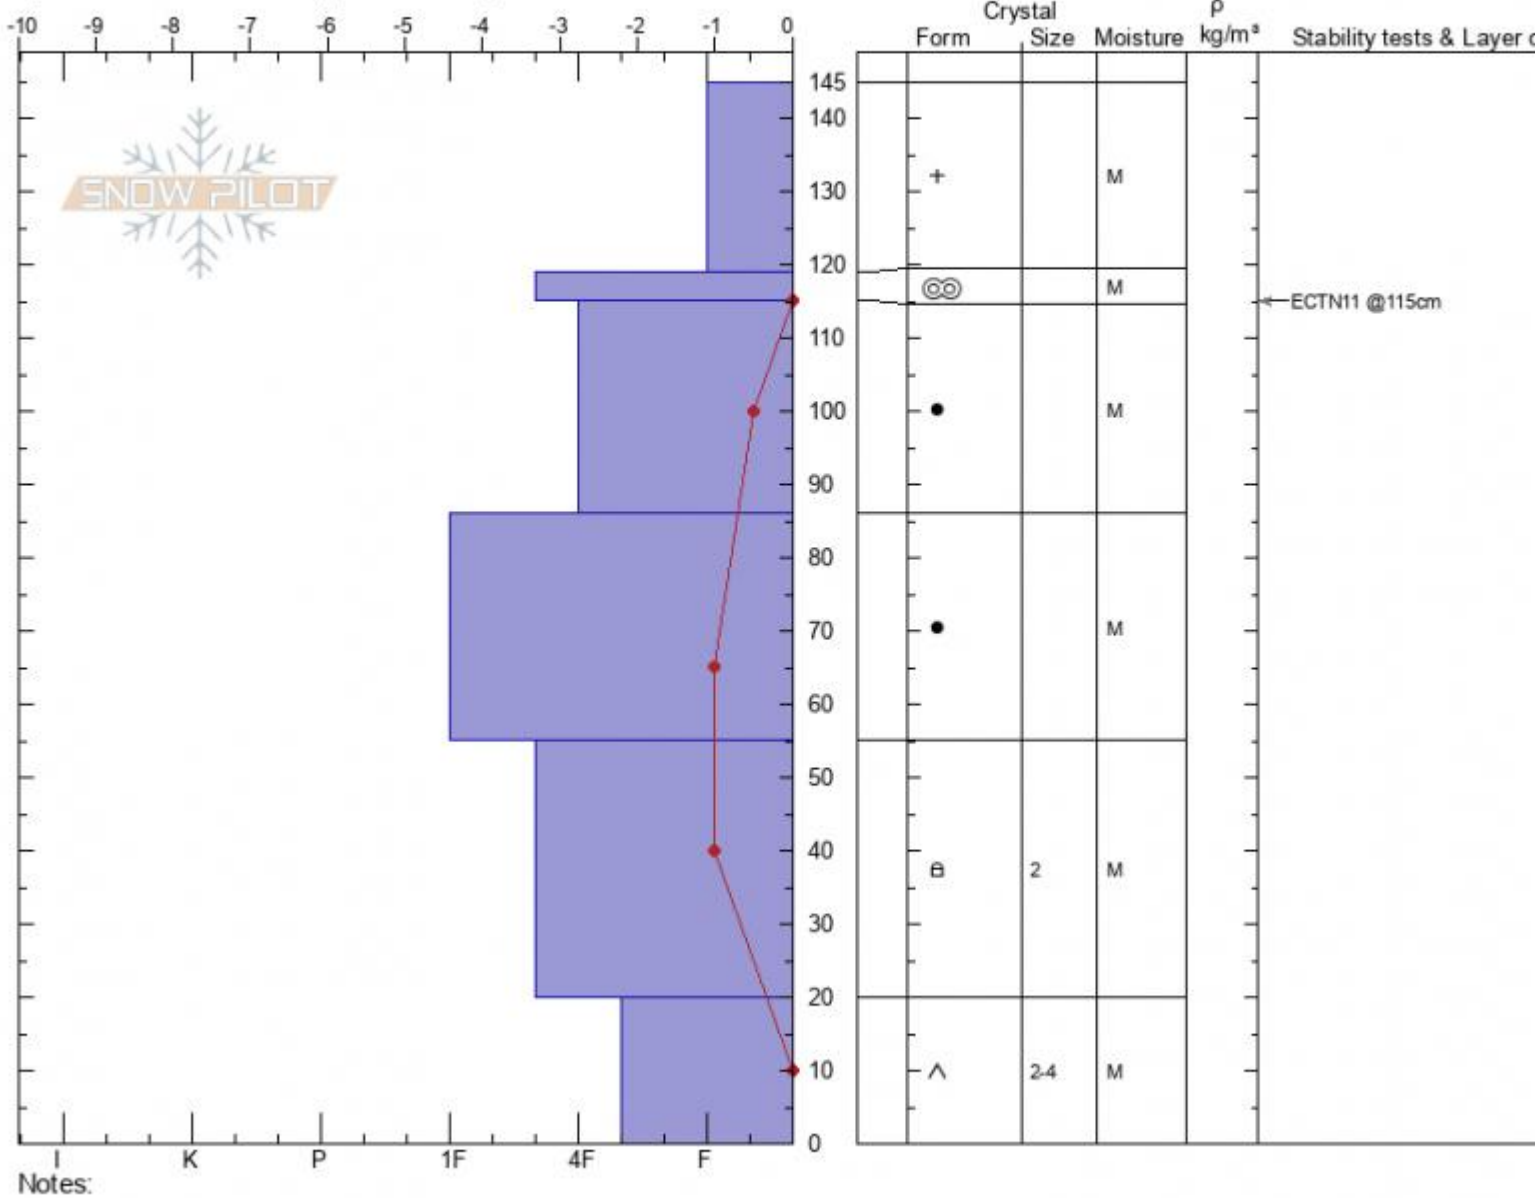

**Bacon Rind**  
**Madison Range-S**  
**MT**  
 Elevation: **8800 ft**  
 Aspect: **85°**  
 Specifics: **Ski tracks on slope; We skied slope**

**Ian Hoyer**  
**03/20/2021 - 12:00pm**  
 Co-ord: **44.96000N, -111.09923W**  
 Slope Angle: **27°**  
 Wind Loading: **no**

Stability: **fair**  
 Air Temperature: **2°C**  
 Sky Cover: **OVC**  
 Precipitation: **S-1**  
 Wind: **Calm**

HS: **145** Layer Notes:  
 20-0cm: **Problematic layer**

Advisory Region  
 Southern Madison  
 Longitude  
 -111.10W  
 Latitude  
 44.96N  
 Southern Madison, 2021-03-20