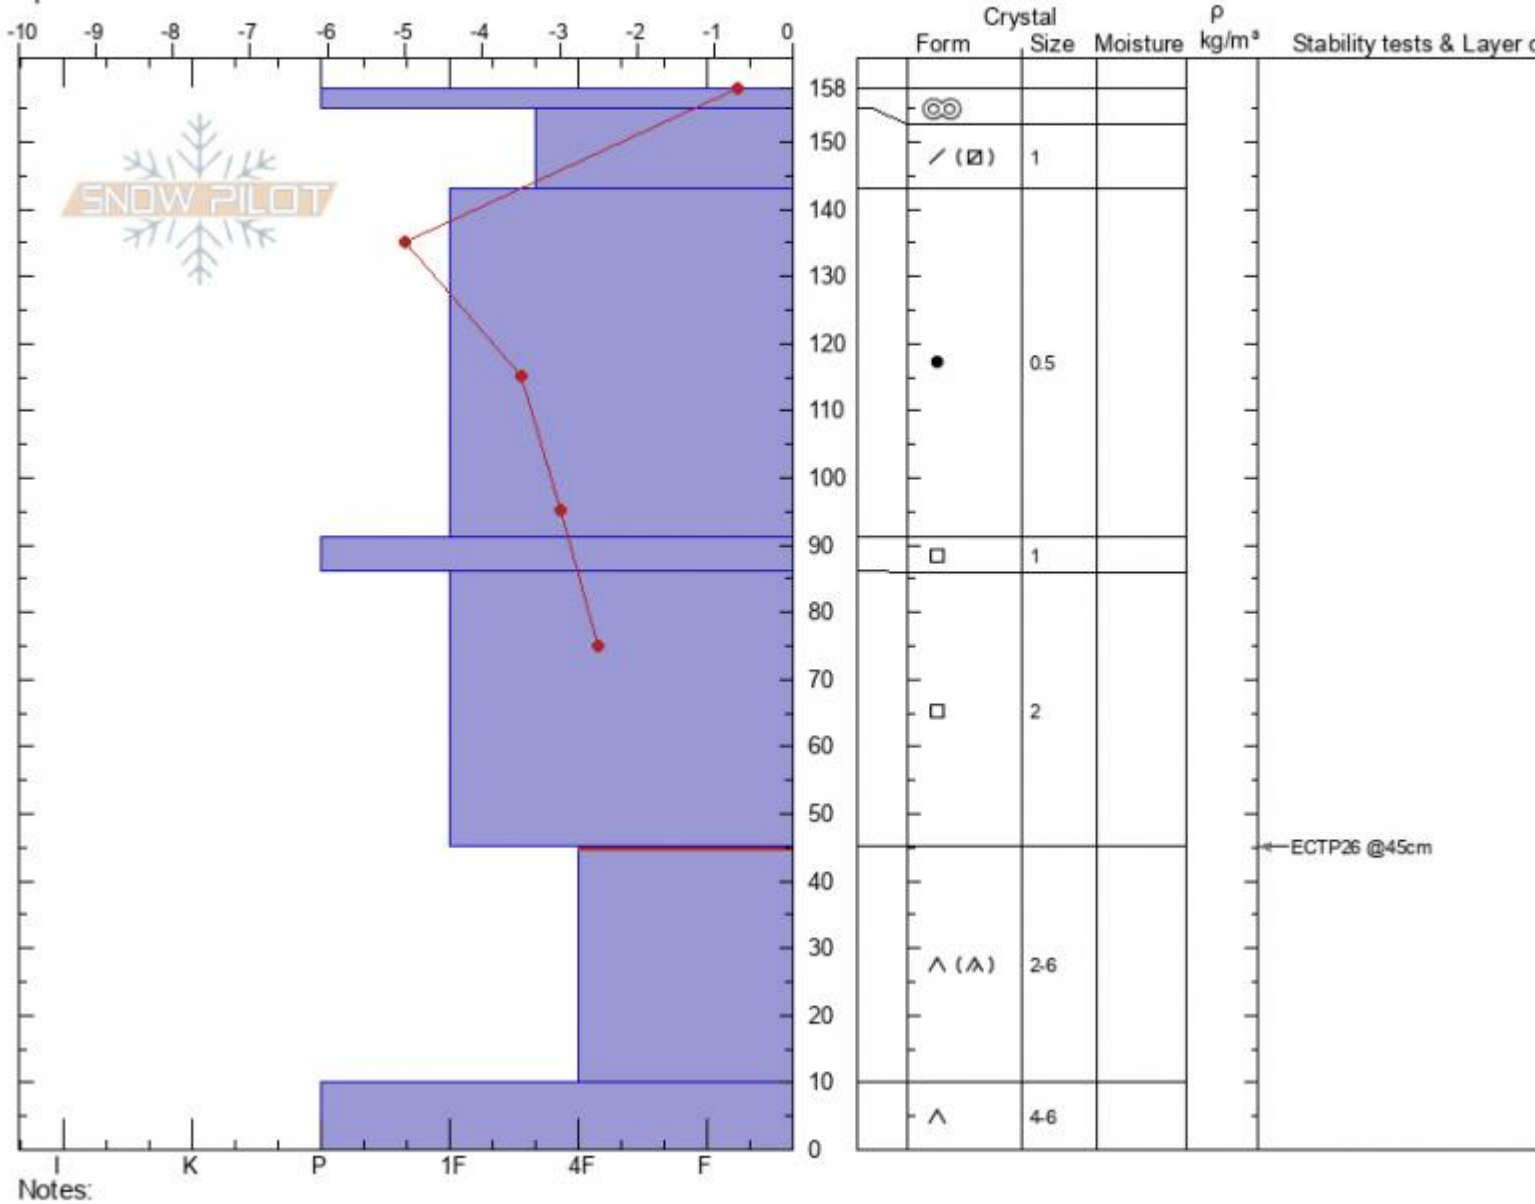

Lightning Ridge
 Madison Range-S
 MT
 Elevation: 9000 ft
 Aspect: 90°
 Specifics:

Dave Zinn
 03/17/2021 - 1:00pm
 Co-ord: 44.97727N, -111.37205W
 Slope Angle: 30°
 Wind Loading: no

Stability: good
 Air Temperature: -0.7°C
 Sky Cover: CLR
 Precipitation: NO
 Wind: SW Light Breeze

HS: 158
 PF: 15
 PS: 5
 Layer Notes: 45-10cm: Problematic layer

Notes:
 Advisory Region
 Southern Madison
 Longitude
 -111.27W
 Latitude
 45.06N
 Southern Madison, 2021-03-17