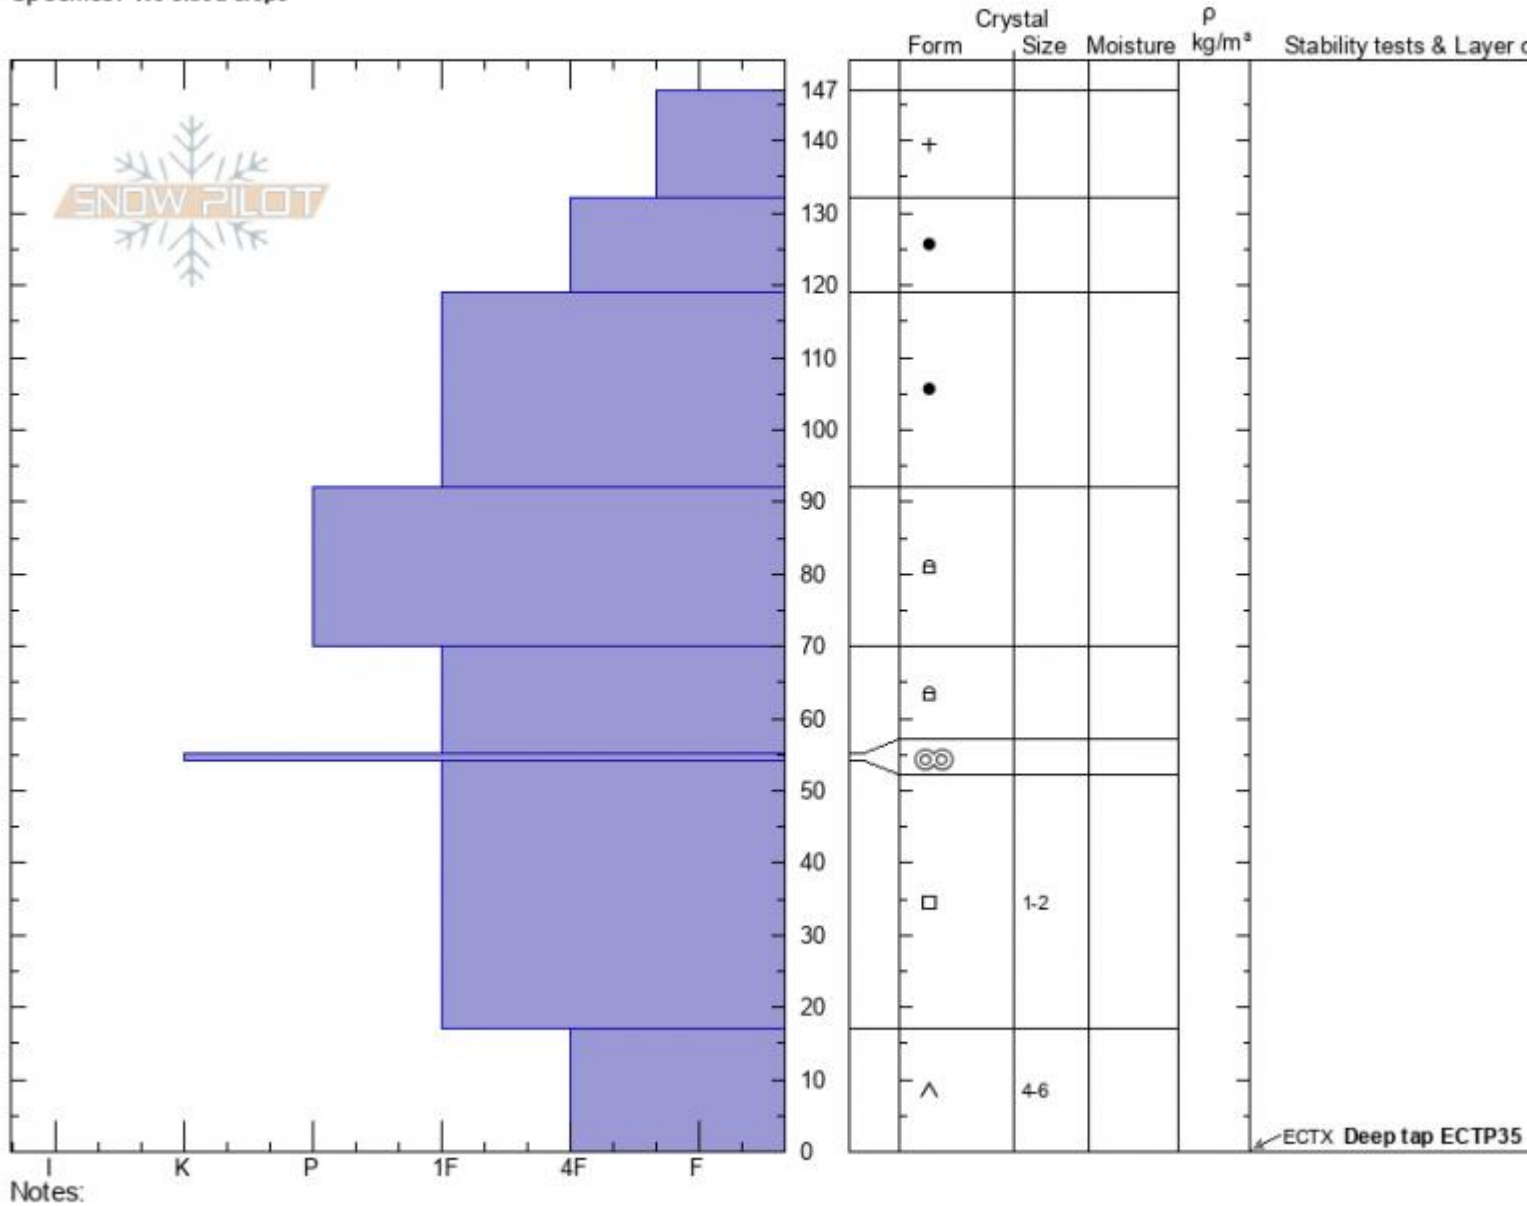

Flathead Pass S.
 Bridger Range
 MT
 Elevation: 8300 ft
 Aspect: 90°
 Specifics: We skied slope

Ian Hoyer
 03/09/2021 - 1:00pm
 Co-ord: 45.94779N, -110.98929W
 Slope Angle: 27°
 Wind Loading: no

Stability: good
 Air Temperature:
 Sky Cover: SCT
 Precipitation: NO
 Wind: Calm

HS: 147 Layer Notes:
 17-0cm: Problematic layer

Advisory Region
 Bridger Range
 Longitude
 -111.02W
 Latitude
 45.97N
 Bridger Range, 2021-03-10