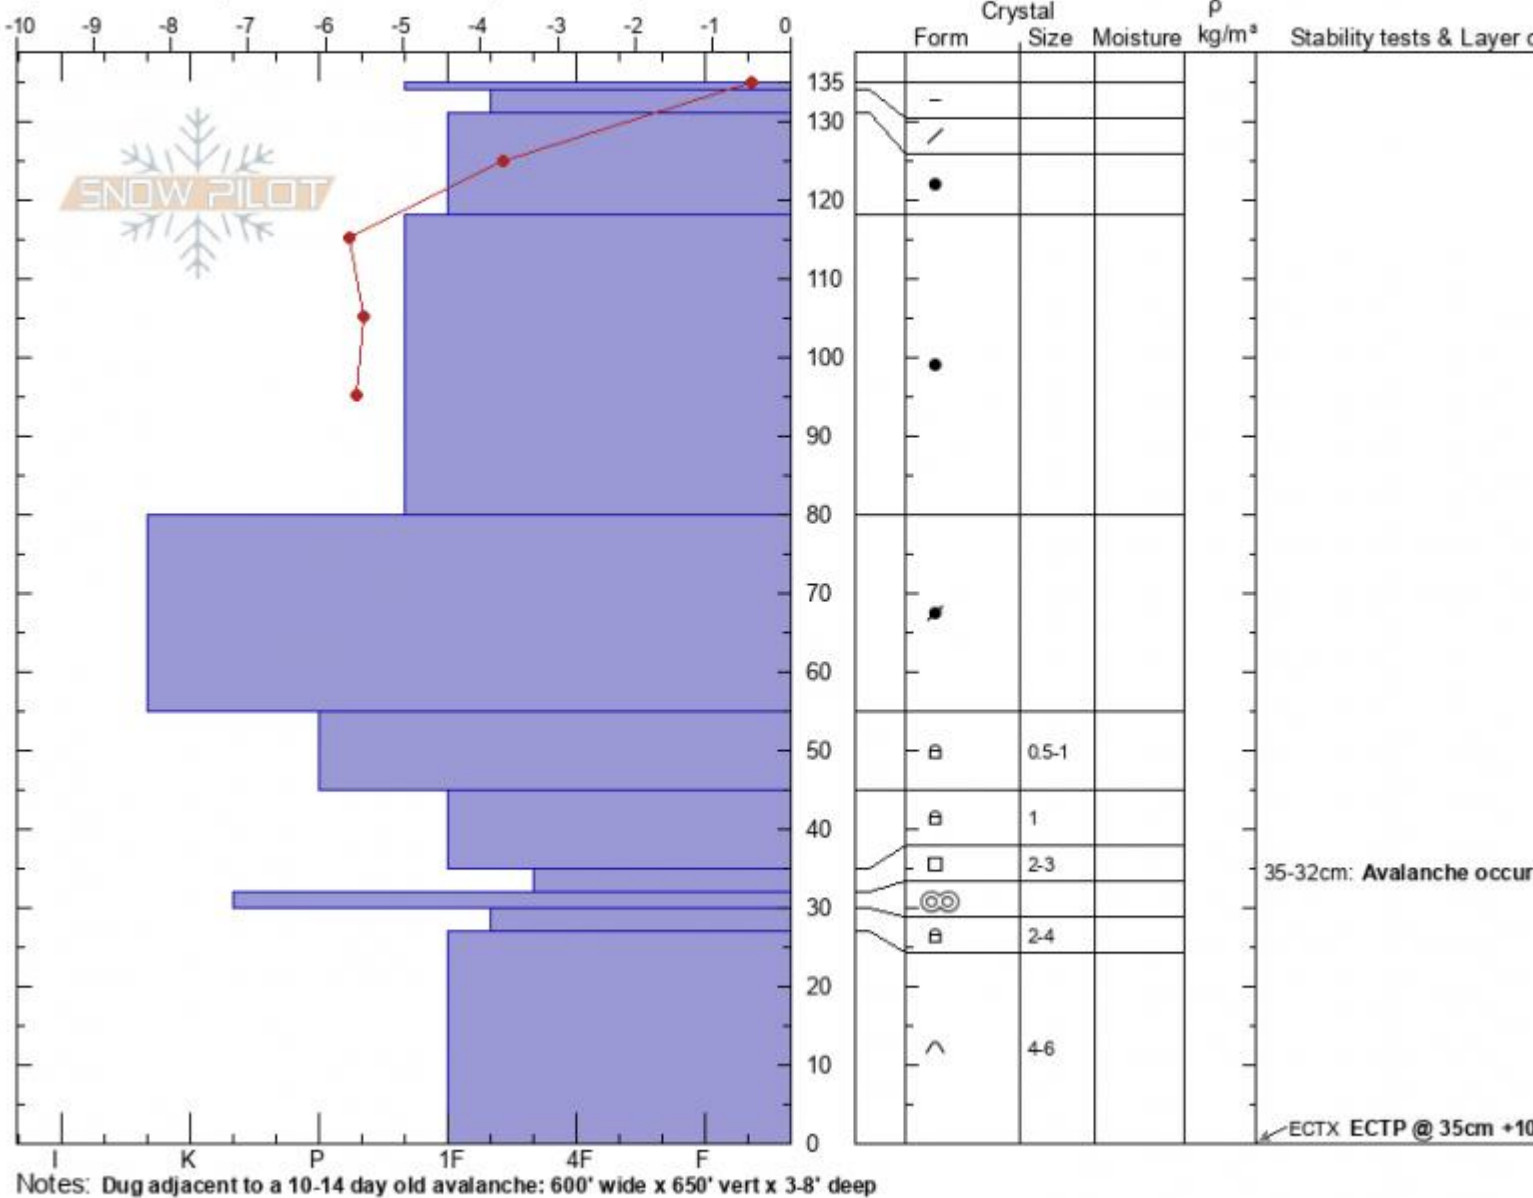

Arden Profile
Gallatin Range-N
MT
 Elevation: **10022 ft**
 Aspect: **130°**
 Specifics: Pit is adjacent to avalanche: flank; We skied slope

Dave Zinn
03/07/2021 - 1:15am
 Co-ord: **45.41242N, -110.98846W**
 Slope Angle: **35°**
 Wind Loading: **previous**

Stability: **good**
 Air Temperature: **-3°C**
 Sky Cover: **FEW**
 Precipitation: **NO**
 Wind: **W Light Breeze**

HS: **135** Layer Notes:
 35-32cm: **Avalanche occurred**

Advisory Region
 Northern Gallatin
 Longitude
 -110.97W
 Latitude
 45.42N

Avalanche Details: [Two large deep slabs near Maid of the Mist](#)
 Northern Gallatin, 2021-03-07