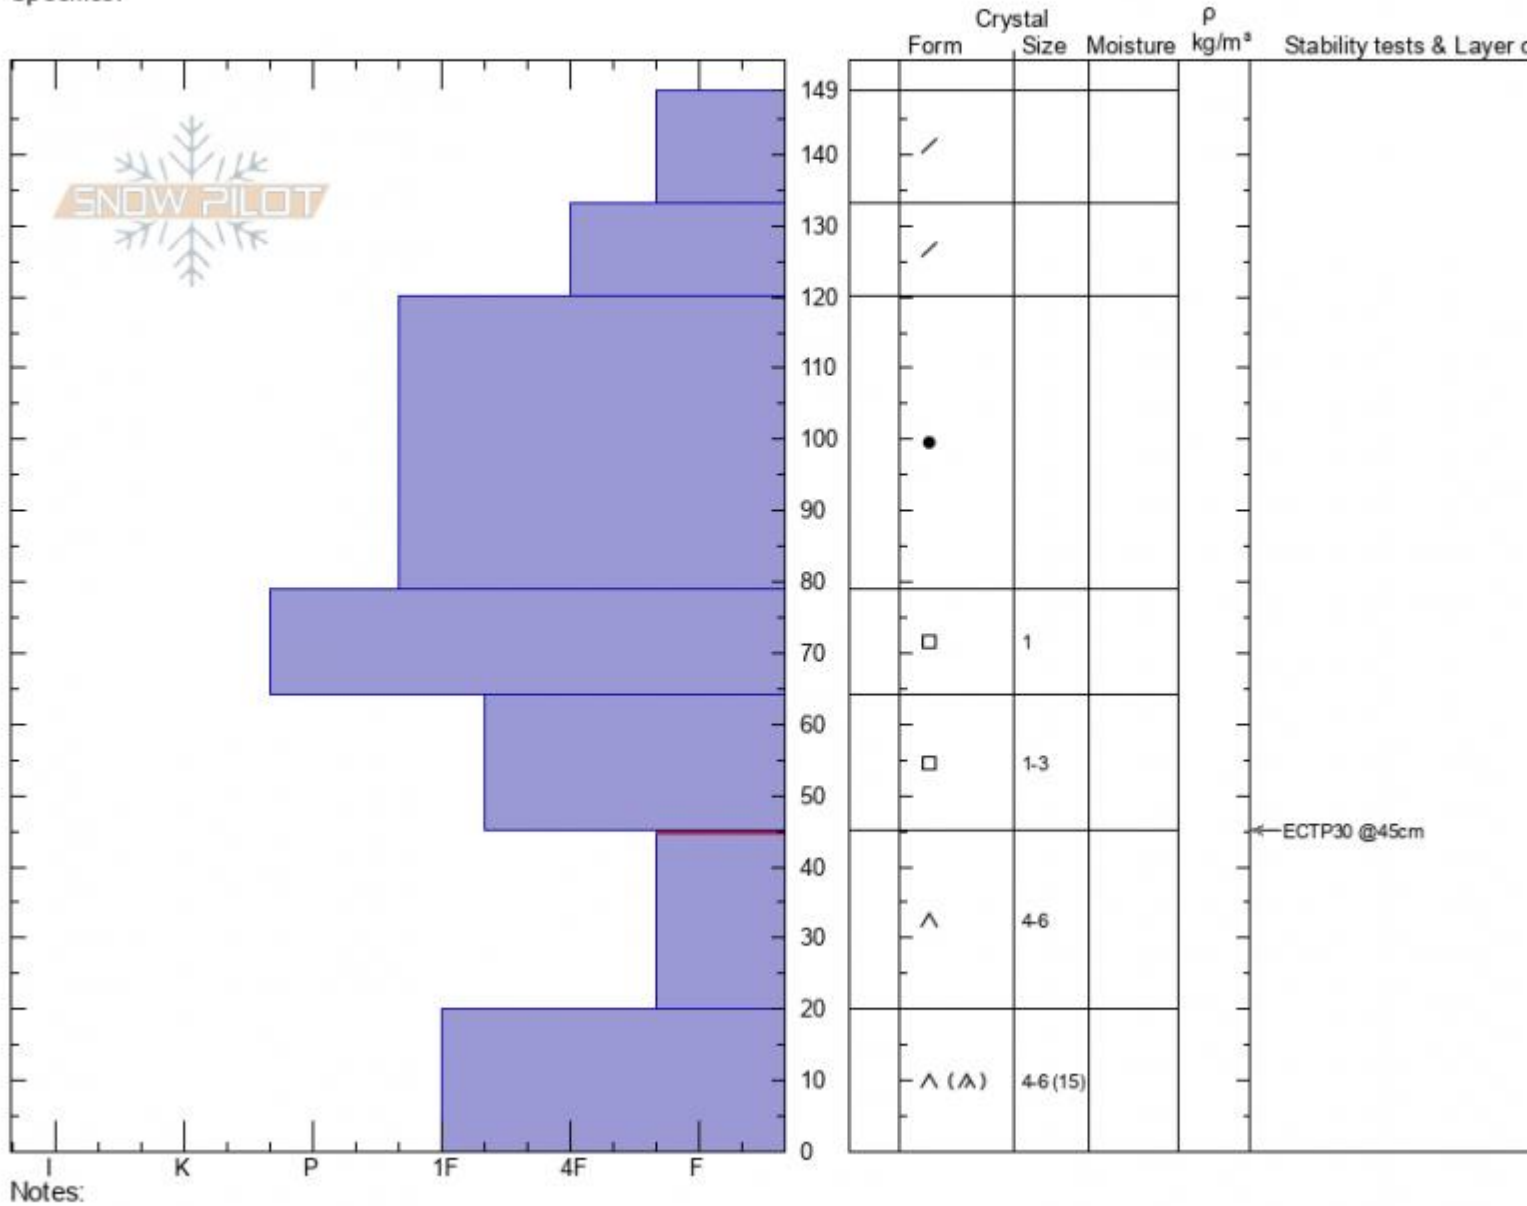

Targhee Creek  
 Lionhead Range  
 MT  
 Elevation: 9047 ft  
 Aspect: 355°  
 Specifics:

Dave Zinn  
 03/03/2021 - 12:00pm  
 Co-ord: 44.73387N, -111.37470W  
 Slope Angle: 20°  
 Wind Loading:

Stability: fair  
 Air Temperature:  
 Sky Cover: CLR  
 Precipitation: NO  
 Wind: Calm

HS: 149 Layer Notes:  
 45-20cm: Problematic layer

Advisory Region  
 Lionhead Range  
 Longitude  
 -111.32W  
 Latitude  
 44.73N  
 Lionhead Range, 2021-03-03