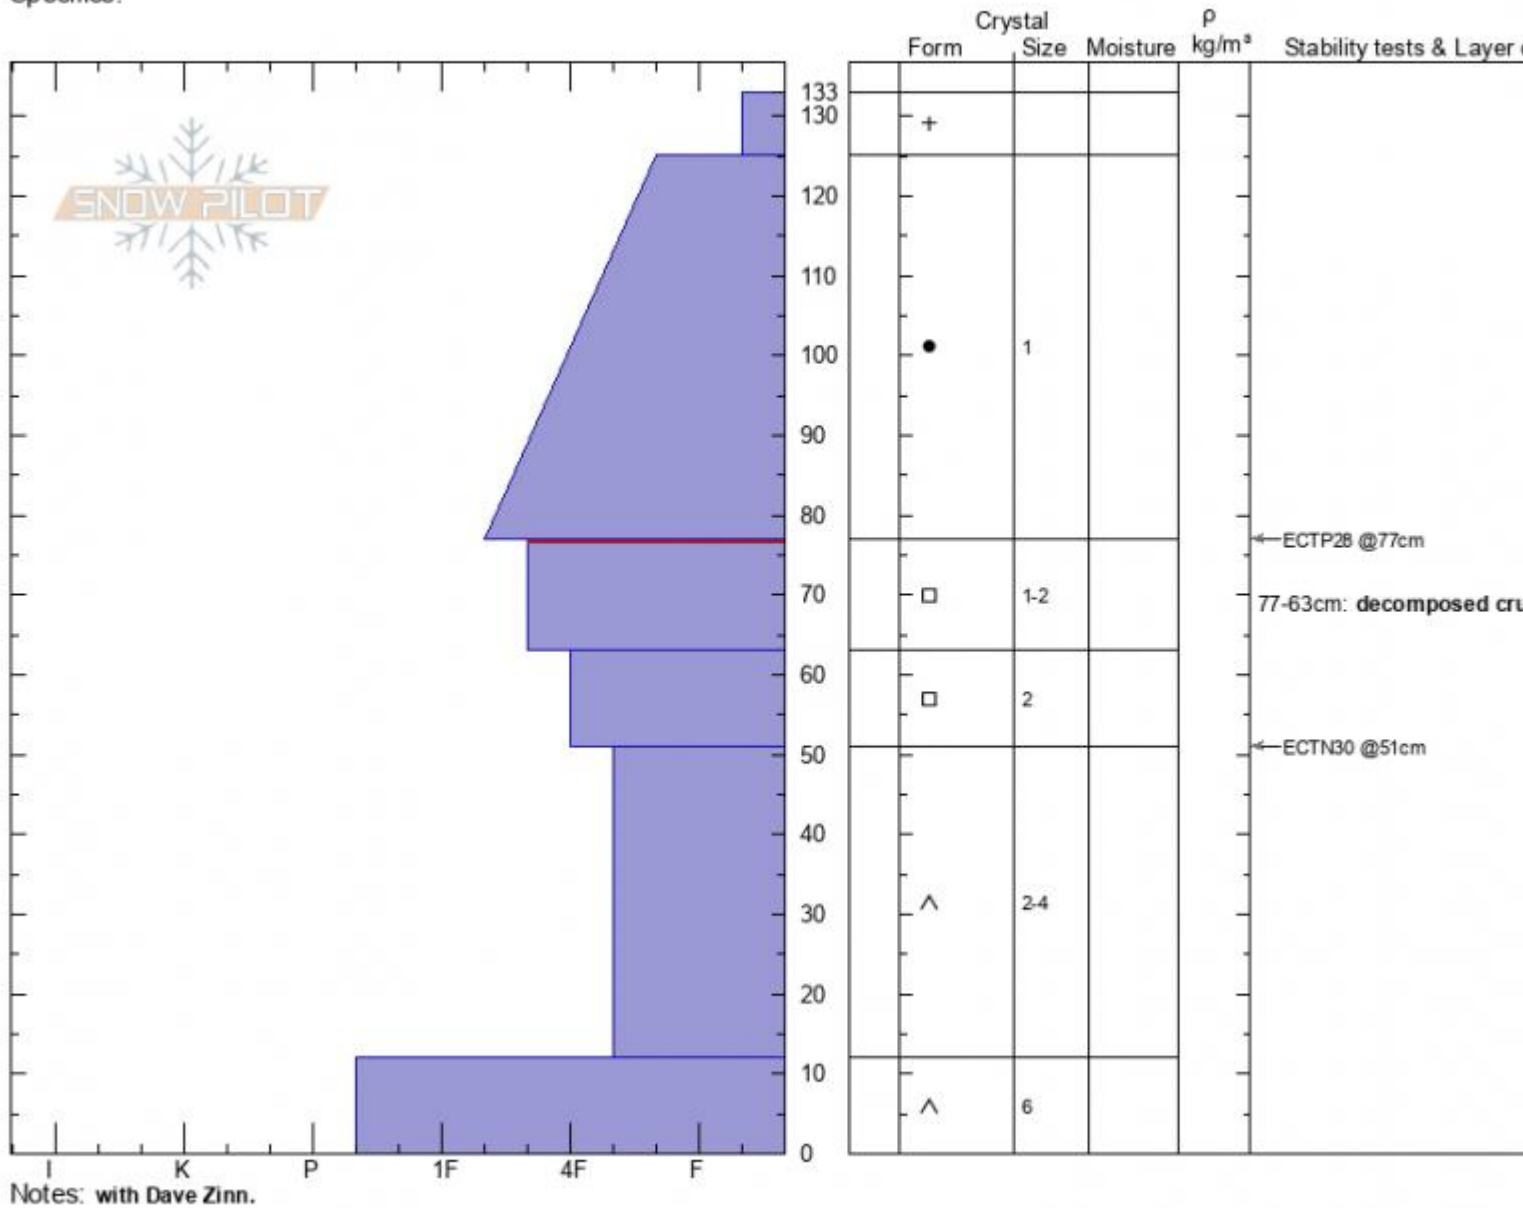

Taylor Fork  
 Gallatin Range-S  
 MT  
 Elevation: 8775 ft  
 Aspect: SW  
 Specifics:

Zach Keskinen  
 02/28/2021 - 12:56pm  
 Co-ord: 44.97683N, -111.35959W  
 Slope Angle: 28°  
 Wind Loading: no

Stability: fair  
 Air Temperature: -3°C  
 Sky Cover: BKN  
 Precipitation: NO  
 Wind: S Light Breeze

HS: 133  
 PF: 30  
 Layer Notes:  
 77-63cm: decomposed crust at  
 77-63cm: Problematic layer

Advisory Region  
 Southern Madison  
 Longitude  
 -111.27W  
 Latitude  
 45.06N  
 Southern Madison, 2021-02-28