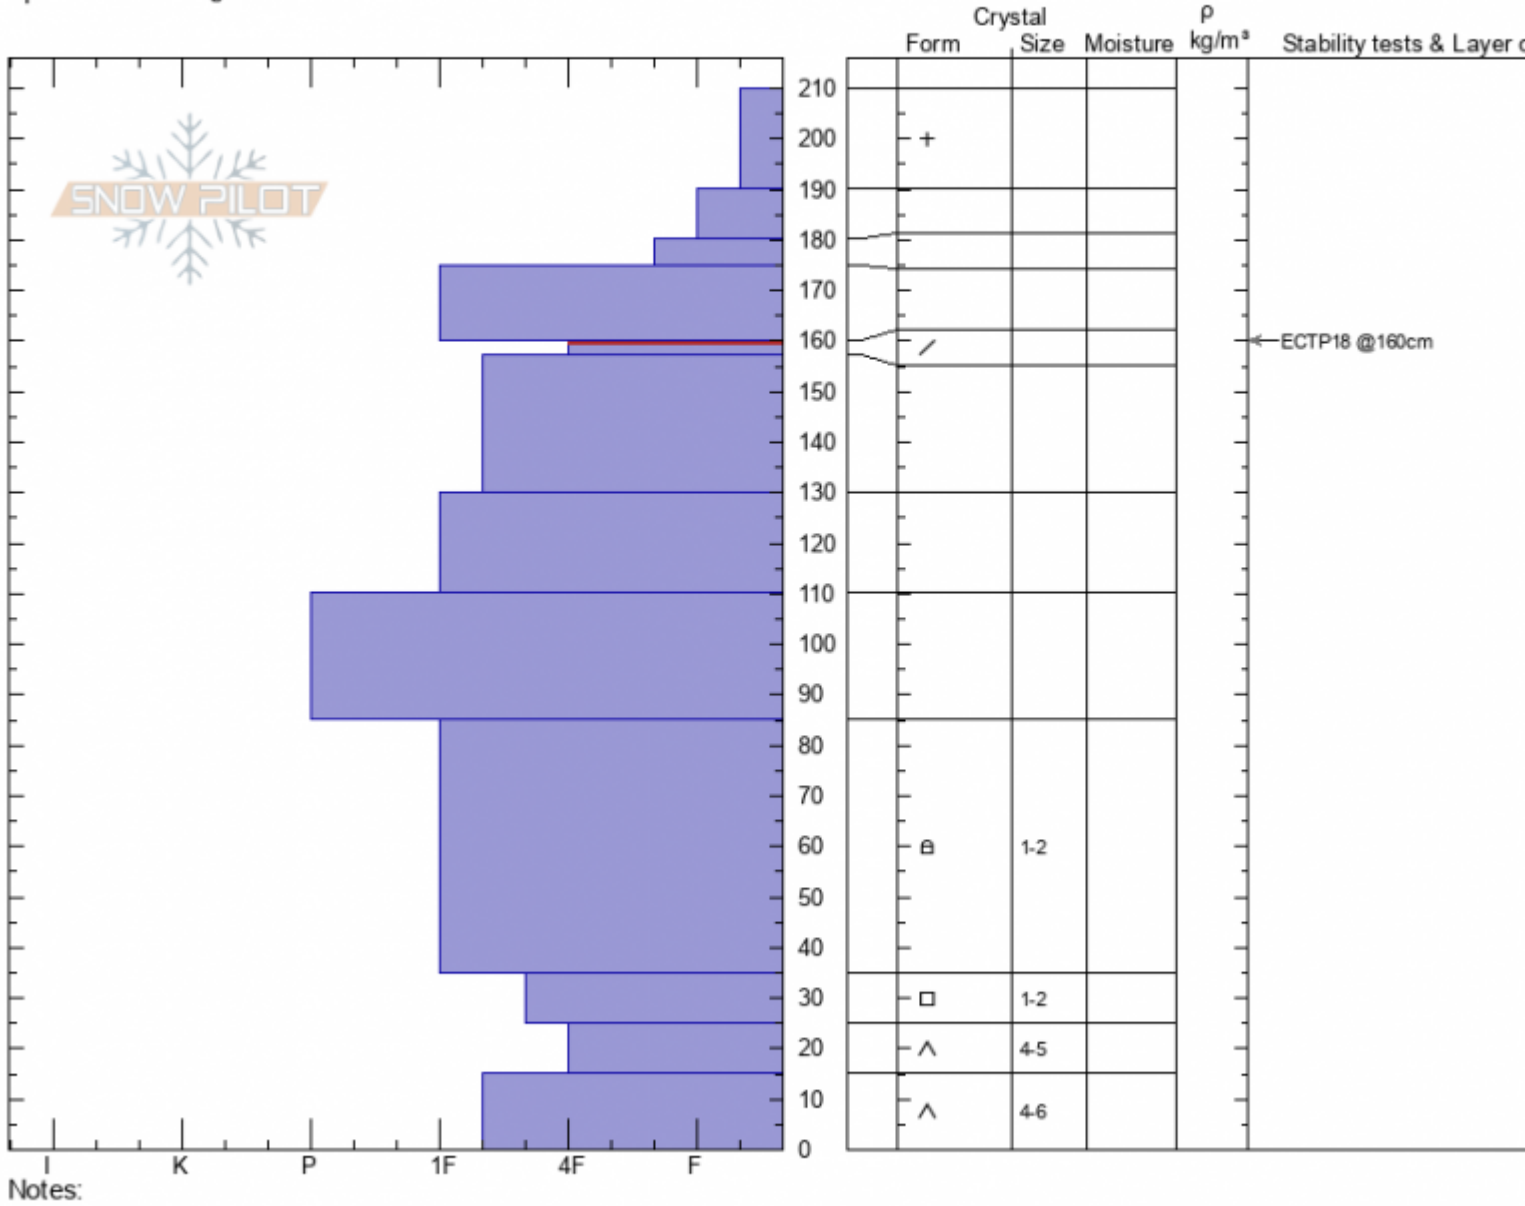

Lazy Susan
Bridger Range
MT
 Elevation: **8258 ft**
 Aspect: **60°**
 Specifics: **Cracking**

Doug Chabot-Admin
02/28/2021 - 11:00am
 Co-ord: **45.82964N, -110.93419W**
 Slope Angle: **32°**
 Wind Loading: **yes**

Stability: **poor**
 Air Temperature: **-11°C**
 Sky Cover: **FEW**
 Precipitation: **NO**
 Wind: **W Strong**

HS: **210** Layer Notes:
 160-157cm: **Problematic layer**

Advisory Region
 Bridger Range
 Longitude
 -110.93W
 Latitude
 45.83N
 Bridger Range, 2021-02-28