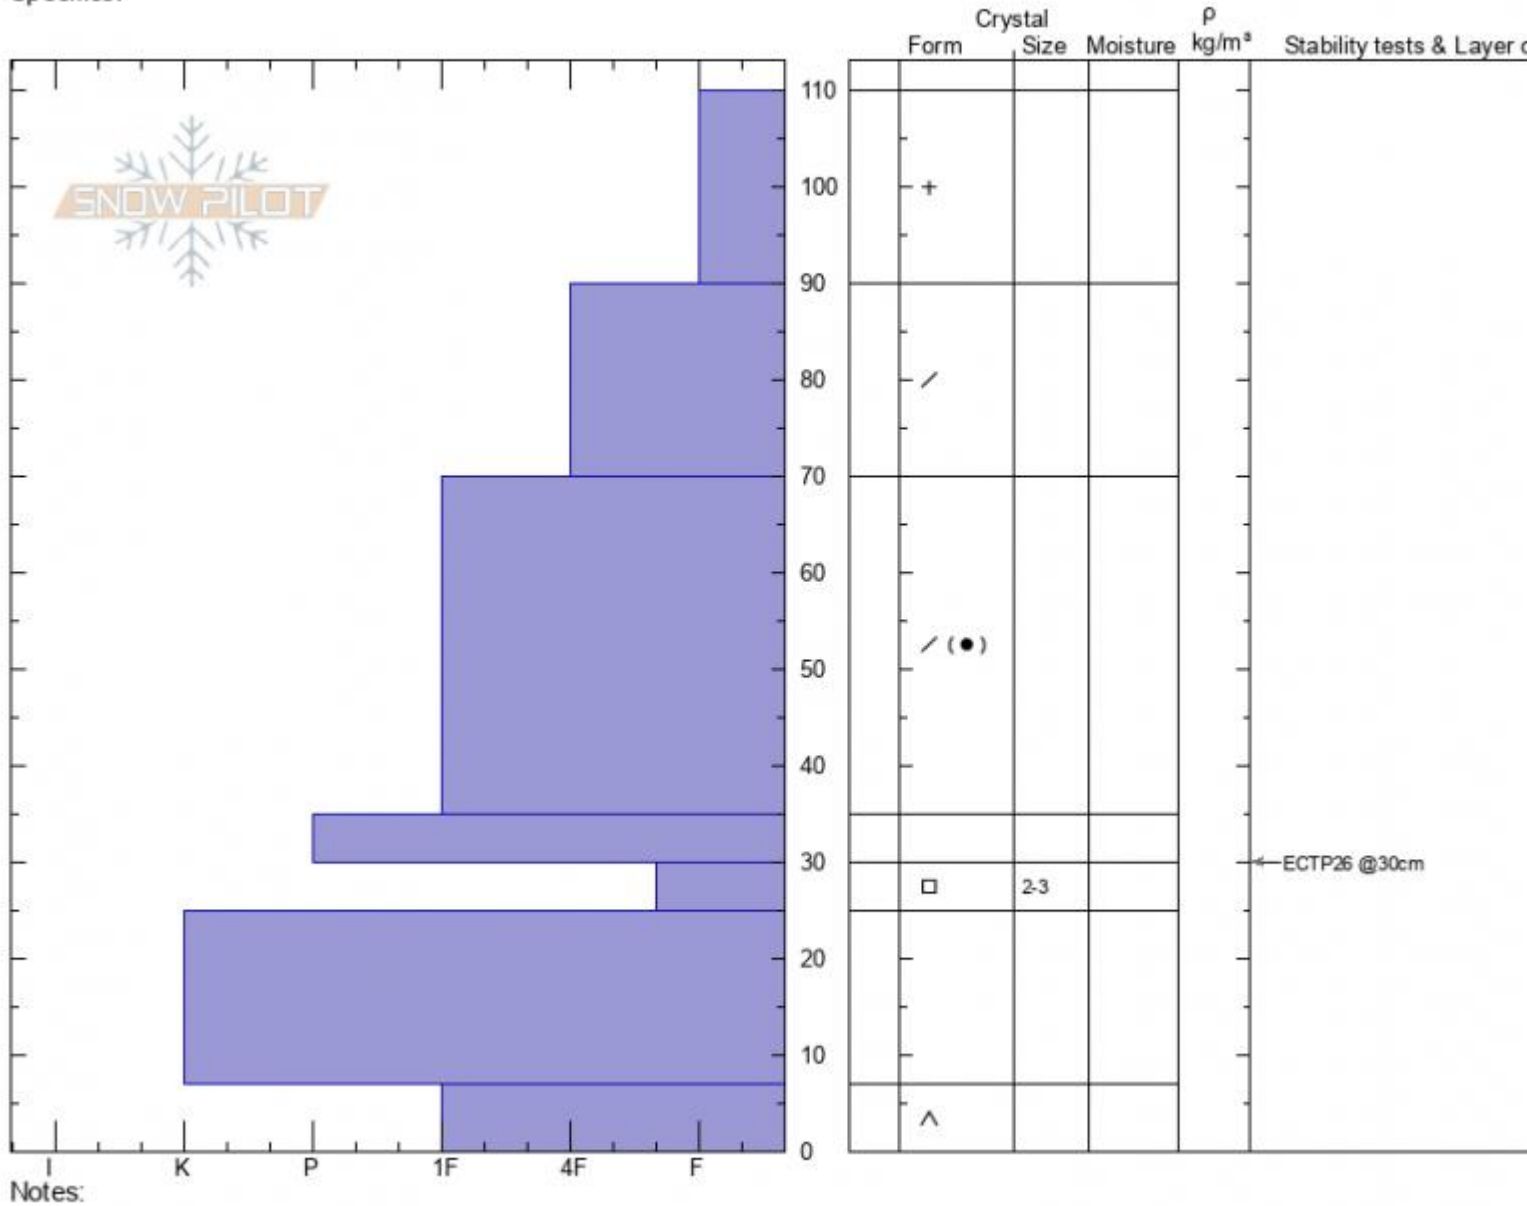

**The Throne low**  
**Bridger Range**  
**MT**  
 Elevation: **7855 ft**  
 Aspect: **90°**  
 Specifics:

**Alex Marienthal**  
**02/14/2021 - 11:45am**  
 Co-ord: **45.88423N, -110.94843W**  
 Slope Angle: **25°**  
 Wind Loading:

Stability: **fair**  
 Air Temperature:  
 Sky Cover: **BKN**  
 Precipitation: **NO**  
 Wind: **Calm**

HS: **110** Layer Notes:  
 30-25cm: **Problematic layer**

Advisory Region  
 Bridger Range  
 Longitude  
 -110.95W  
 Latitude  
 45.88N  
 Bridger Range, 2021-02-14