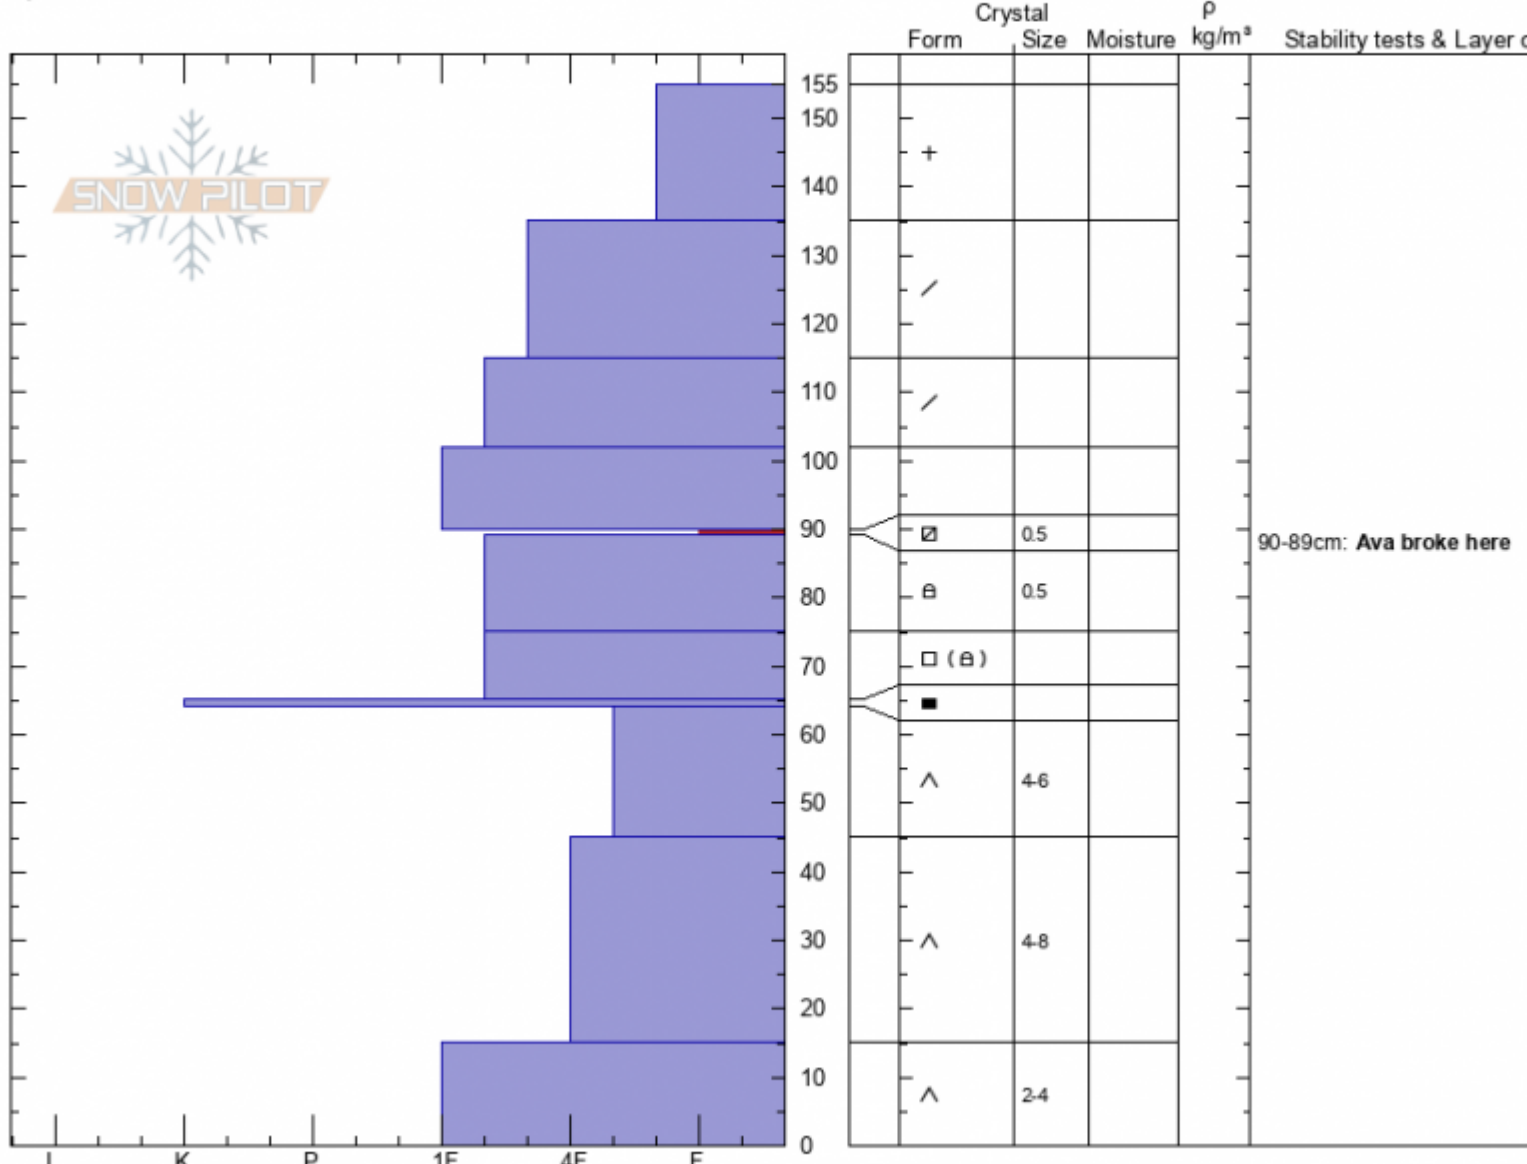

Low Lionhead Corner
Henry Mtns
MT

Elevation: 8496 ft
Aspect: 70°

Doug Chabot-Admin
02/01/2021 - 1:15pm
Co-ord: 44.74010N, -111.31545W
Slope Angle: 37°
Wind Loading: no

Stability: fair
Air Temperature: -3°C
Sky Cover: CLR
Precipitation: NO
Wind: Calm

HS: 155
Layer Notes:
90-89cm: Ava broke here
90-89cm: Problematic layer

Specifics: Pit is adjacent to avalanche: crown; Recent avalanche activity on similar slopes; Recent avalanche activity on different slopes

Notes: Avalanche was 2' deep, 500' wide and 250' vertical. It was 37 degrees steep. It likely released naturally on 1/29 or 1/30.

Advisory Region
Lionhead Range
Longitude
-111.32W
Latitude
44.73N

Avalanche Details: [Major avalanche cycle](#)
Lionhead Range, 2021-02-01