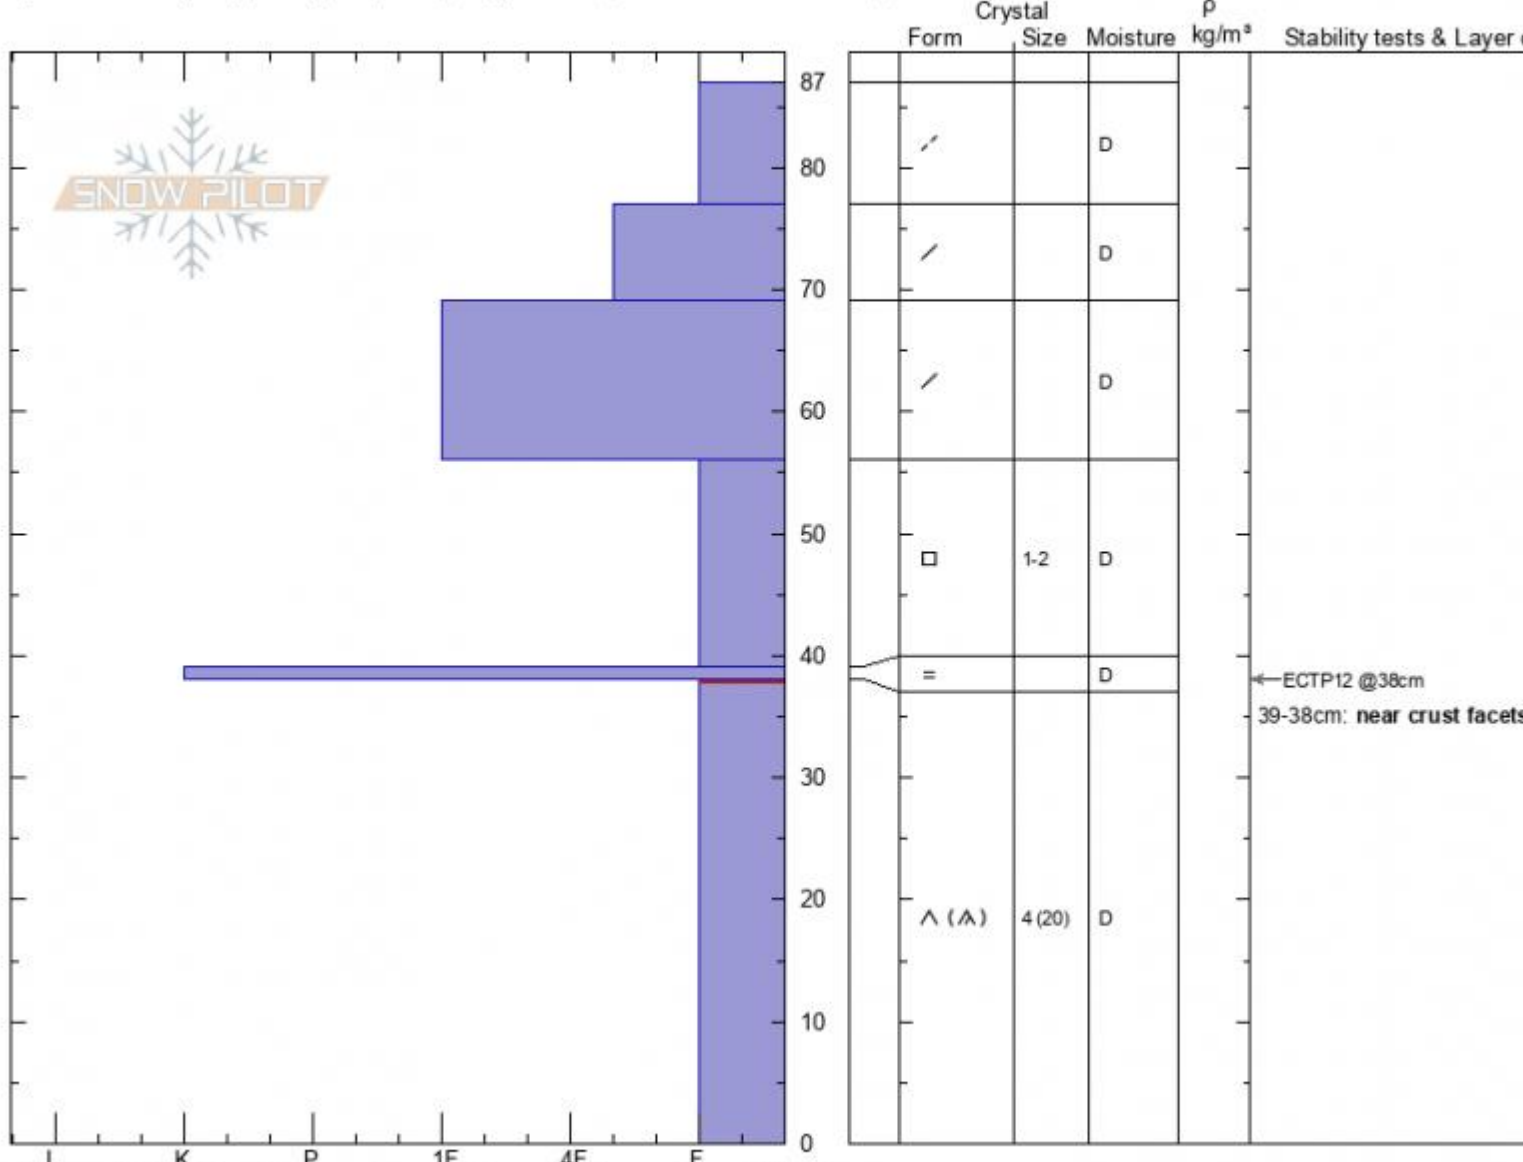

**Earnest Miller Ridge**  
**Madison Range-S**  
**MT**

Elevation: **9500 ft**  
 Aspect: **E**

Specifics: **Collapsing, widespread; Collapsing, localized; Recent avalanche activity on similar slopes**

**Zach Keskinen**  
**02/01/2021 - 1:30pm**

Co-ord:  
 Slope Angle: **31°**  
 Wind Loading: **previous**

Stability: **poor**  
 Air Temperature: **1°C**  
 Sky Cover: **SCT**  
 Precipitation: **NO**  
 Wind: **SW Light Breeze**

HS: **87**      Layer Notes:  
 PF: **75**      39-38cm: **near crust facets dev**  
                   38-0cm: **Problematic layer**

Notes: with Dave Zinn. At crown of remote triggered avalanche from 1/30/2021.

Advisory Region  
 Southern Madison  
 Longitude  
 -111.13W  
 Latitude  
 44.96N  
 Southern Madison, 2021-02-01