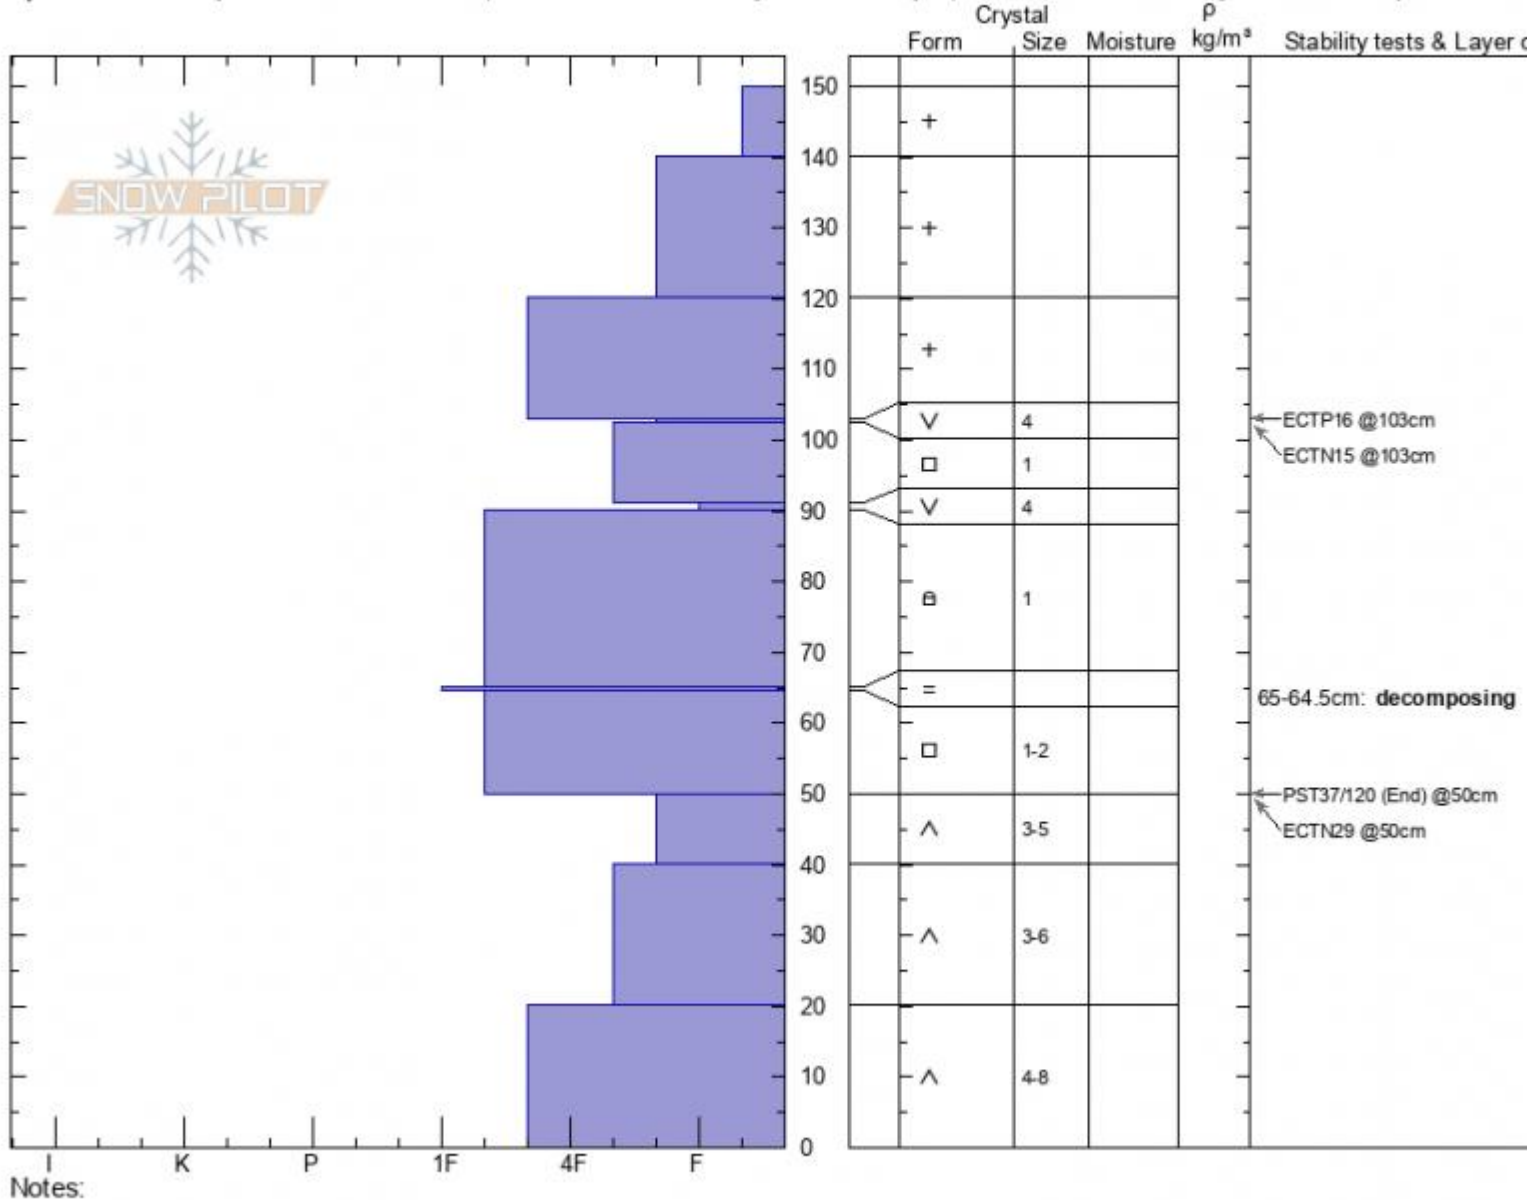

Carrot Basin Avalanche
Madison Range-S
MT

Elevation: **9197 ft**
 Aspect: **310°**

Alex Marienthal
01/31/2021 - 11:50am
 Co-ord: **44.95637N, -111.32629W**
 Slope Angle: **25°**
 Wind Loading:

Stability: **poor**
 Air Temperature: **-8°C**
 Sky Cover: **SCT**
 Precipitation: **NO**
 Wind: **Calm**

HS: **150** Layer Notes:
 65-64.5cm: **decomposing**
 65-64.5cm: **Problematic layer**

Specifics: Pit is adjacent to avalanche: other; Recent avalanche activity on similar slopes; Recent avalanche activity on different slopes

Advisory Region
 Southern Madison
 Longitude
 -111.31W
 Latitude
 44.96N
 Southern Madison, 2021-01-31