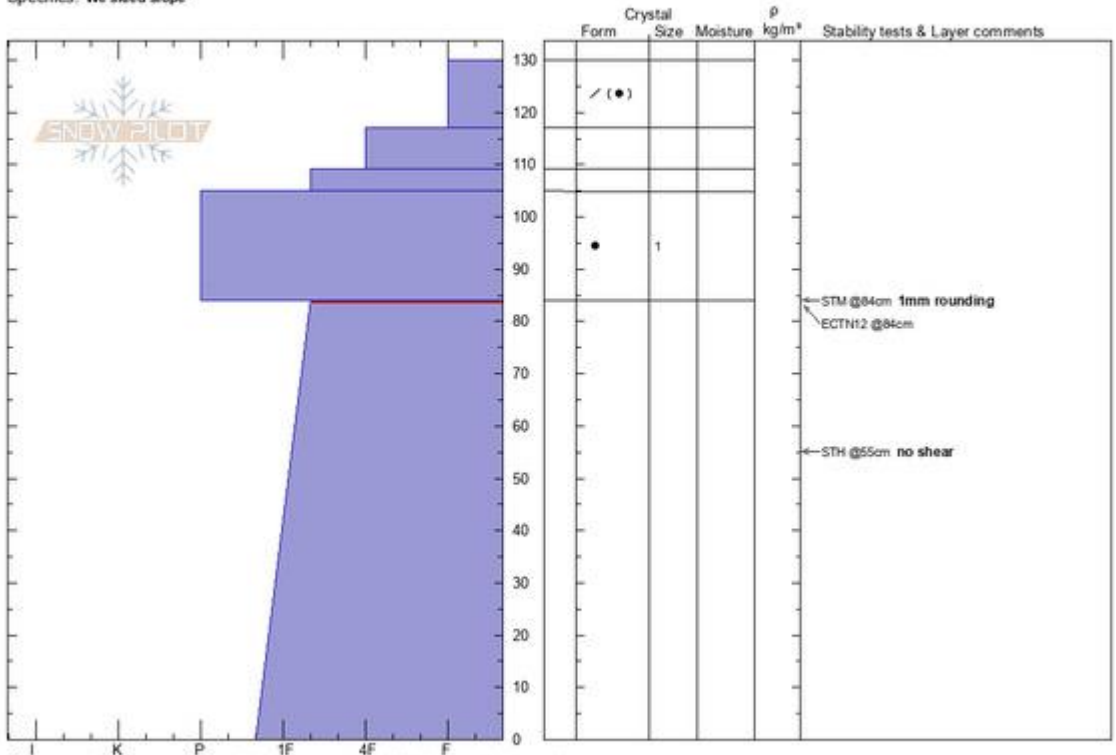

Woody Ridge
Absaroka Range
MT
Elevation: 9444 ft
Aspect: 275°
Specifics: We skied slope

Don Carroll
01/29/2021 - 1:00pm
Co-ord: 44.99477N, -109.92335W
Slope Angle: 35°
Wind Loading: yes

Stability:
Air Temperature:
Sky Cover: BKN
Precipitation: S-1
Wind: Light Breeze

HS: 130 Layer Notes:
PF: 15 84-0cm: Problematic layer

Notes: test with Jesse Logan; stability improved above 8500; wind loading not uniform

Advisory Region
Cooke City
Longitude
-109.92W
Latitude
44.97N
Cooke City, 2021-01-30