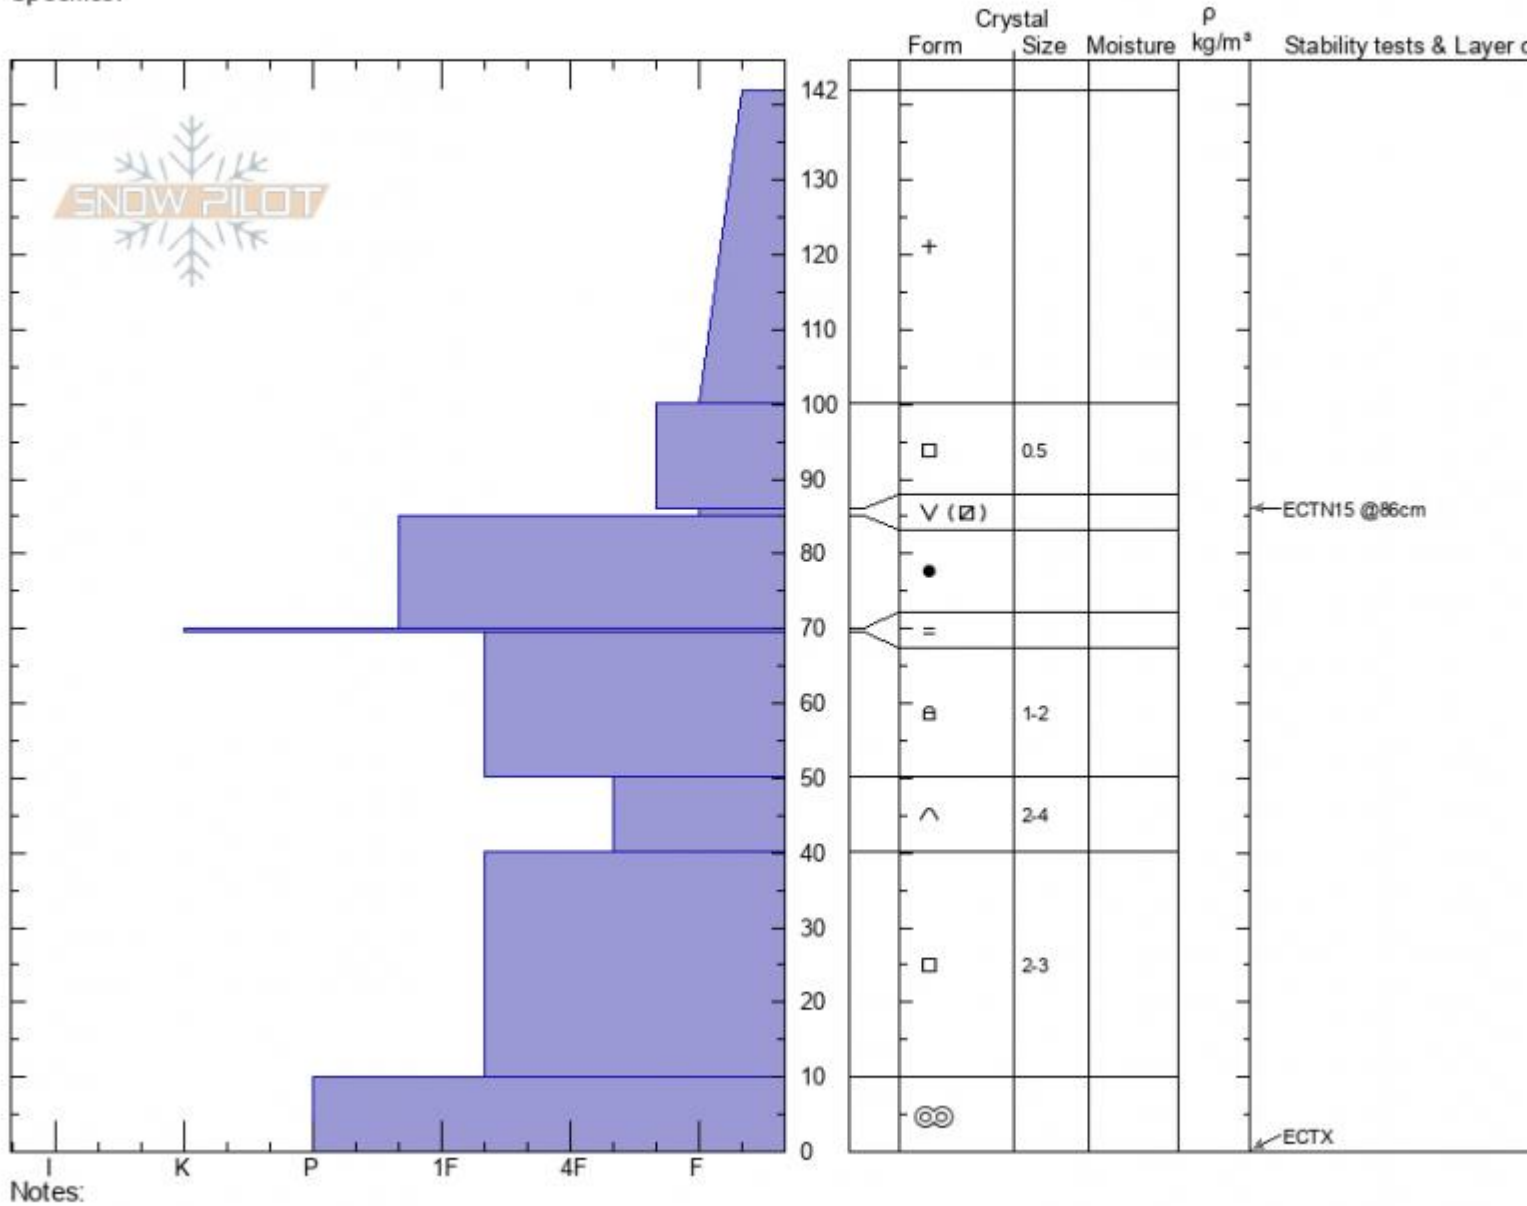

Lionhead WxStation
Lionhead Range
MT
 Elevation: **8740 ft**
 Aspect: **308°**
 Specifics:

Alex Marienthal
01/28/2021 - 11:15am
 Co-ord: **44.71008N, -111.32451W**
 Slope Angle: **22°**
 Wind Loading: **no**

Stability: **fair**
 Air Temperature: **-6°C**
 Sky Cover: **OVC**
 Precipitation: **S2**
 Wind: **SW Moderate**

HS: **142** Layer Notes:
 86-85cm: **Problematic layer**

Advisory Region
 Lionhead Range
 Longitude
 -111.32W
 Latitude
 44.73N
 Lionhead Range, 2021-01-29