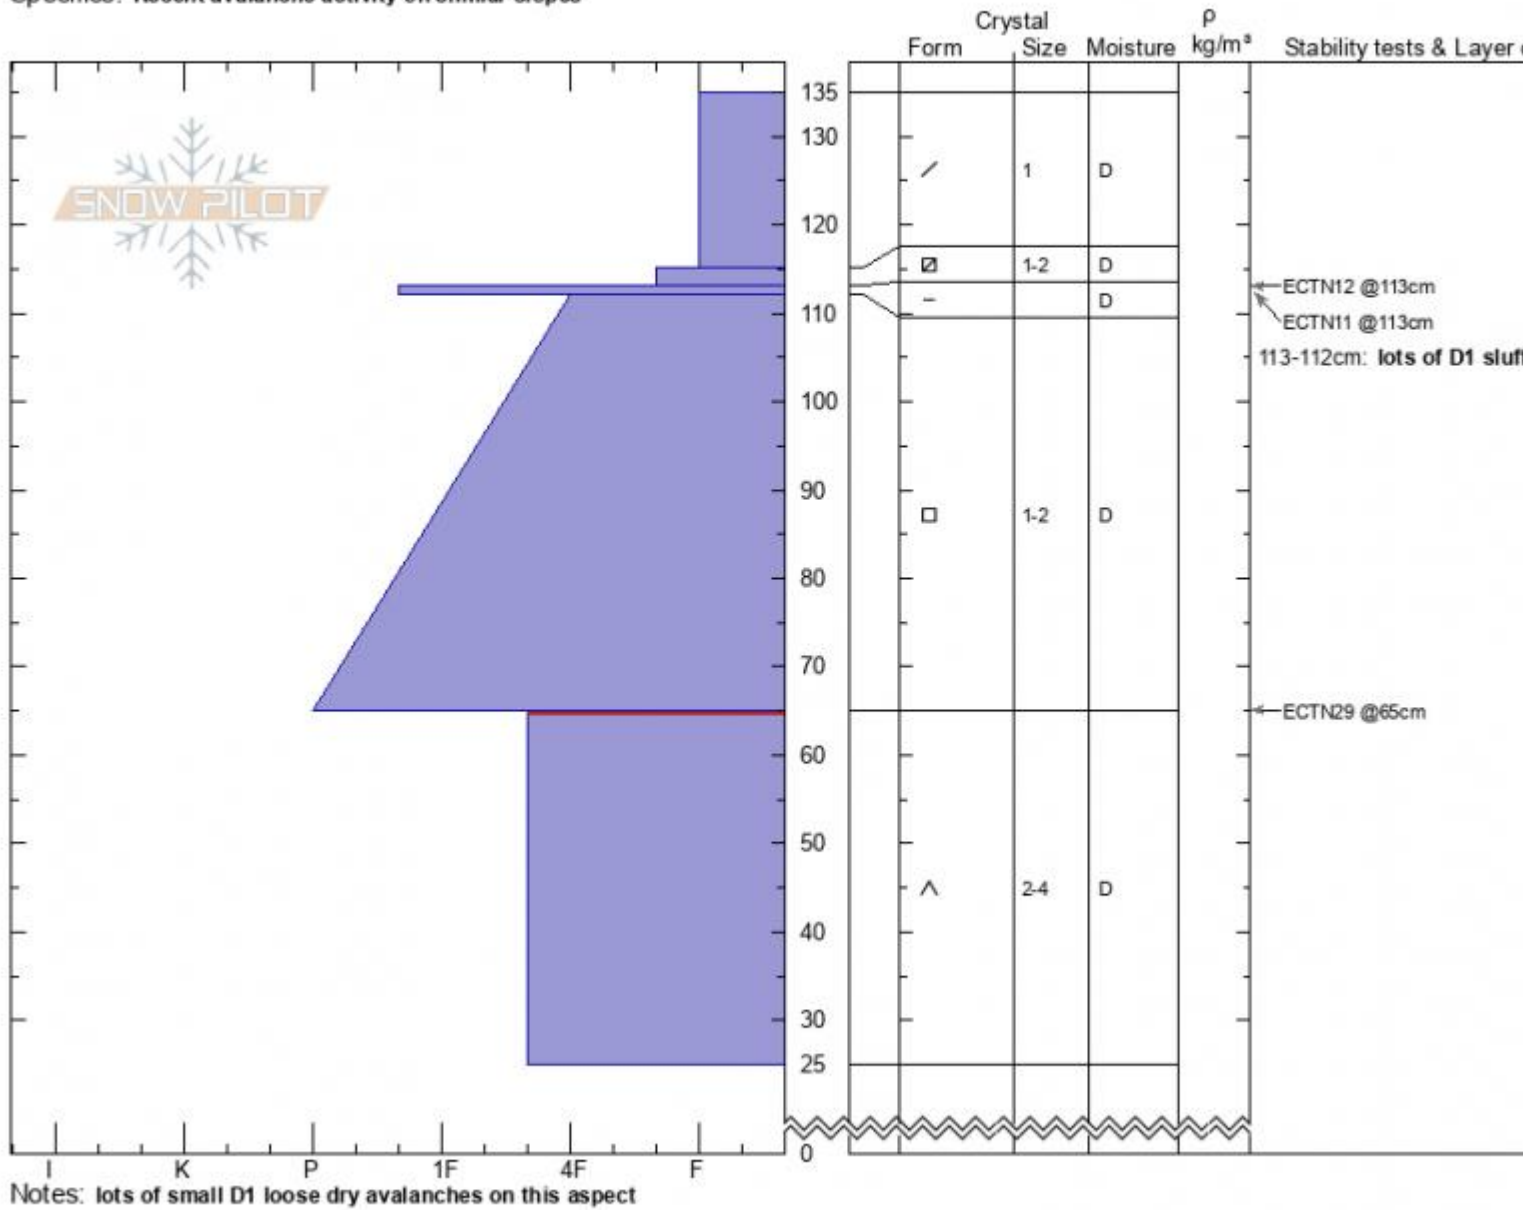

**The Throne**  
**Bridger Range**  
**MT**  
 Elevation: **7883 ft**  
 Aspect: **NE**  
 Specifics: Recent avalanche activity on similar slopes

**Zach Keskinen**  
**01/26/2021 - 12:15pm**  
 Co-ord: **45.87524N, -110.95308W**  
 Slope Angle: **32°**  
 Wind Loading: **previous**

Stability:  
 Air Temperature: **-4°C**  
 Sky Cover: **FEW**  
 Precipitation: **S-1**  
 Wind: **SE Light Breeze**

HS: **135** Layer Notes:  
 PF: **35** 113-112cm: lots of D1 sluffs on  
 65-25cm: Problematic layer

Advisory Region  
 Bridger Range  
 Longitude  
 -110.95W  
 Latitude  
 45.88N

**Avalanche Details:** [Loose Dry Avalanches on the Throne](#)  
 Bridger Range, 2021-01-26