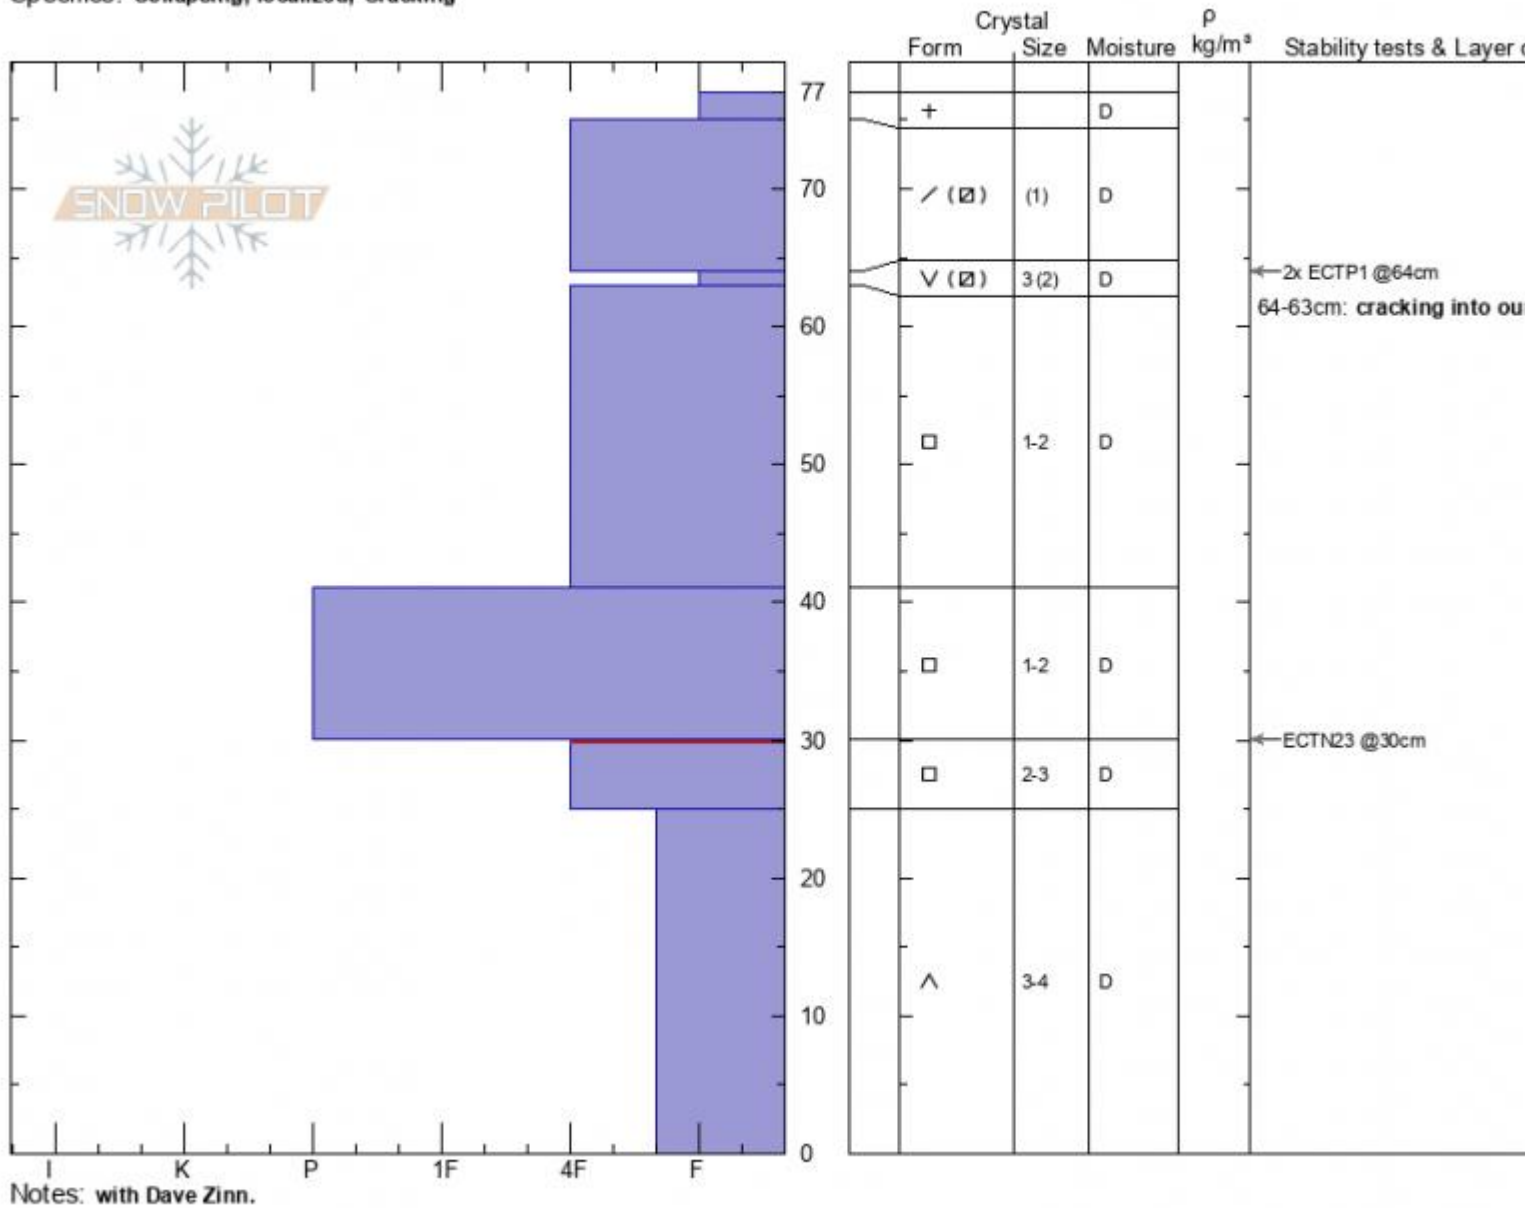

**Consolation Hill**  
**Madison Range-S**  
**MT**  
 Elevation: **9207 ft**  
 Aspect: **SE**  
 Specifics: **Collapsing, localized; Cracking**

**Zach Keskinen**  
**01/25/2021 - 2:05pm**  
 Co-ord: **44.97256N, -111.27119W**  
 Slope Angle: **26°**  
 Wind Loading:

Stability:  
 Air Temperature: **-11°C**  
 Sky Cover: **FEW**  
 Precipitation: **NO**  
 Wind: **Calm**

HS: **77**    Layer Notes:  
 PF: **25**    64-63cm: **cracking into our pit**  
               30-25cm: **Problematic layer**

Advisory Region  
 Southern Madison  
 Longitude  
 -111.27W  
 Latitude  
 45.06N  
 Southern Madison, 2021-01-25