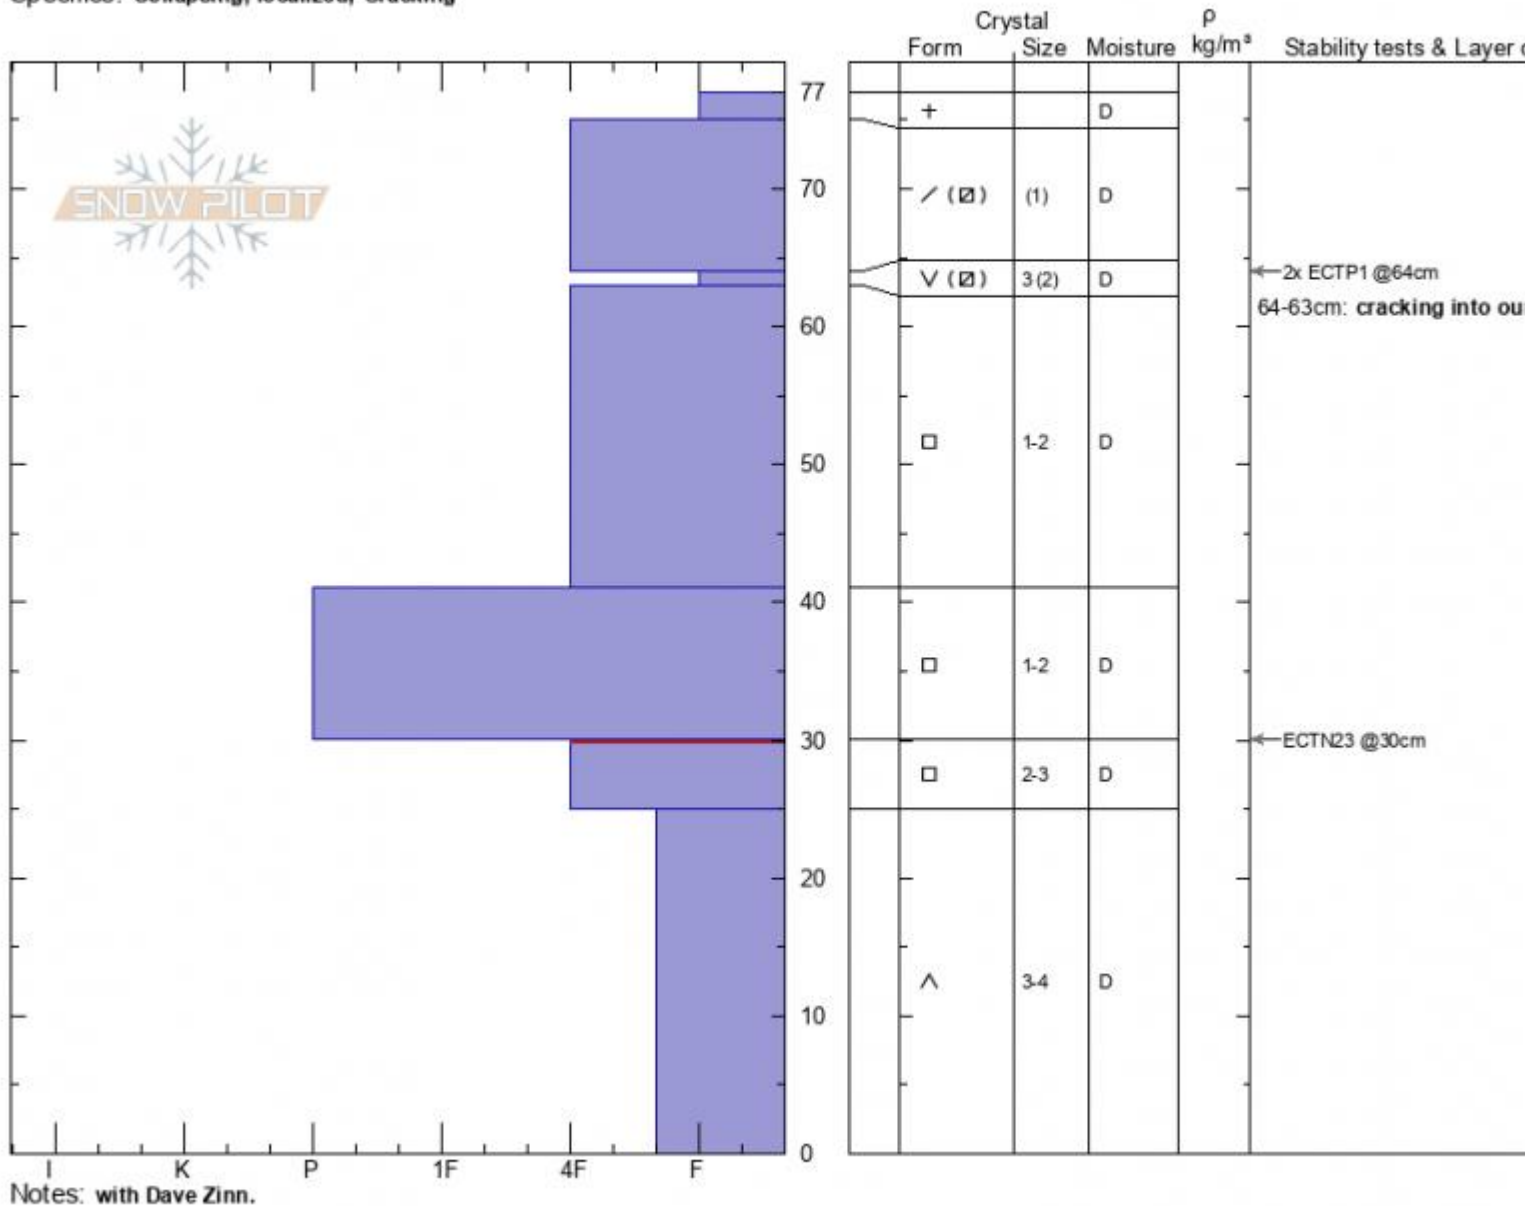

Consolation Hill
Madison Range-S
MT

Elevation: 9207 ft
Aspect: SE

Specifics: Collapsing, localized; Cracking

Zach Keskinen

01/25/2021 - 2:05pm

Co-ord: 44.97256N, -111.27119W

Slope Angle: 26°

Wind Loading:

Stability:

Air Temperature: -11°C

Sky Cover: FEW

Precipitation: NO

Wind: Calm

HS: 77

PF: 25

Layer Notes:

64-63cm: cracking into our pit

30-25cm: Problematic layer

Advisory Region
Southern Madison
Longitude
-111.27W
Latitude
45.06N
Southern Madison, 2021-01-25