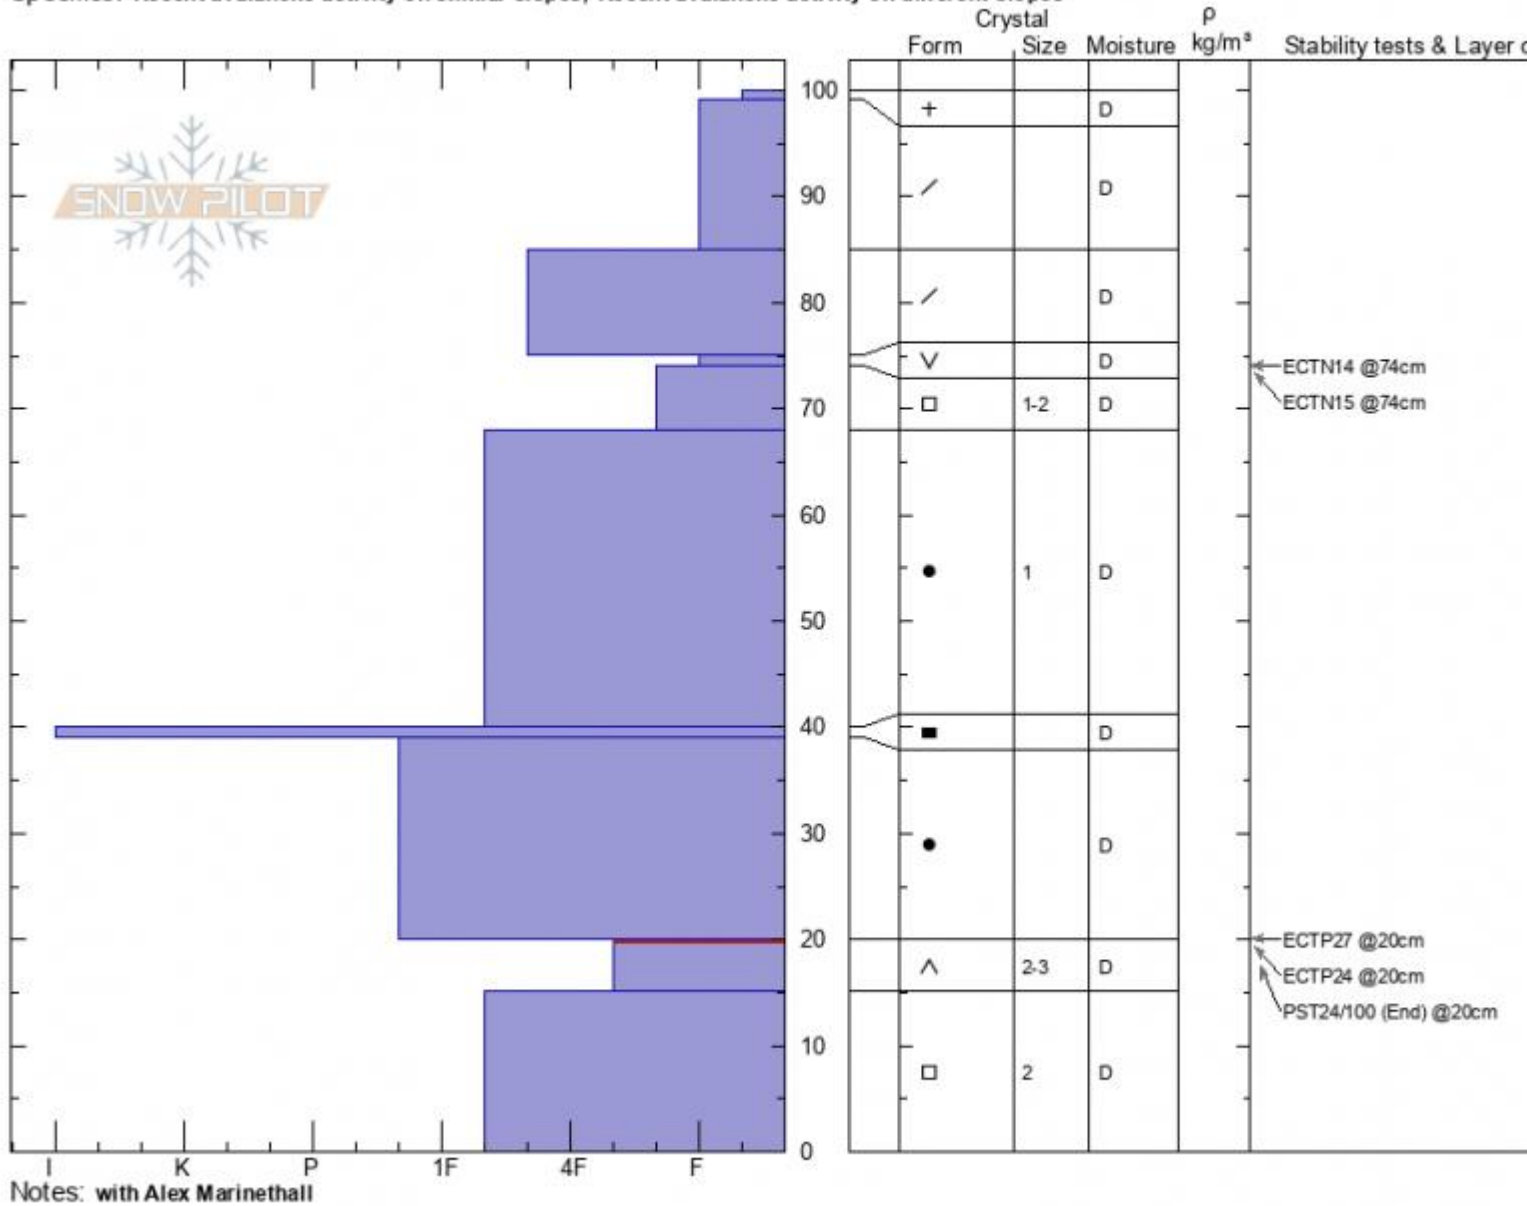

**Lionshead Ridge- Marge Zach Keskinen**  
**Lionhead Range 01/23/2021 - 12:30pm**  
**MT Co-ord: 44.71669N, -111.31901W**  
 Elevation: 9017 ft Slope Angle: 29°  
 Aspect: NE Wind Loading: **previous**  
 Specifics: Recent avalanche activity on similar slopes; Recent avalanche activity on different slopes

Stability:  
 Air Temperature: **-6°C** HS: **100** Layer Notes:  
 Sky Cover: **CLR** PF: **50** 20-15cm: Problematic layer  
 Precipitation: **NO**  
 Wind: **SE Light Breeze**

Advisory Region  
 Lionhead Range  
 Longitude  
 -111.32W  
 Latitude  
 44.71N  
 Lionhead Range, 2021-01-23