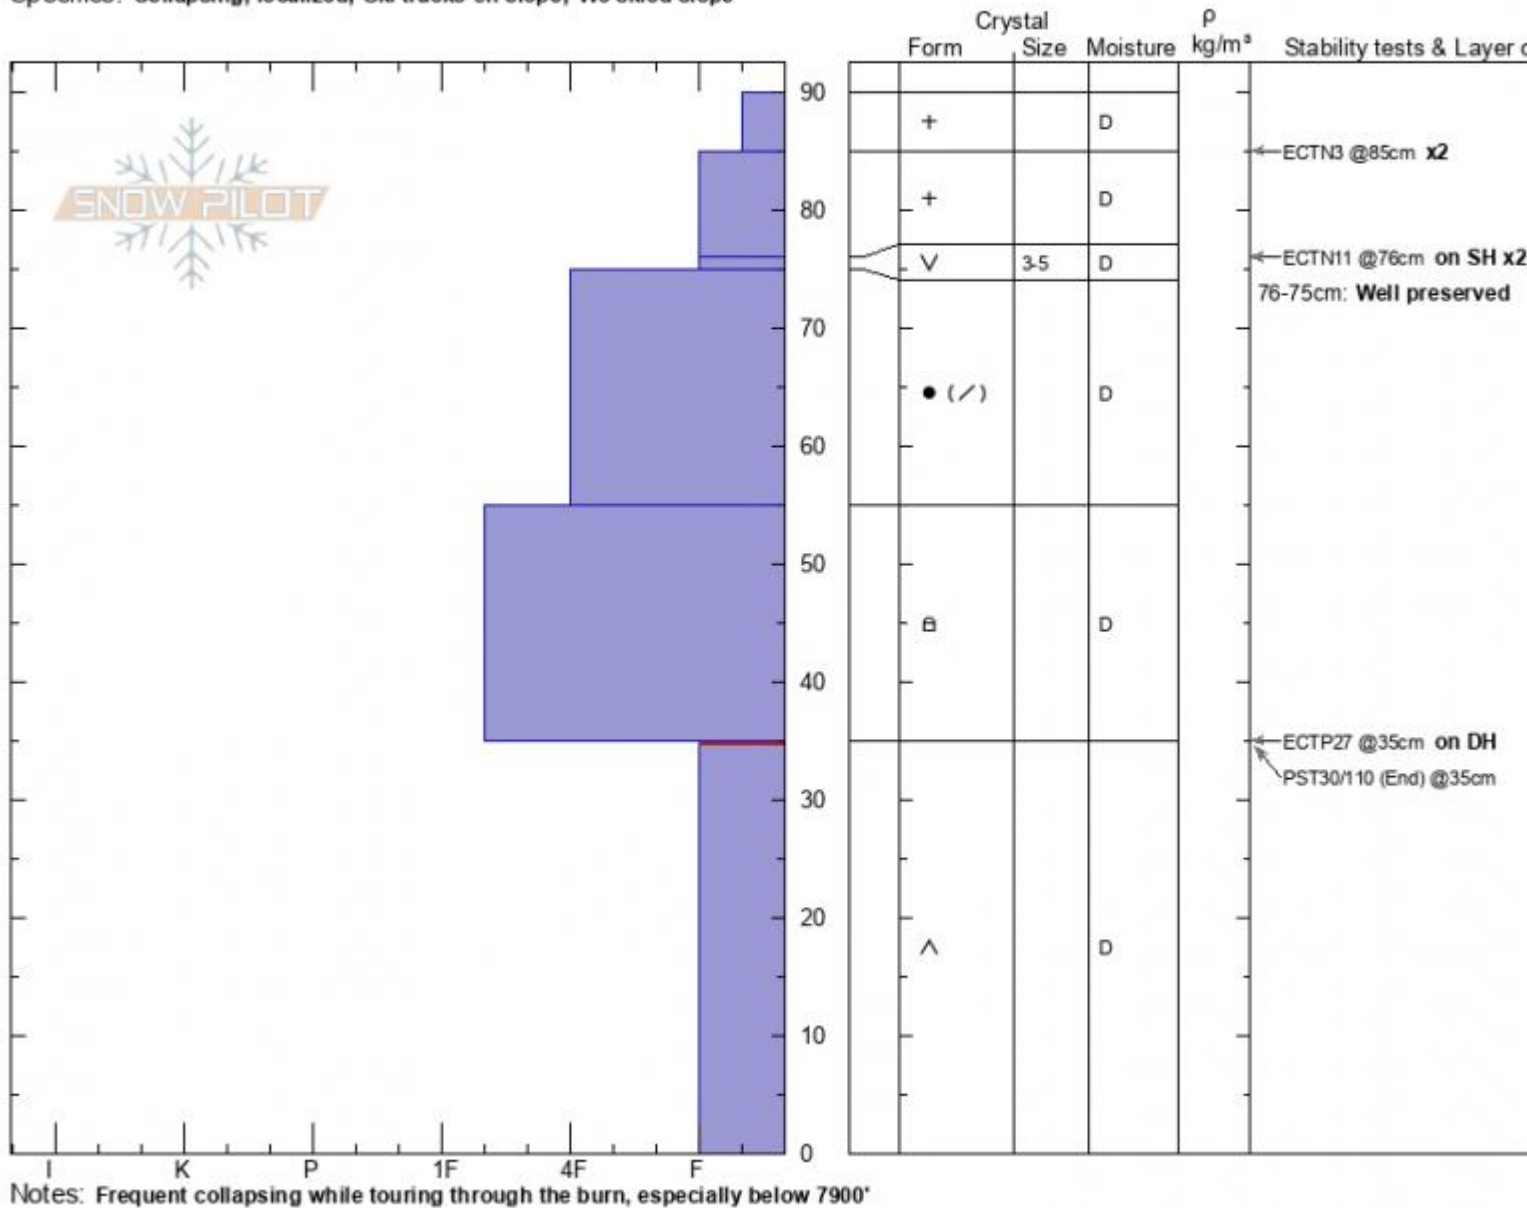

Bacon Rind
Madison Range-S
MT
 Elevation: **8700 ft**
 Aspect: **E**
 Specifics: Collapsing, localized; Ski tracks on slope; We skied slope

Zachary Miller
01/18/2021 - 10:30am
 Co-ord: **44.95926N, -111.09910W**
 Slope Angle: **29°**
 Wind Loading: **no**

Stability: **poor**
 Air Temperature:
 Sky Cover: **BKN**
 Precipitation: **S-1**
 Wind: **SW Calm**

HS: **90** Layer Notes:
 PF: **60** 76-75cm: **Well preserved**
 PS: **20** 35-0cm: **Problematic layer**

Advisory Region
 Southern Madison
 Longitude
 -111.10W
 Latitude
 44.96N
 Southern Madison, 2021-01-19