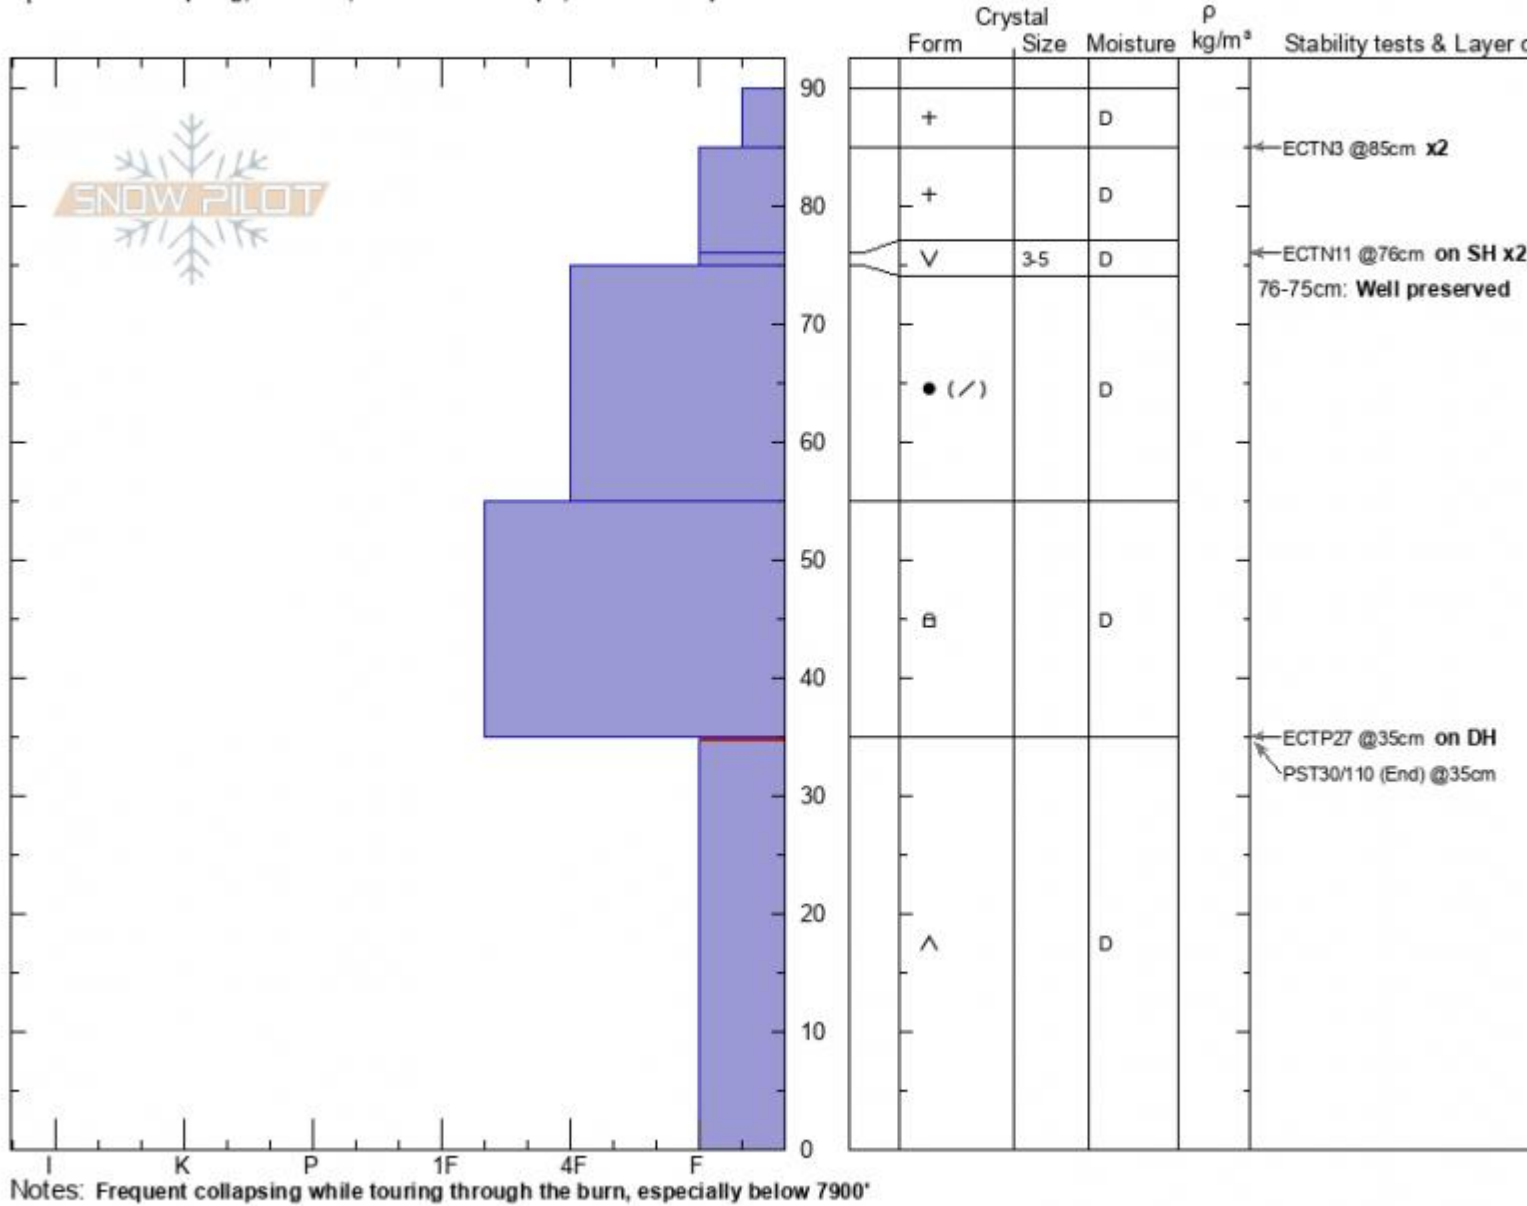

Bacon Rind
Madison Range-S
MT
 Elevation: **8700 ft**
 Aspect: **E**
 Specifics: **Collapsing, localized; Ski tracks on slope; We skied slope**

Zachary Miller
01/18/2021 - 10:30am
 Co-ord: **44.95926N, -111.09910W**
 Slope Angle: **29°**
 Wind Loading: **no**

Stability: **poor**
 Air Temperature:
 Sky Cover: **BKN**
 Precipitation: **S-1**
 Wind: **SW Calm**

HS: **90** Layer Notes:
 PF: **60** 76-75cm: **Well preserved**
 PS: **20** 35-0cm: **Problematic layer**

Advisory Region
 Southern Madison
 Longitude
 -111.10W
 Latitude
 44.96N
 Southern Madison, 2021-01-19