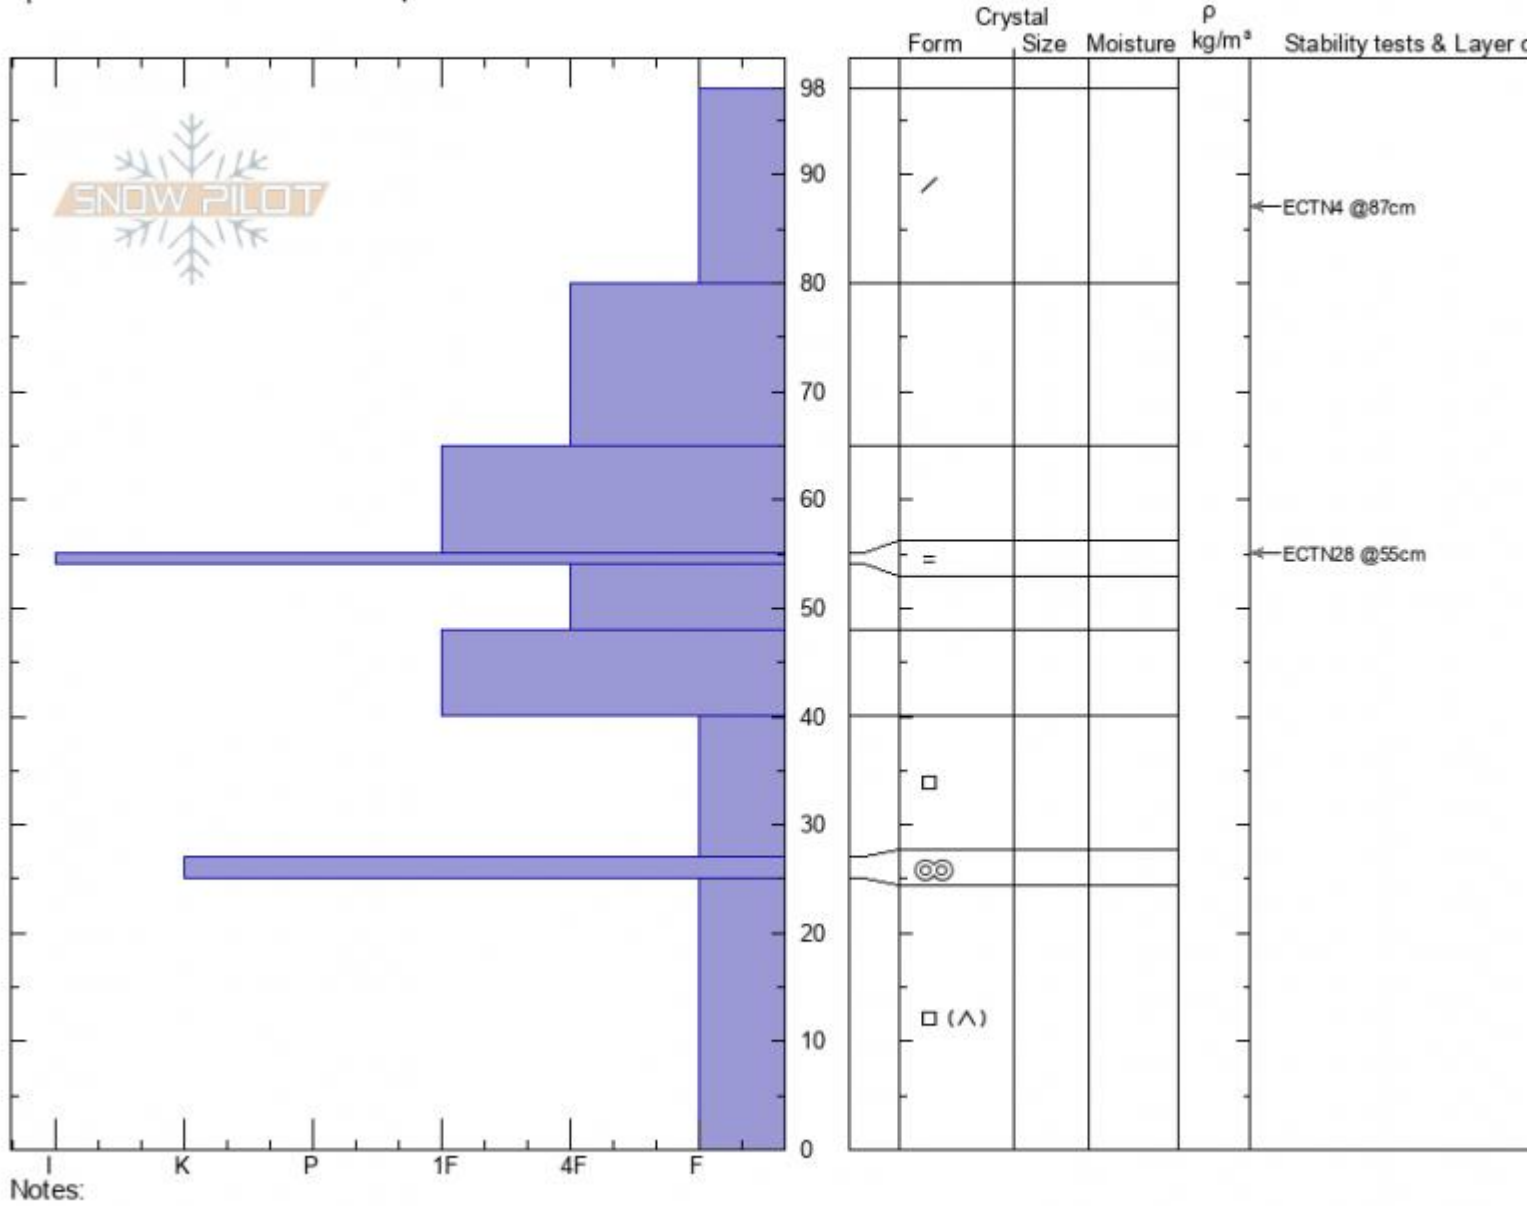

Tin Cup 1/15/21
 Centennial Range
 MT
 Elevation: 8512 ft
 Aspect:
 Specifics: Snowmobile tracks on slope

Chris Hericks
 01/16/2021 - 2:00pm
 Co-ord: 44.54691N, -111.52398W
 Slope Angle:
 Wind Loading: no

Stability:
 Air Temperature:
 Sky Cover: X
 Precipitation: NO
 Wind: **Calm**

HS: 98
 PF: 50

Layer Notes:

Advisory Region
 Island Park
 Longitude
 -111.73W
 Latitude
 44.55N
 Island Park, 2021-01-17