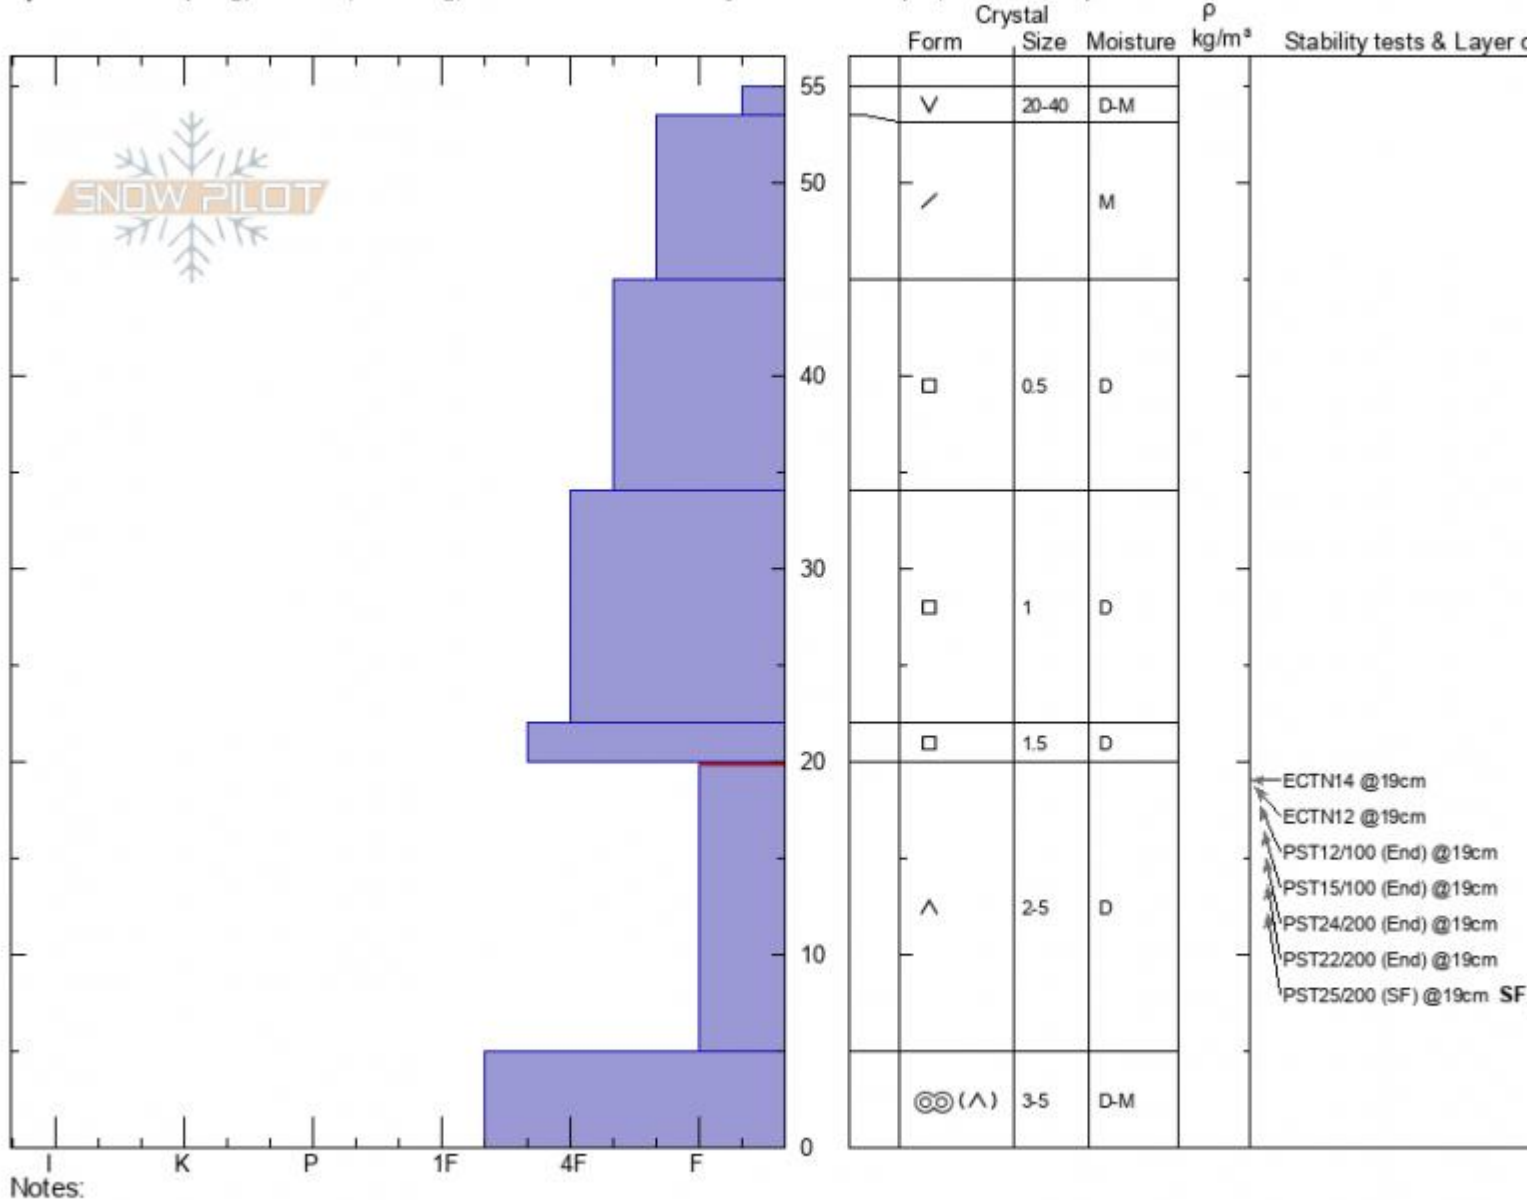

Low Ellis Meadow
Gallatin Range-N
MT

Alex Marienthal
01/12/2021 - 2:40pm
Co-ord: 45.59066N, -110.95038W
Slope Angle: 11°
Wind Loading: no

Stability: **poor**
Air Temperature:
Sky Cover: **OVC**
Precipitation: **NO**
Wind: **Calm**

HS: **55** Layer Notes:
PF: **50** 20-5cm: **Problematic layer**
PS: **30**

Specifics: Collapsing, localized; Cracking; Recent avalanche activity on different slopes; We skied slope

Advisory Region
Northern Gallatin
Longitude
-110.96W
Latitude
45.58N
Northern Gallatin, 2021-01-12