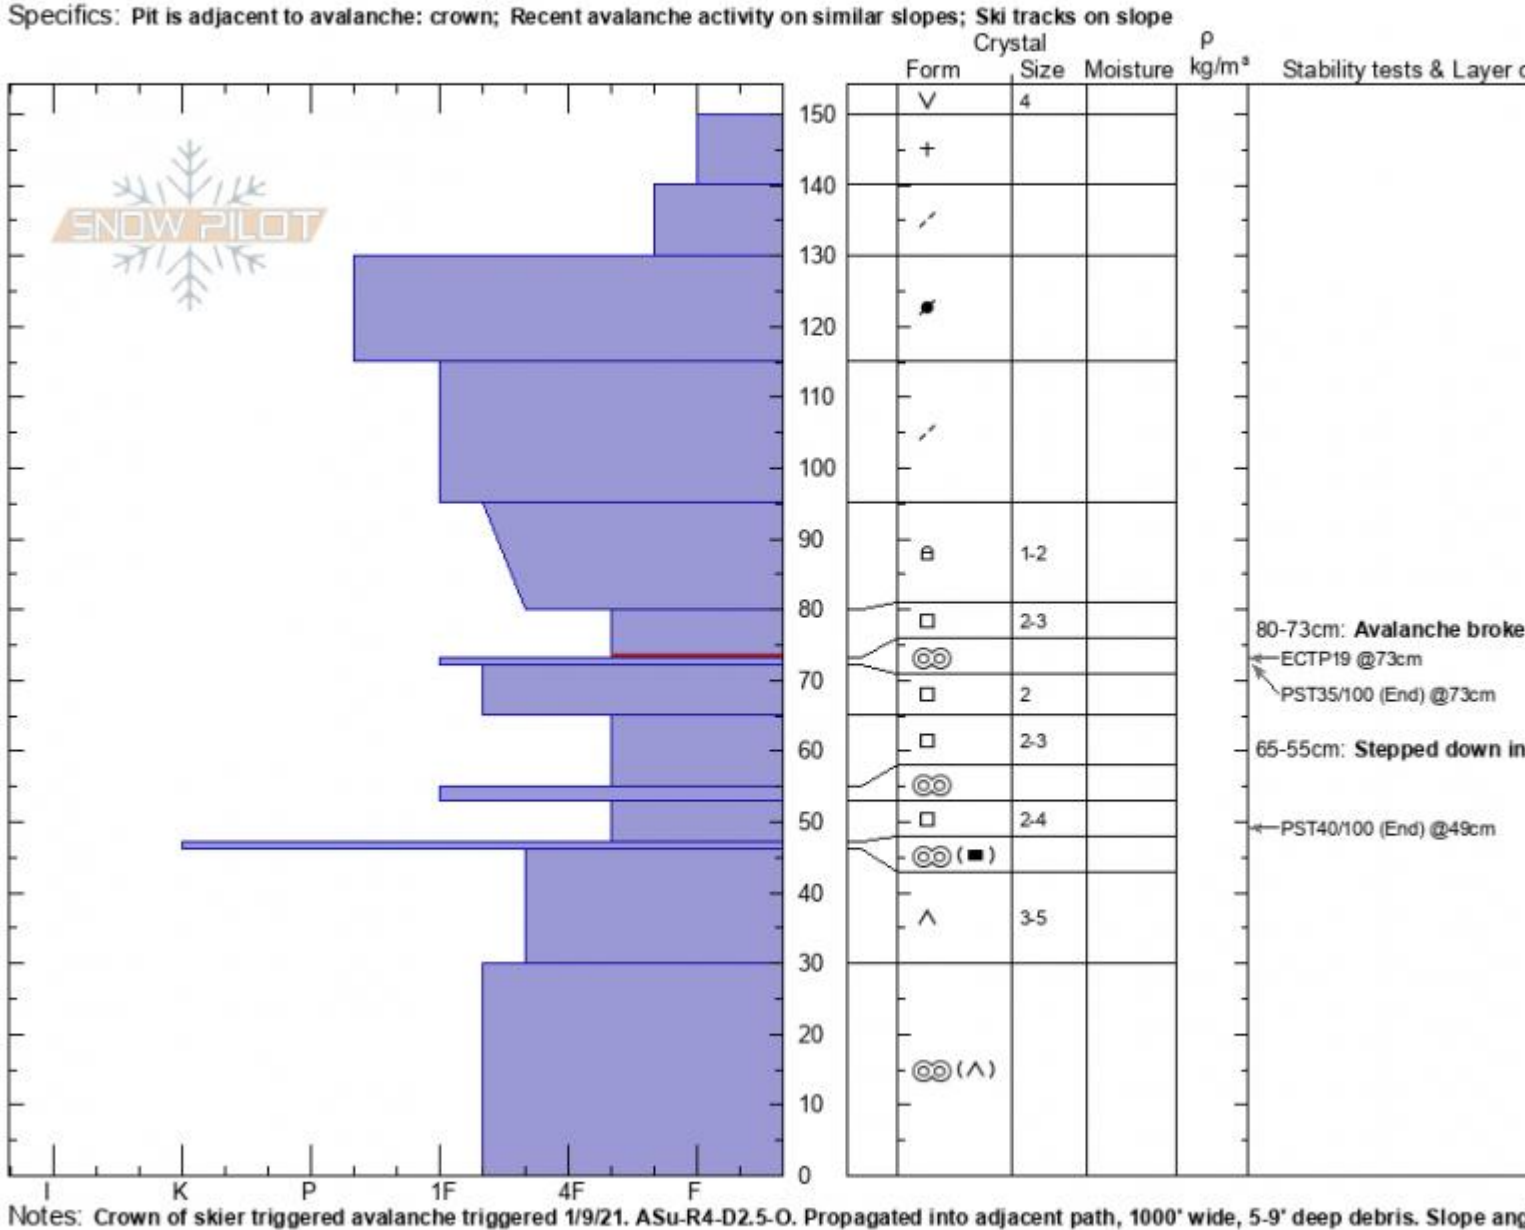

Flanders Crown ASu-R4 Alex Marienthal
Gallatin Range-N 01/11/2021 - 1:00pm
MT Co-ord: 45.43595N, -110.94442W
 Elevation: 9839 ft Slope Angle: 32°
 Aspect: 100° Wind Loading: **previous**
 Specifics: Pit is adjacent to avalanche: crown; Recent avalanche activity on similar slopes; Ski tracks on slope

Stability: **poor**
 Air Temperature:
 Sky Cover: **FEW**
 Precipitation: **NO**
 Wind: **Calm**

HS: **150** Layer Notes:
 80-73cm: **Avalanche broke here**
 80-73cm: **Problematic layer**
 65-55cm: **Stepped down in place**

Advisory Region
 Northern Gallatin
 Longitude
 -110.93W
 Latitude
 45.44N

Forecast link: [GNFAC Avalanche Forecast for Wed Jan 13, 2021](#)
 Northern Gallatin, 2021-01-12